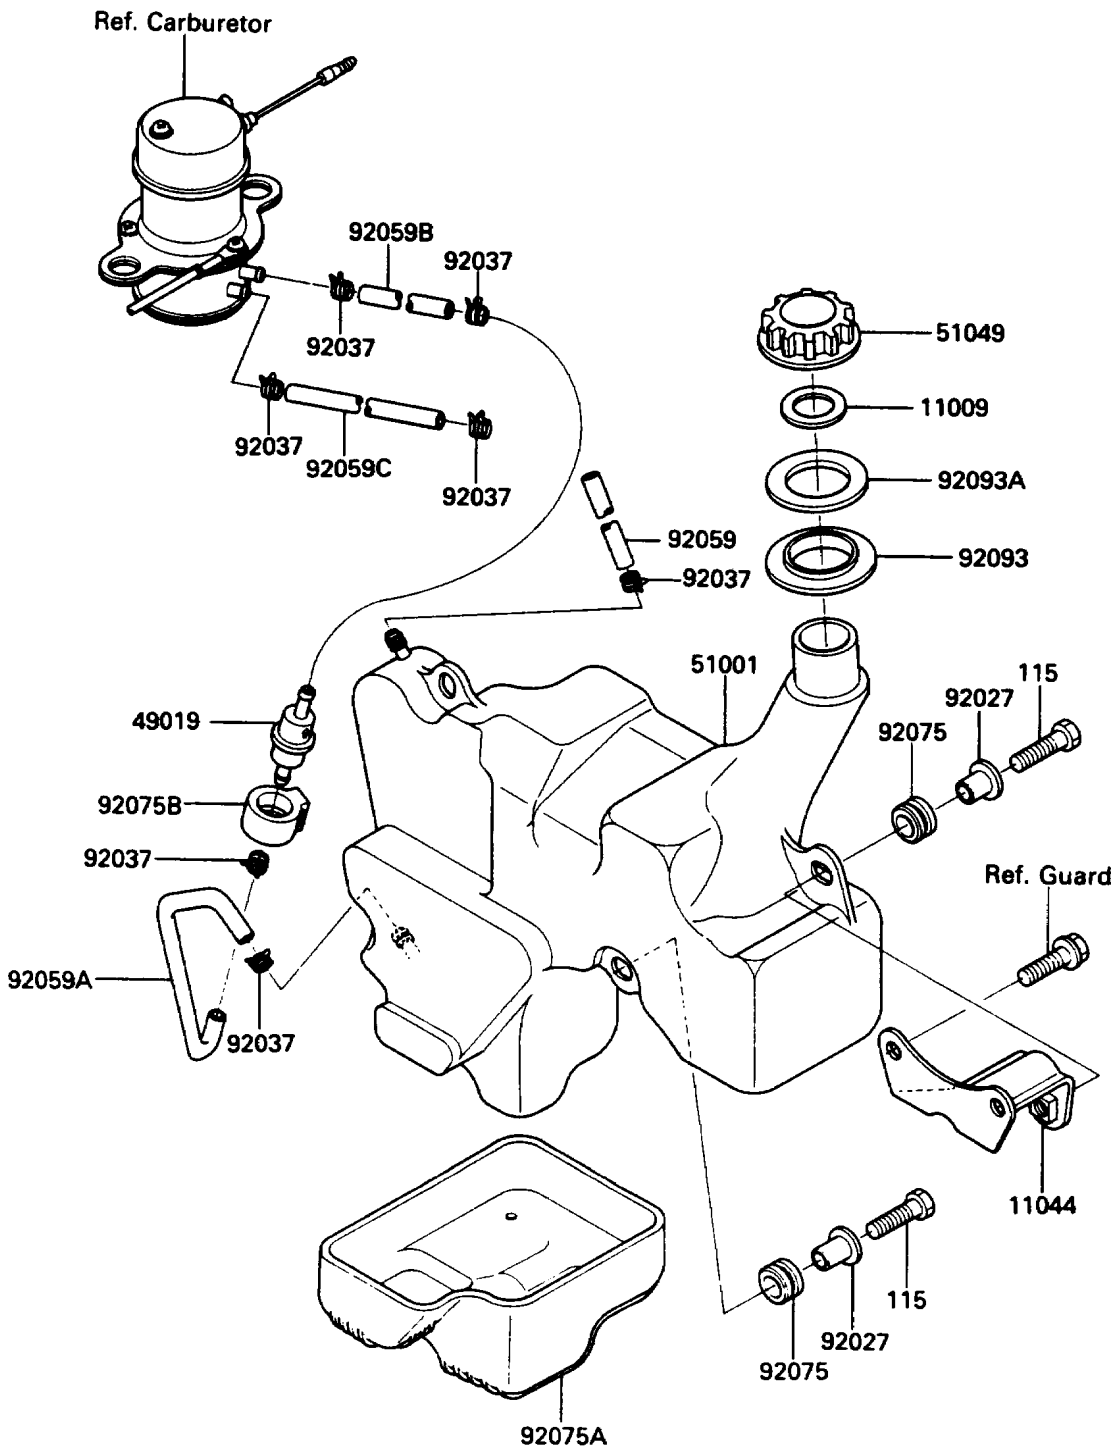

1988 Bayou 185 PARTS DIAGRAM

Fuel Tank

F2410-0285

1988 Bayou 185 PARTS LIST

Fuel Tank

ITEM NAME	PART NUMBER	QUANTITY
GASKET,TANK CAP (Ref # 11009)	11009-3020	1
BRACKET (Ref # 11044)	11043-1876	1
FILTER-FUEL (Ref # 49019)	49019-1053	1
TANK-COMP-FUEL (Ref # 51001)	51001-1192	1
CAP-TANK (Ref # 51049)	51049-3001	1
COLLAR,L=14 (Ref # 92027)	92027-1134	3
CLAMP (Ref # 92037)	92037-1462	7
TUBE,6.5X11.5X800 (Ref # 92059)	92059-1542	1
TUBE (Ref # 92059A)	92059-1553	1
TUBE (Ref # 92059B)	92059-1554	1
TUBE,5.3X10.5X350 (Ref # 92059C)	92059-1596	1
DAMPER (Ref # 92075)	92075-013	3
DAMPER,FUEL TANK (Ref # 92075A)	92075-1663	1
DAMPER,FUEL FILTER (Ref # 92075B)	92075-1701	1
SEAL,FUEL TANK CAP (Ref # 92093)	92093-1175	1
SEAL,FUEL TANK CAP (Ref # 92093A)	92093-1176	1
BOLT-SMALL-UPSET (Ref # 115)	115B0830	3