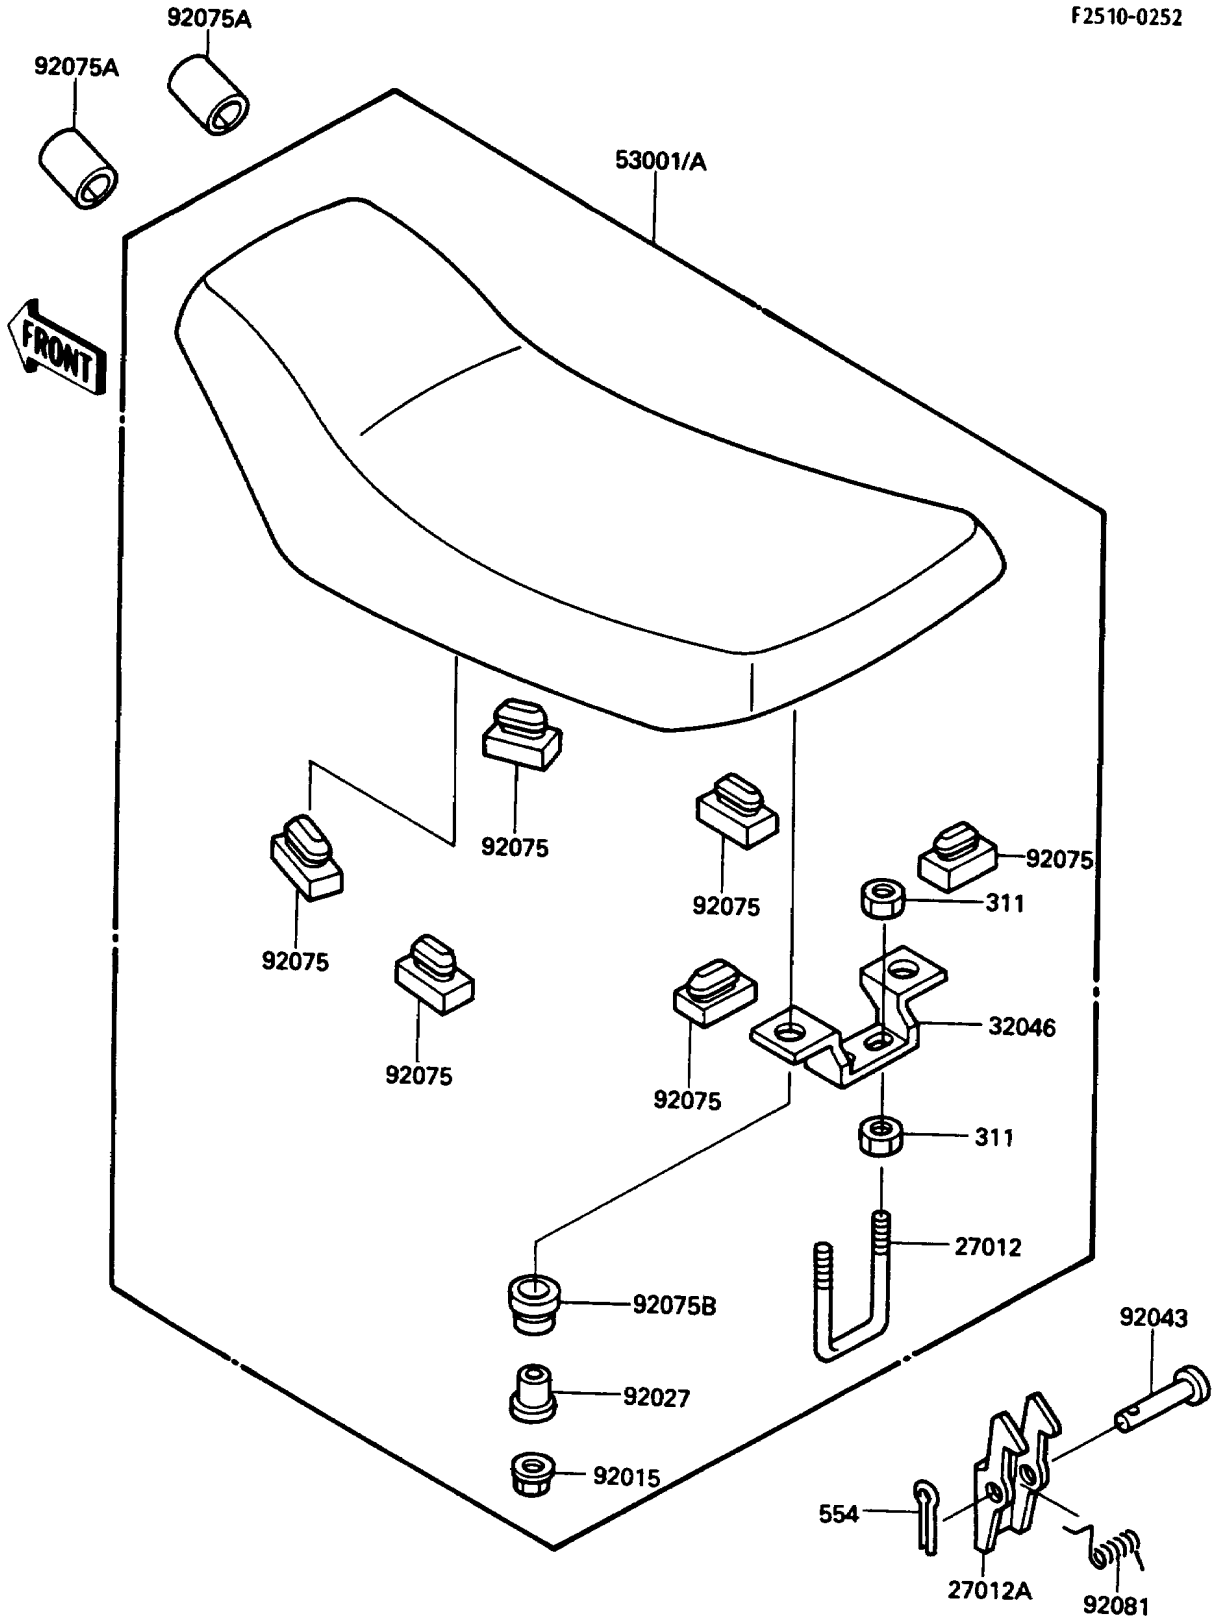

1986 Bayou 185 PARTS DIAGRAM

Seat

F2510-0252

1986 Bayou 185 PARTS LIST

Seat

ITEM NAME	PART NUMBER	QUANTITY
HOOK,SEAT (Ref # 27012)	27012-1322	1
HOOK,SEAT (Ref # 27012A)	27012-4009	1
BRACKET-SEAT (Ref # 32046)	32046-1221	1
SEAT-ASSY (Ref # 53001)	53001-1394	1
NUT,FLANGED,6MM (Ref # 92015)	92015-1193	2
COLLAR,L=12 (Ref # 92027)	92027-1062	2
PIN,6X39 (Ref # 92043)	53011-006	1
DAMPER (Ref # 92075)	92075-099	6
DAMPER (Ref # 92075A)	92075-1652	2
DAMPER,SEAT (Ref # 92075B)	92075-1699	2
SPRING,SEAT HOOK (Ref # 92081)	92081-1767	1
NUT-HEX,6MM (Ref # 311)	311B0600	4
PIN-SNAP (Ref # 554)	554A0600	1