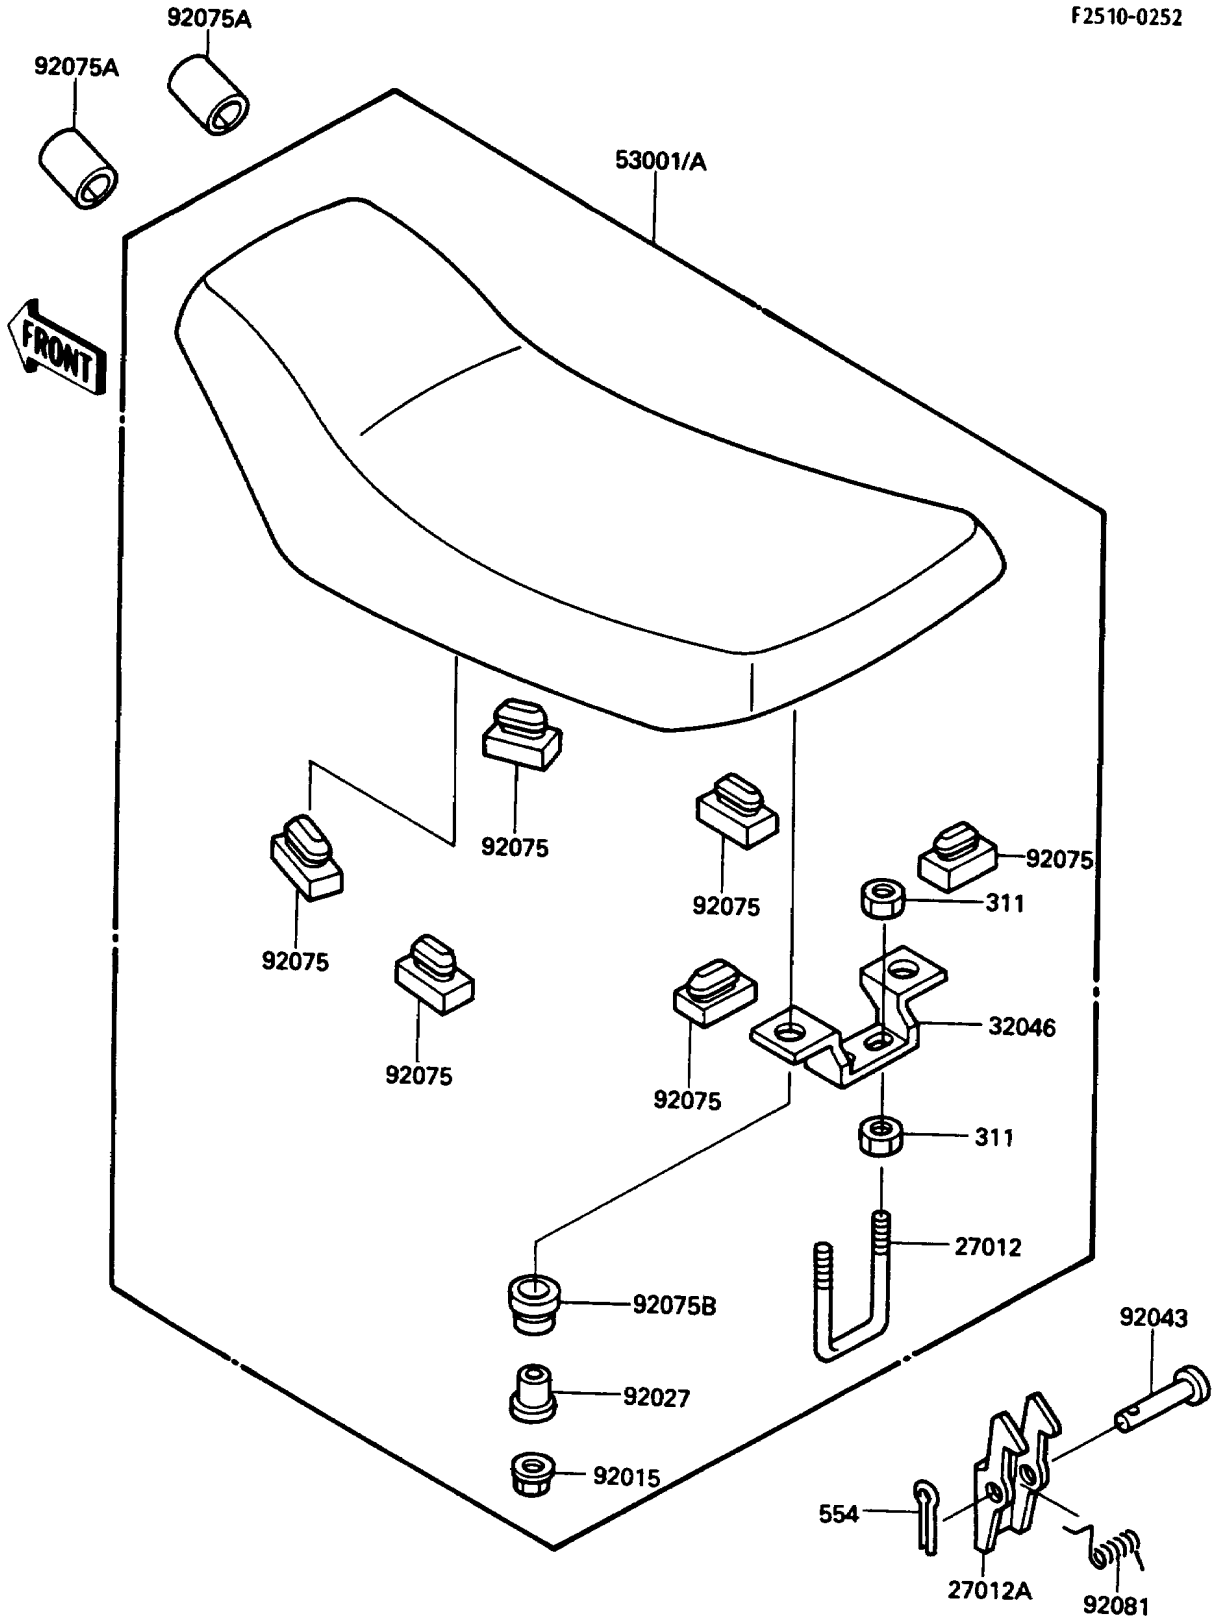

1987 Bayou 185 PARTS DIAGRAM

Seat

F2510-0252

1987 Bayou 185 PARTS LIST

Seat

ITEM NAME	PART NUMBER	QUANTITY
HOOK,SEAT (Ref # 27012)	27012-1322	1
HOOK,SEAT (Ref # 27012A)	27012-4009	1
BRACKET-SEAT (Ref # 32046)	32046-1221	1
SEAT-ASSY (Ref # 53001)	53001-1394	1
NUT,FLANGED,6MM (Ref # 92015)	92015-1193	2
COLLAR,L=12 (Ref # 92027)	92027-1062	2
PIN,6X39 (Ref # 92043)	53011-006	1
DAMPER (Ref # 92075)	92075-099	6
DAMPER (Ref # 92075A)	92075-1652	2
DAMPER,SEAT (Ref # 92075B)	92075-1699	2
SPRING,SEAT HOOK (Ref # 92081)	92081-1767	1
NUT-HEX,6MM (Ref # 311)	311B0600	4
PIN-SNAP (Ref # 554)	554A0600	1