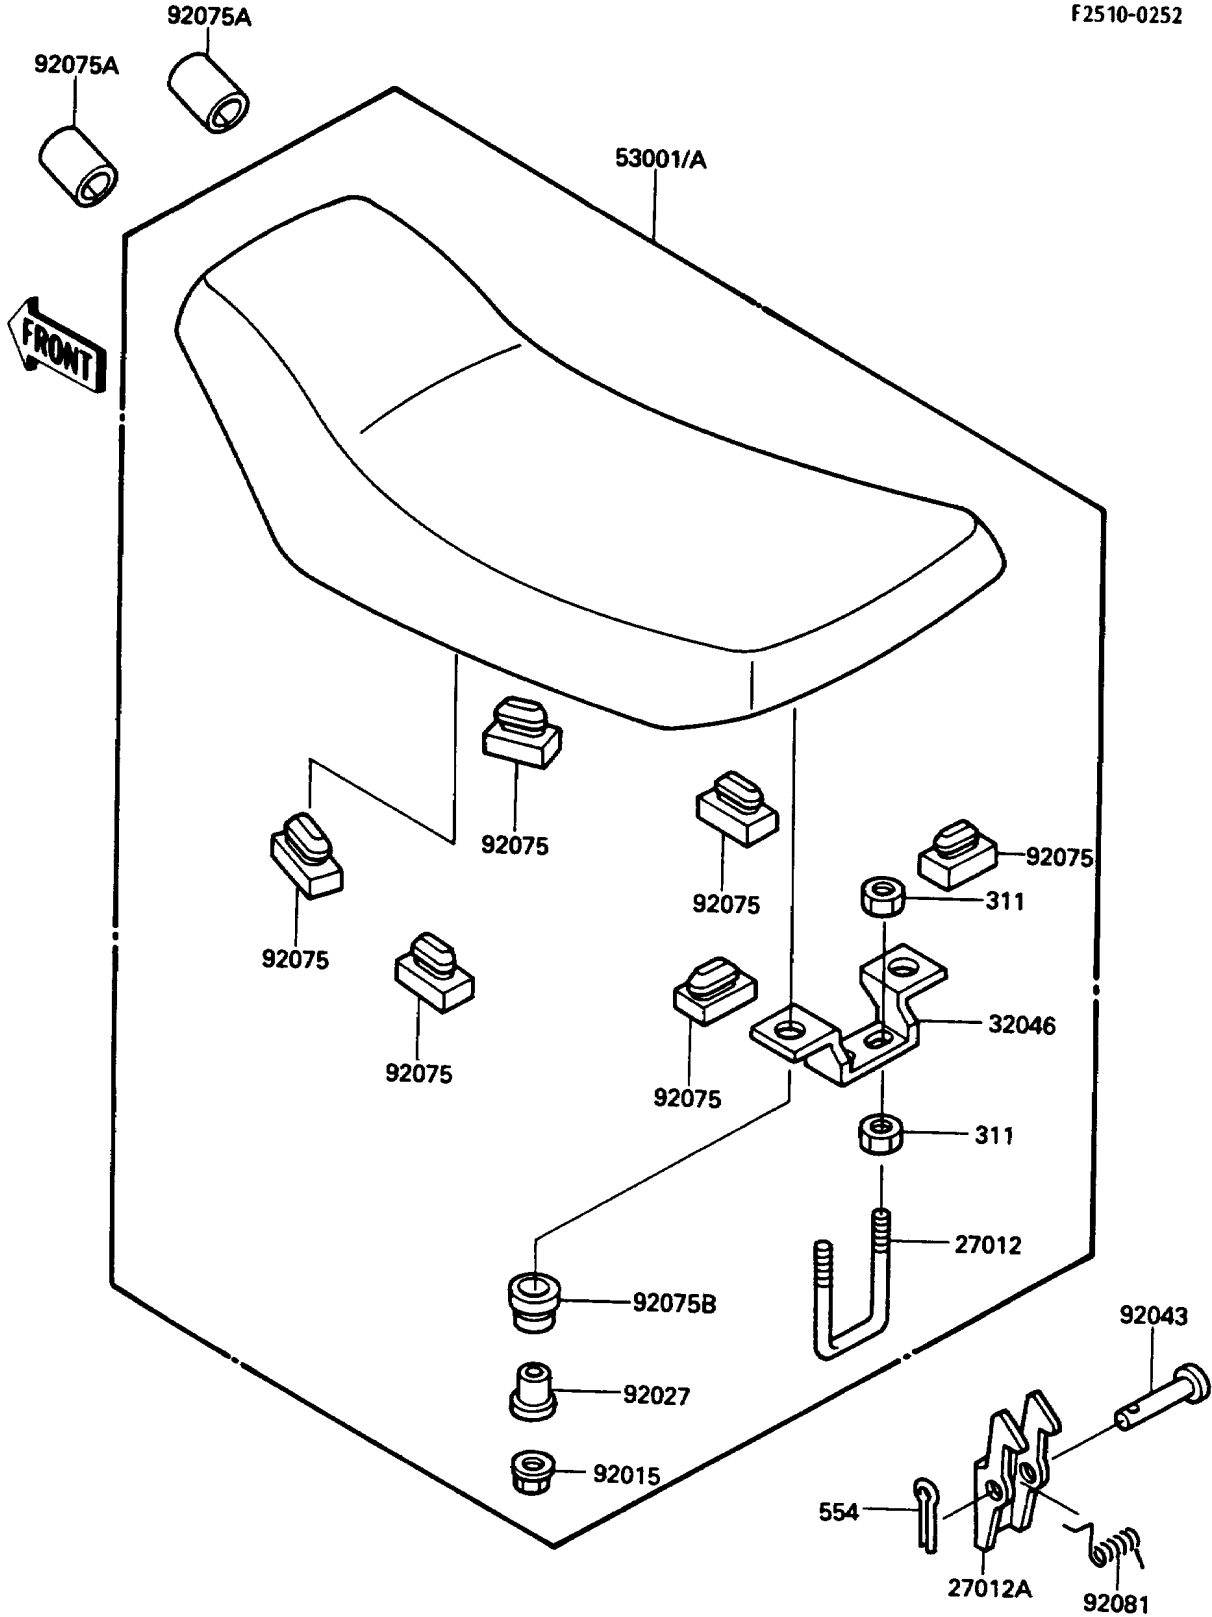

1987 Bayou 185 PARTS DIAGRAM

Seat

F2510-0252

1987 Bayou 185 PARTS LIST

Seat

ITEM NAME	PART NUMBER	QUANTITY
HOOK,SEAT (Ref # 27012)	27012-1322	1
HOOK,SEAT (Ref # 27012A)	27012-4009	1
BRACKET-SEAT (Ref # 32046)	32046-1221	1
SEAT-ASSY (Ref # 53001)	53001-1394	1
NUT,FLANGED,6MM (Ref # 92015)	92015-1193	2
COLLAR,L=12 (Ref # 92027)	92027-1062	2
PIN,6X39 (Ref # 92043)	53011-006	1
DAMPER (Ref # 92075)	92075-099	6
DAMPER (Ref # 92075A)	92075-1652	2
DAMPER,SEAT (Ref # 92075B)	92075-1699	2
SPRING,SEAT HOOK (Ref # 92081)	92081-1767	1
NUT-HEX,6MM (Ref # 311)	311B0600	4
PIN-SNAP (Ref # 554)	554A0600	1