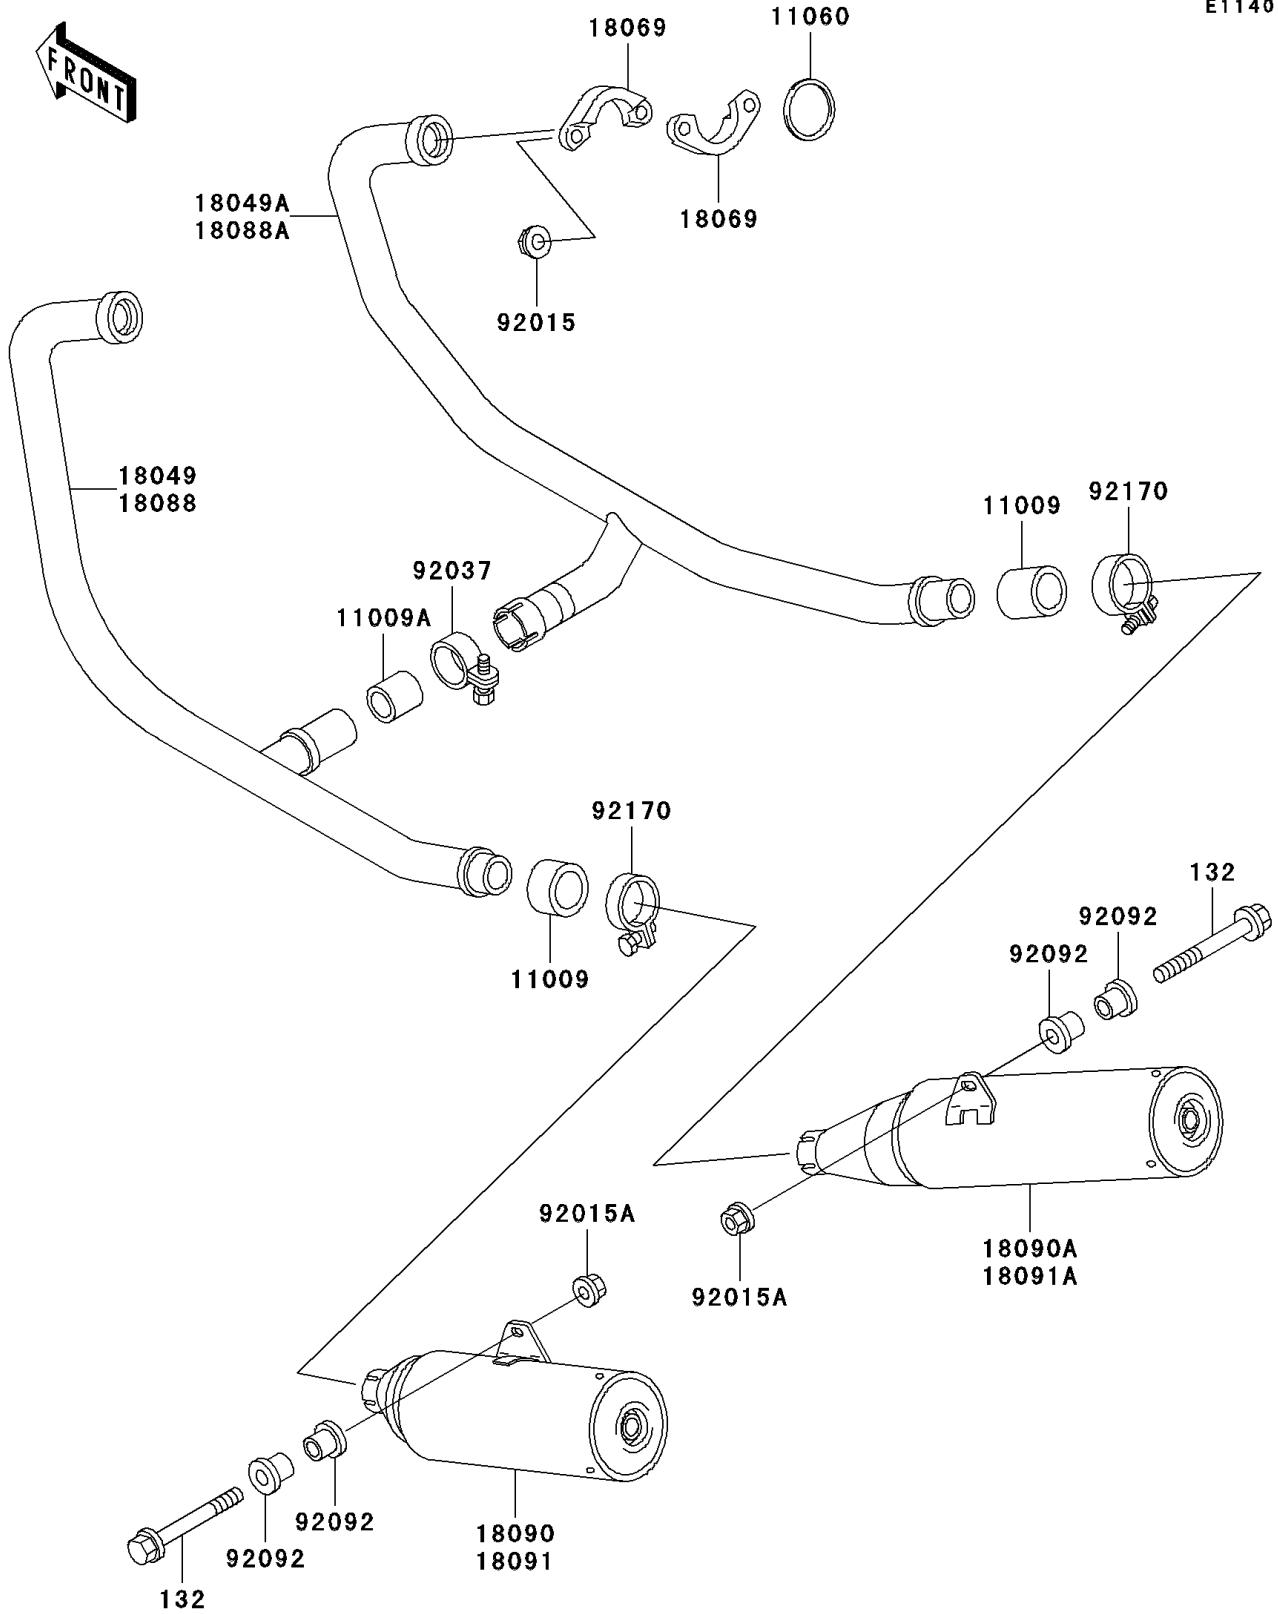

2006 Ninja® 500R PARTS DIAGRAM

Muffler(s)

E1140

2006 Ninja® 500R PARTS LIST

Muffler(s)

ITEM NAME	PART NUMBER	QUANTITY
BOLT-FLANGED-SMALL,10X65 (Ref # 132)	132BB1065	2
GASKET,EXHAUST PIPE CONNECTING (Ref # 11009)	11009-1667	2
GASKET,MUFFLER CONNECTING (Ref # 11009A)	11009-1865	1
GASKET,EXHAUST PIPE HOLDER (Ref # 11060)	11060-1764	2
PIPE-EXHAUST,LH (Ref # 18049)	18049-1402	1
PIPE-EXHAUST,RH (Ref # 18049A)	18049-1403	1
HOLDER-EXHAUST PIPE (Ref # 18069)	18069-1122	4
BODY-COMP-MUFFLER,LH (Ref # 18090)	18090-1331	1
BODY-COMP-MUFFLER,RH (Ref # 18090A)	18090-1332	1
NUT,CAP,8MM,BLACK (Ref # 92015)	92015-1174	4
NUT,FLANGED,10MM (Ref # 92015A)	92015-1387	2
CLAMP,39.5MM (Ref # 92037)	92037-1792	1
BUSHING-RUBBER,MUFFLER FITTING (Ref # 92092)	92092-010	4
CLAMP (Ref # 92170)	92170-1469	2