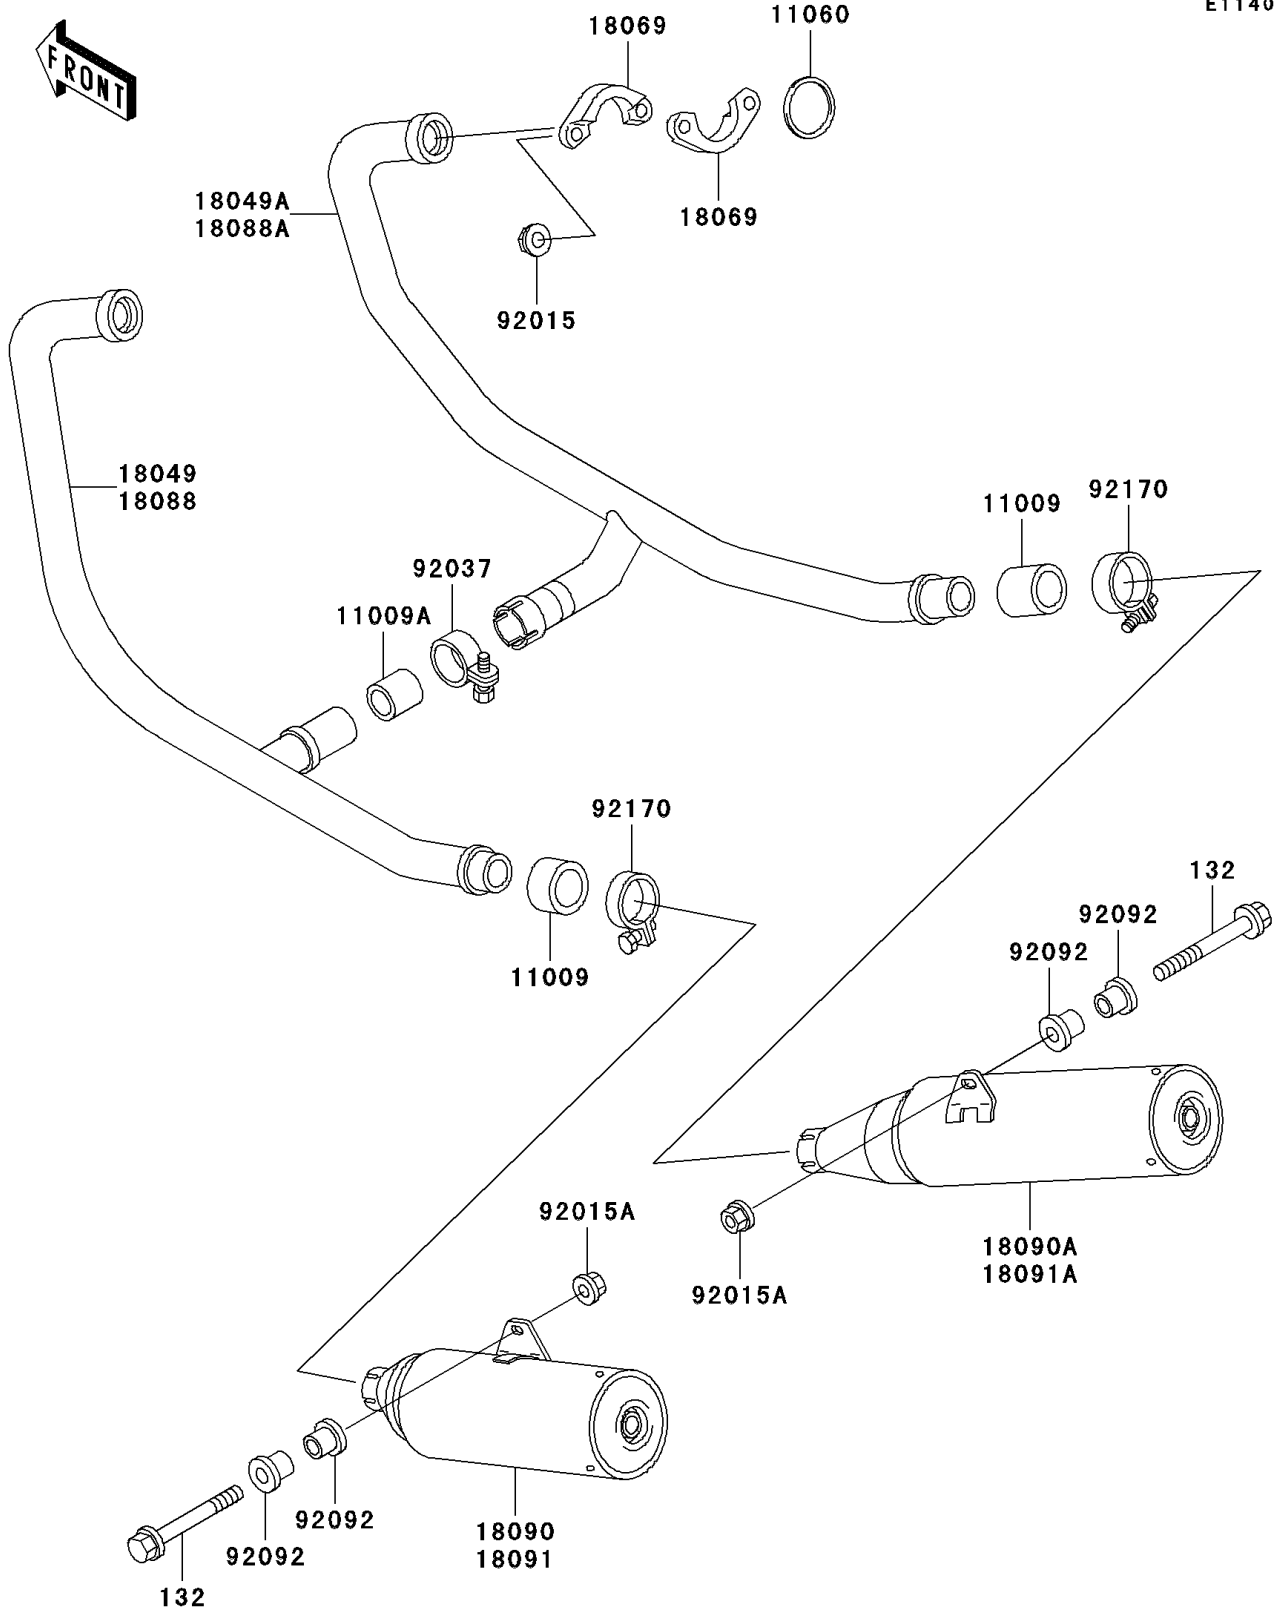

2007 Ninja® 500R PARTS DIAGRAM

Muffler(s)

E1140

2007 Ninja® 500R PARTS LIST

Muffler(s)

ITEM NAME	PART NUMBER	QUANTITY
BOLT-FLANGED-SMALL,10X65 (Ref # 132)	132BB1065	2
GASKET,EXHAUST PIPE CONNECTING (Ref # 11009)	11009-1667	2
GASKET,MUFFLER CONNECTING (Ref # 11009A)	11009-1865	1
GASKET,EXHAUST PIPE HOLDER (Ref # 11060)	11060-1764	2
PIPE-EXHAUST,LH (Ref # 18049)	18049-1402	1
PIPE-EXHAUST,RH (Ref # 18049A)	18049-1403	1
HOLDER-EXHAUST PIPE (Ref # 18069)	18069-1122	4
PIPE-EXHAUST,LH (Ref # 18088)	18088-0285	1
PIPE-EXHAUST,RH (Ref # 18088A)	18088-0286	1
BODY-COMP-MUFFLER,LH (Ref # 18090)	18090-1331	1
BODY-COMP-MUFFLER,RH (Ref # 18090A)	18090-1332	1
BODY-COMP-MUFFLER,LH (Ref # 18091)	18091-0415	1
BODY-COMP-MUFFLER,RH (Ref # 18091A)	18091-0416	1
NUT,CAP,8MM,BLACK (Ref # 92015)	92015-1174	4
NUT,FLANGED,10MM (Ref # 92015A)	92015-1387	2
CLAMP,39.5MM (Ref # 92037)	92037-1792	1
BUSHING-RUBBER,MUFFLER FITTING (Ref # 92092)	92092-010	4
CLAMP (Ref # 92170)	92170-1469	2