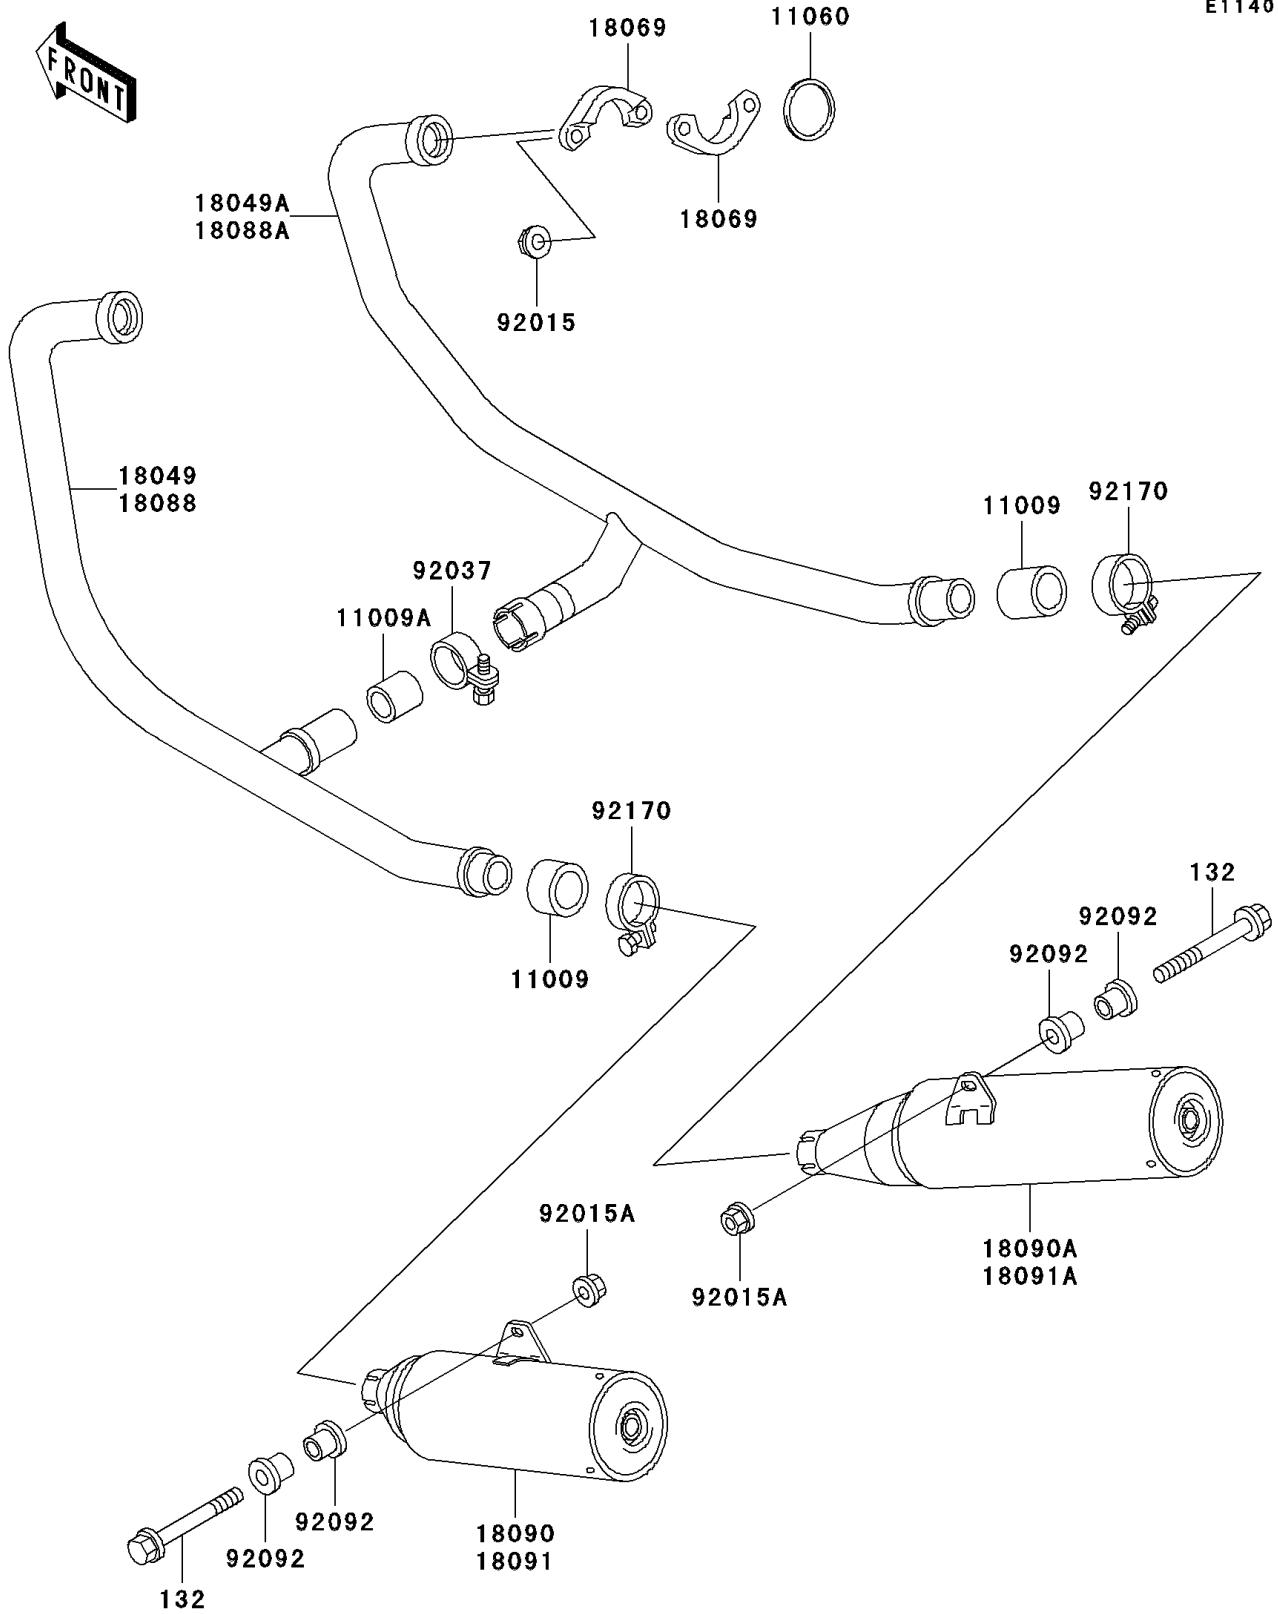

# 2009 Ninja® 500R PARTS DIAGRAM

Muffler(s)

E1140

## 2009 Ninja® 500R PARTS LIST

### Muffler(s)

ITEM NAME	PART NUMBER	QUANTITY
BOLT-FLANGED-SMALL,10X65 (Ref # 132)	132BB1065	2
GASKET,EXHAUST PIPE CONNECTING (Ref # 11009)	11009-1667	2
GASKET,MUFFLER CONNECTING (Ref # 11009A)	11009-1865	1
GASKET,EXHAUST PIPE HOLDER (Ref # 11060)	11060-1764	2
HOLDER-EXHAUST PIPE (Ref # 18069)	18069-1122	4
PIPE-EXHAUST,LH (Ref # 18088)	18088-0285	1
PIPE-EXHAUST,RH (Ref # 18088A)	18088-0286	1
BODY-COMP-MUFFLER,LH (Ref # 18091)	18091-0415	1
BODY-COMP-MUFFLER,RH (Ref # 18091A)	18091-0416	1
NUT,CAP,8MM,BLACK (Ref # 92015)	92015-1174	4
NUT,FLANGED,10MM (Ref # 92015A)	92015-1387	2
CLAMP,39.5MM (Ref # 92037)	92037-1792	1
BUSHING-RUBBER,MUFFLER FITTING (Ref # 92092)	92092-010	4
CLAMP (Ref # 92170)	92170-1469	2