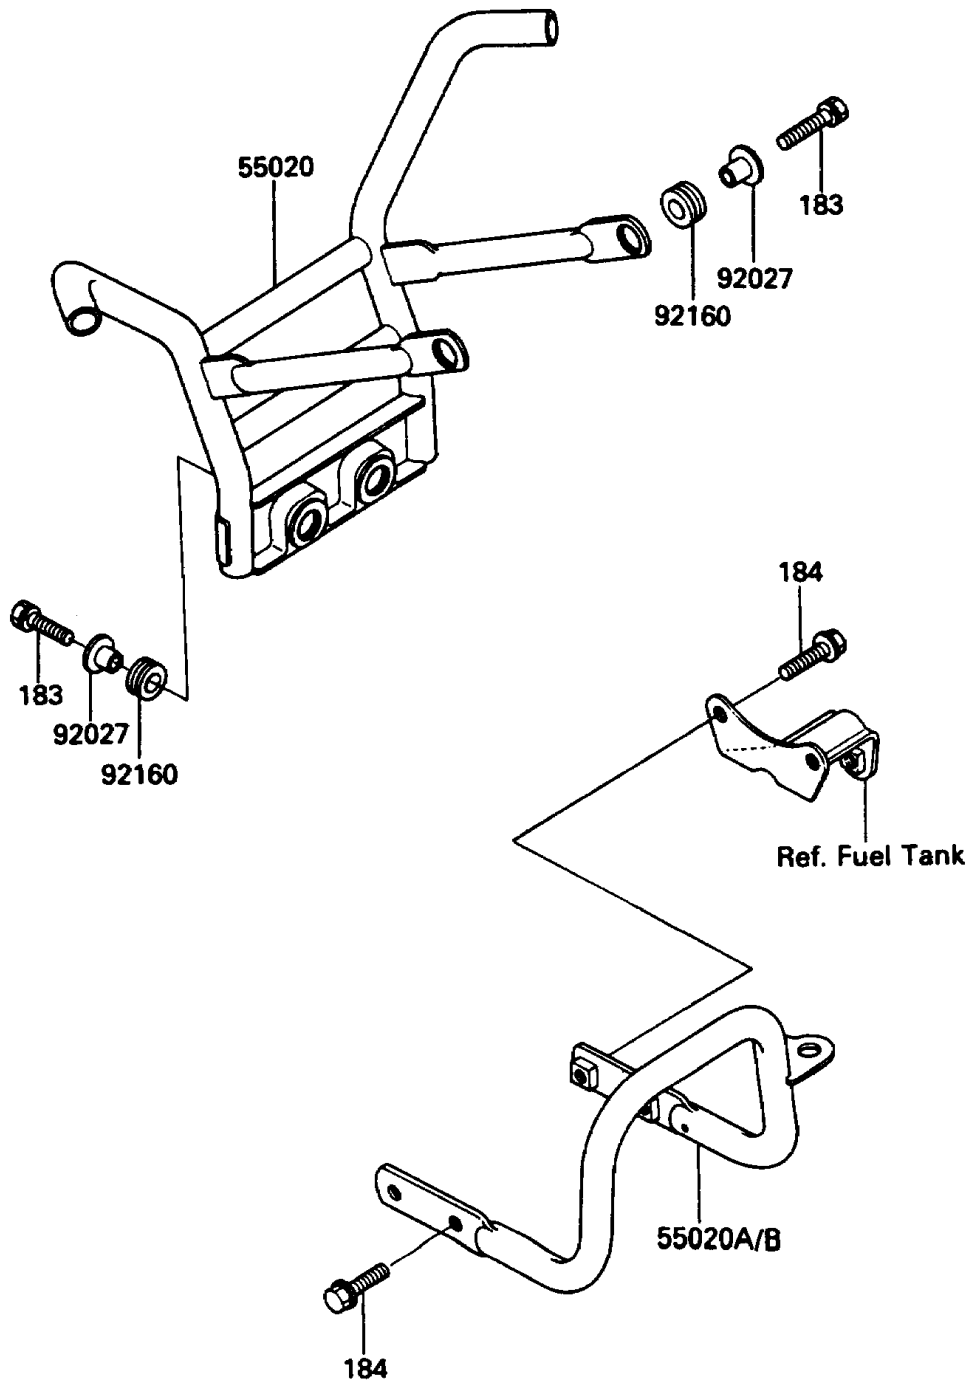

1986 Bayou 185 PARTS DIAGRAM

Guard(s)

F2680-0004

1986 Bayou 185 PARTS LIST

Guard(s)

ITEM NAME	PART NUMBER	QUANTITY
GUARD,FR (Ref # 55020)	55020-1176	1
GUARD,RR (Ref # 55020A)	55020-1177	1
COLLAR (Ref # 92027)	92027-1873	4
DAMPER (Ref # 92160)	92160-1007	4
BOLT-UPSET-WS-SMALL (Ref # 183)	183C0830	4
BOLT-UPSET-WP-SMALL (Ref # 184)	184J0820	4