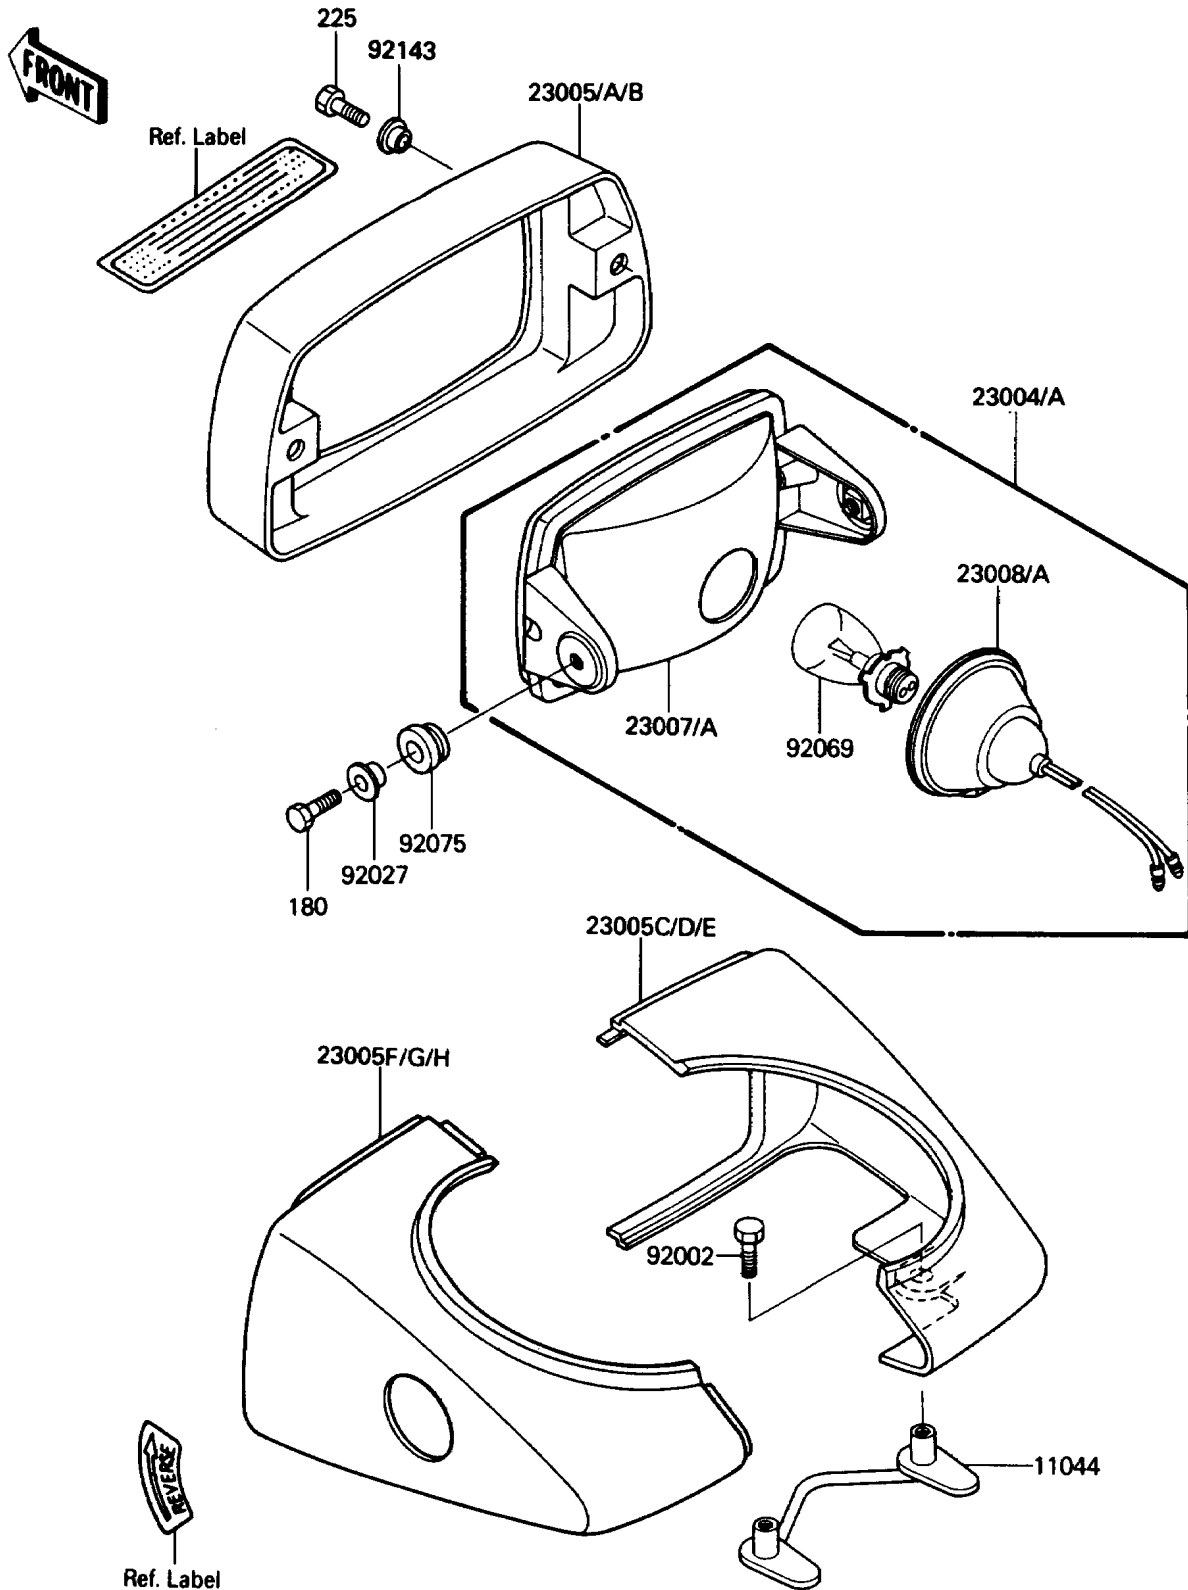

1986 Bayou 185 PARTS DIAGRAM

Headlight(s)

F 2710-0258

1986 Bayou 185 PARTS LIST

Headlight(s)

ITEM NAME	PART NUMBER	QUANTITY
BRACKET (Ref # 11044)	11043-1930	1
LAMP-HEAD (Ref # 23004)	23004-1176	1
BODY-COMP-HEAD LAMP,FR,EBONY (Ref # 23005)	23005-1054-6C	1
BODY-COMP-HEAD LAMP,FR,F.RED (Ref # 23005B)	23005-1054-6L	1
BODY-COMP-HEAD LAMP,RH,EBONY (Ref # 23005C)	23005-1056-6C	1
BODY-COMP-HEAD LAMP,RH,F.RED (Ref # 23005E)	23005-1056-6L	1
BODY-COMP-HEAD LAMP,LH,EBONY (Ref # 23005F)	23005-1068-6C	1
BODY-COMP-HEAD LAMP,LH,F.RED (Ref # 23005H)	23005-1068-6L	1
LENS-COMP,HEAD LAMP (Ref # 23007)	23007-1122	1
SOCKET-ASSY (Ref # 23008A)	23008-4004	1
BOLT,FLANGED,6X12 (Ref # 92002)	92002-1350	2
COLLAR,L=9 (Ref # 92027)	92027-1188	2
BULB,12V 45/45W (Ref # 92069)	92069-1061	1
DAMPER (Ref # 92075)	92075-277	2
COLLAR,L=5 (Ref # 92143)	92143-1087	2
BOLT-UPSET-WS (Ref # 180)	180B0620	2
SCREW-PAN-WSP-CROS (Ref # 225)	225C0616	2