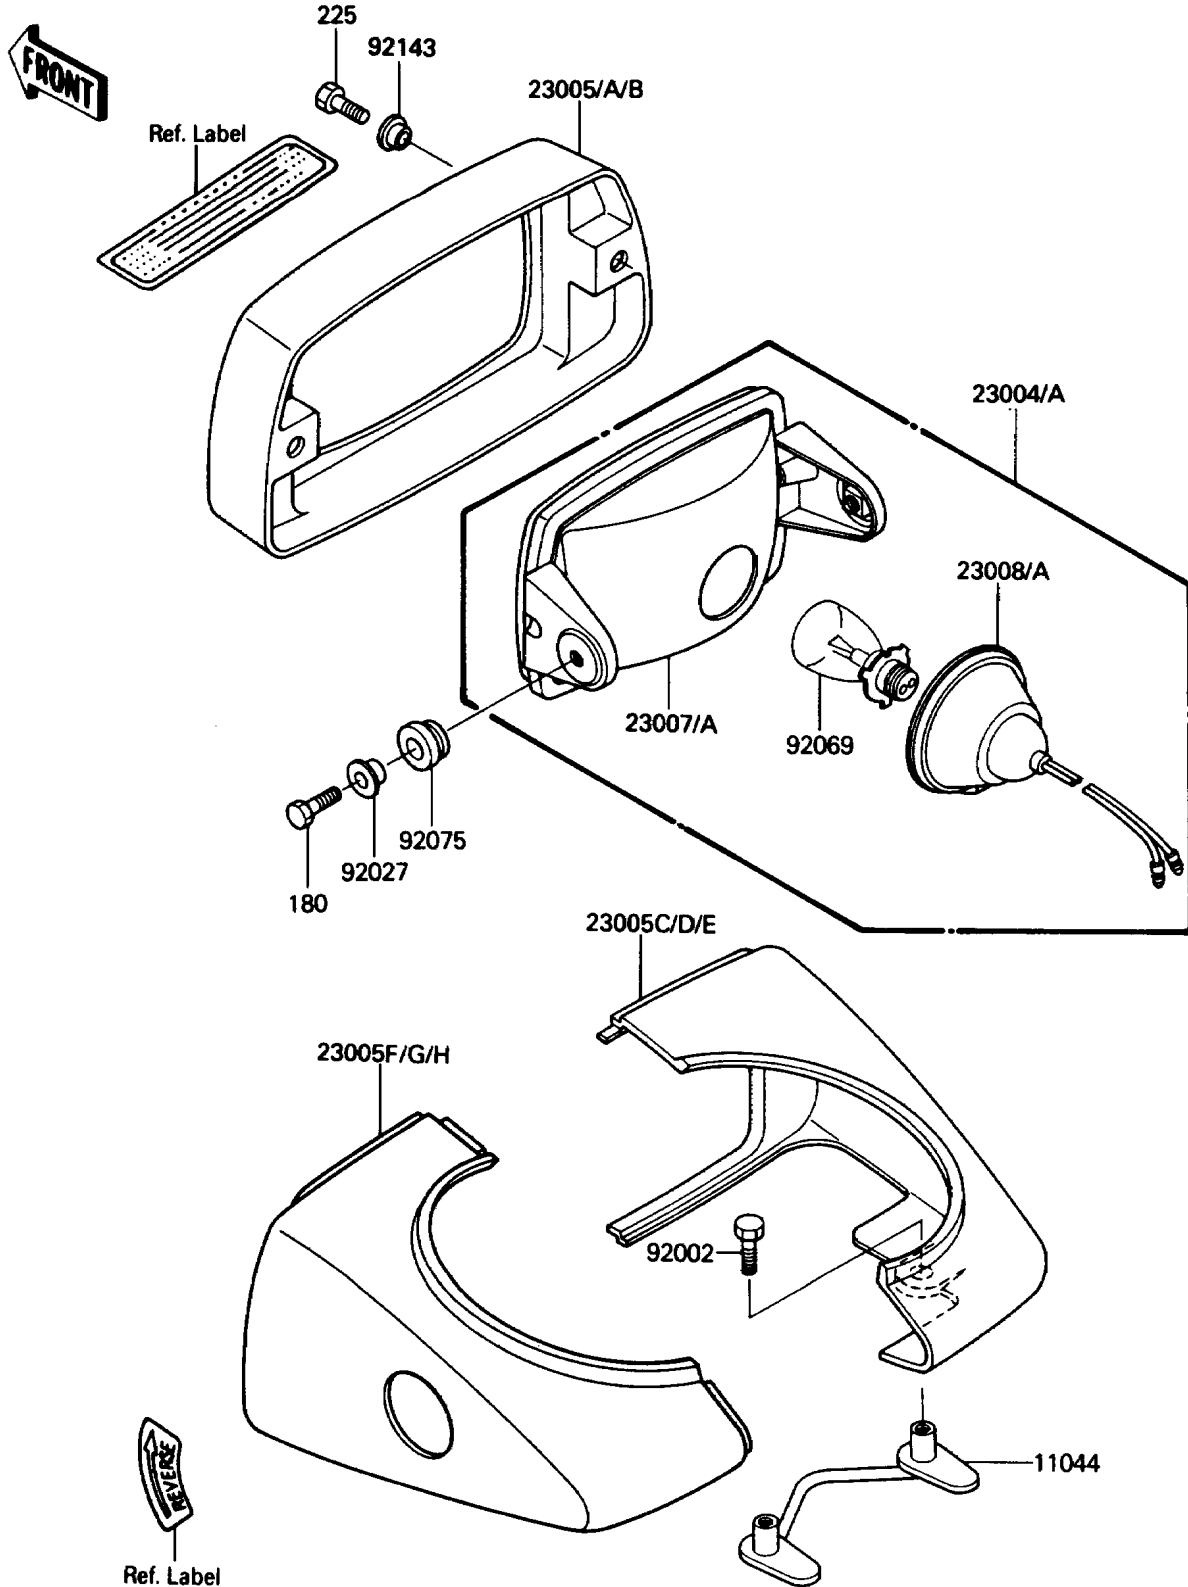

1987 Bayou 185 PARTS DIAGRAM

Headlight(s)

F 2710-0258

1987 Bayou 185 PARTS LIST

Headlight(s)

ITEM NAME	PART NUMBER	QUANTITY
BRACKET (Ref # 11044)	11043-1930	1
LAMP-HEAD (Ref # 23004)	23004-1176	1
BODY-COMP-HEAD LAMP,FR,EBONY (Ref # 23005)	23005-1054-6C	1
BODY-COMP-HEAD LAMP,FR,F.RED (Ref # 23005B)	23005-1054-6L	1
BODY-COMP-HEAD LAMP,RH,EBONY (Ref # 23005C)	23005-1056-6C	1
BODY-COMP-HEAD LAMP,RH,F.RED (Ref # 23005E)	23005-1056-6L	1
BODY-COMP-HEAD LAMP,LH,EBONY (Ref # 23005F)	23005-1068-6C	1
BODY-COMP-HEAD LAMP,LH,F.RED (Ref # 23005H)	23005-1068-6L	1
LENS-COMP,HEAD LAMP (Ref # 23007)	23007-1122	1
SOCKET-ASSY (Ref # 23008A)	23008-4004	1
BOLT,FLANGED,6X12 (Ref # 92002)	92002-1350	2
COLLAR,L=9 (Ref # 92027)	92027-1188	2
BULB,12V 45/45W (Ref # 92069)	92069-1061	1
DAMPER (Ref # 92075)	92075-277	2
COLLAR,L=5 (Ref # 92143)	92143-1087	2
BOLT-UPSET-WS (Ref # 180)	180B0620	2
SCREW-PAN-WSP-CROS (Ref # 225)	225C0616	2