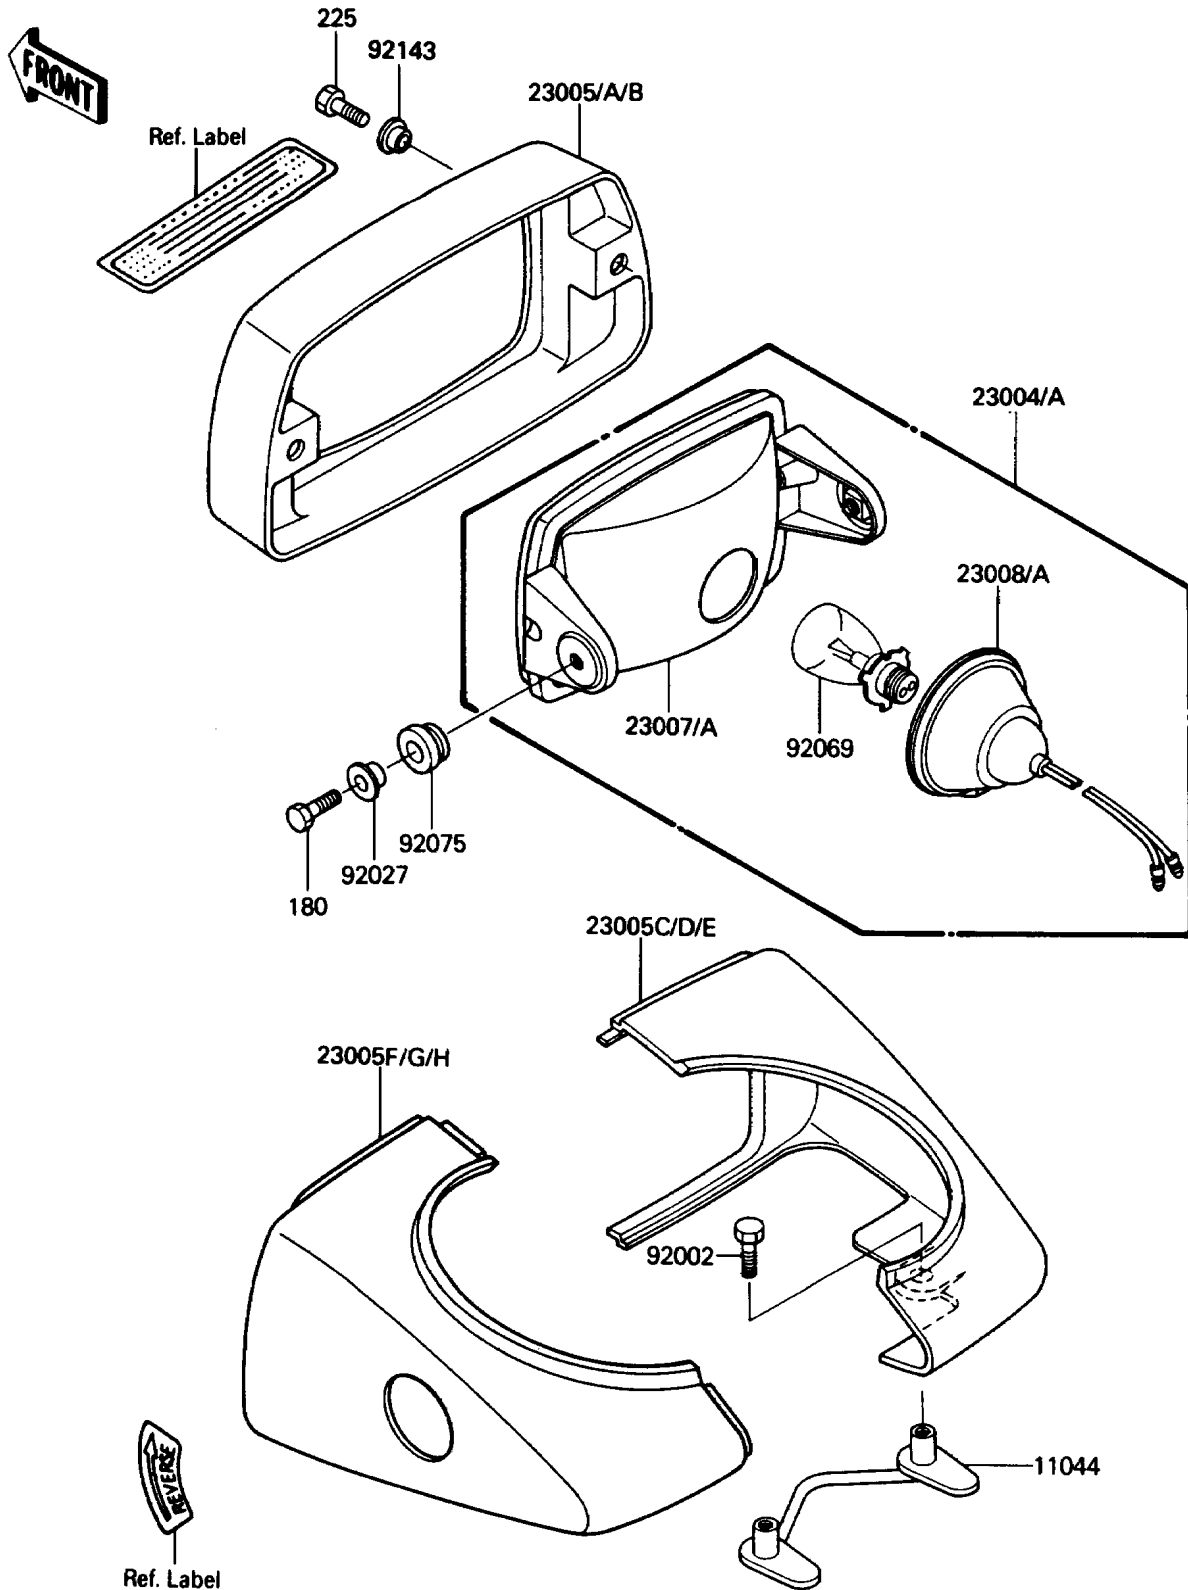

1988 Bayou 185 PARTS DIAGRAM

Headlight(s)

F 2710-0258

1988 Bayou 185 PARTS LIST

Headlight(s)

ITEM NAME	PART NUMBER	QUANTITY
BRACKET (Ref # 11044)	11043-1930	1
LAMP-HEAD (Ref # 23004A)	23004-1234	1
BODY-COMP-HEAD LAMP,FR,P.WHITE (Ref # 23005A)	23005-1054-6F	1
BODY-COMP-HEAD LAMP,FR,F.RED (Ref # 23005B)	23005-1054-6L	1
BODY-COMP-HEAD LAMP,RH,P.WHITE (Ref # 23005D)	23005-1056-6F	1
BODY-COMP-HEAD LAMP,RH,F.RED (Ref # 23005E)	23005-1056-6L	1
BODY-COMP-HEAD LAMP,LH,P.WHITE (Ref # 23005G)	23005-1068-6F	1
BODY-COMP-HEAD LAMP,LH,F.RED (Ref # 23005H)	23005-1068-6L	1
LENS-COMP,HEAD LAMP (Ref # 23007A)	23007-1183	1
SOCKET-ASSY,HEAD LAMP (Ref # 23008)	23008-1358	1
BOLT,FLANGED,6X12 (Ref # 92002)	92002-1350	2
COLLAR,L=9 (Ref # 92027)	92027-1188	2
BULB,12V 45/45W (Ref # 92069)	92069-1061	1
DAMPER (Ref # 92075)	92075-277	2
COLLAR,L=5 (Ref # 92143)	92143-1087	2
BOLT-UPSET-WS (Ref # 180)	180B0620	2
SCREW-PAN-WSP-CROS (Ref # 225)	225C0616	2