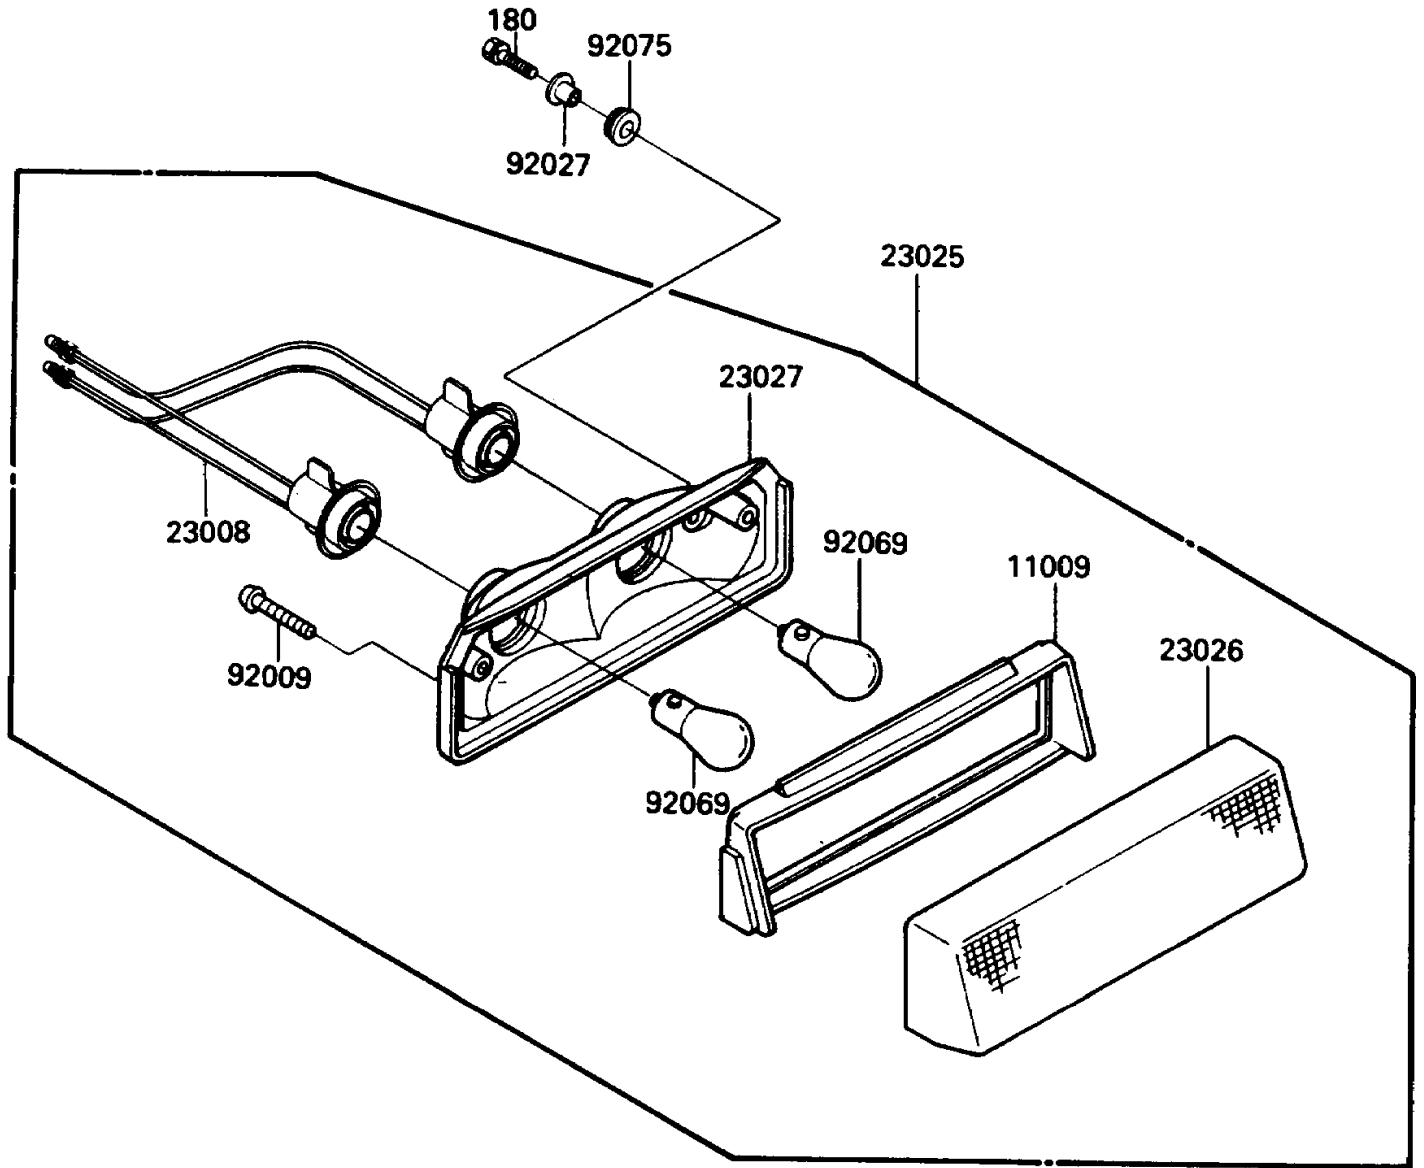

# 1986 Bayou 185 PARTS DIAGRAM

Taillight(s)

F2720-0206

## 1986 Bayou 185 PARTS LIST

### Taillight(s)

ITEM NAME	PART NUMBER	QUANTITY
GASKET,TAIL LAMP (Ref # 11009)	11009-1404	1
SOCKET-ASSY,TAIL LAMP (Ref # 23008)	23008-1243	1
LAMP-TAIL (Ref # 23025)	23025-1113	1
LENS,TAIL LAMP (Ref # 23026)	23026-1056	1
BODY-COMP-TAIL LAMP (Ref # 23027)	23027-1064	1
SCREW,TAPPING,4X30 (Ref # 92009)	92009-1056	2
COLLAR,L=11.1 (Ref # 92027)	92027-194	2
BULB,12V 8W (Ref # 92069)	92069-1012	2
DAMPER (Ref # 92075)	92075-277	2
BOLT-UPSET-WS (Ref # 180)	180D0620	2