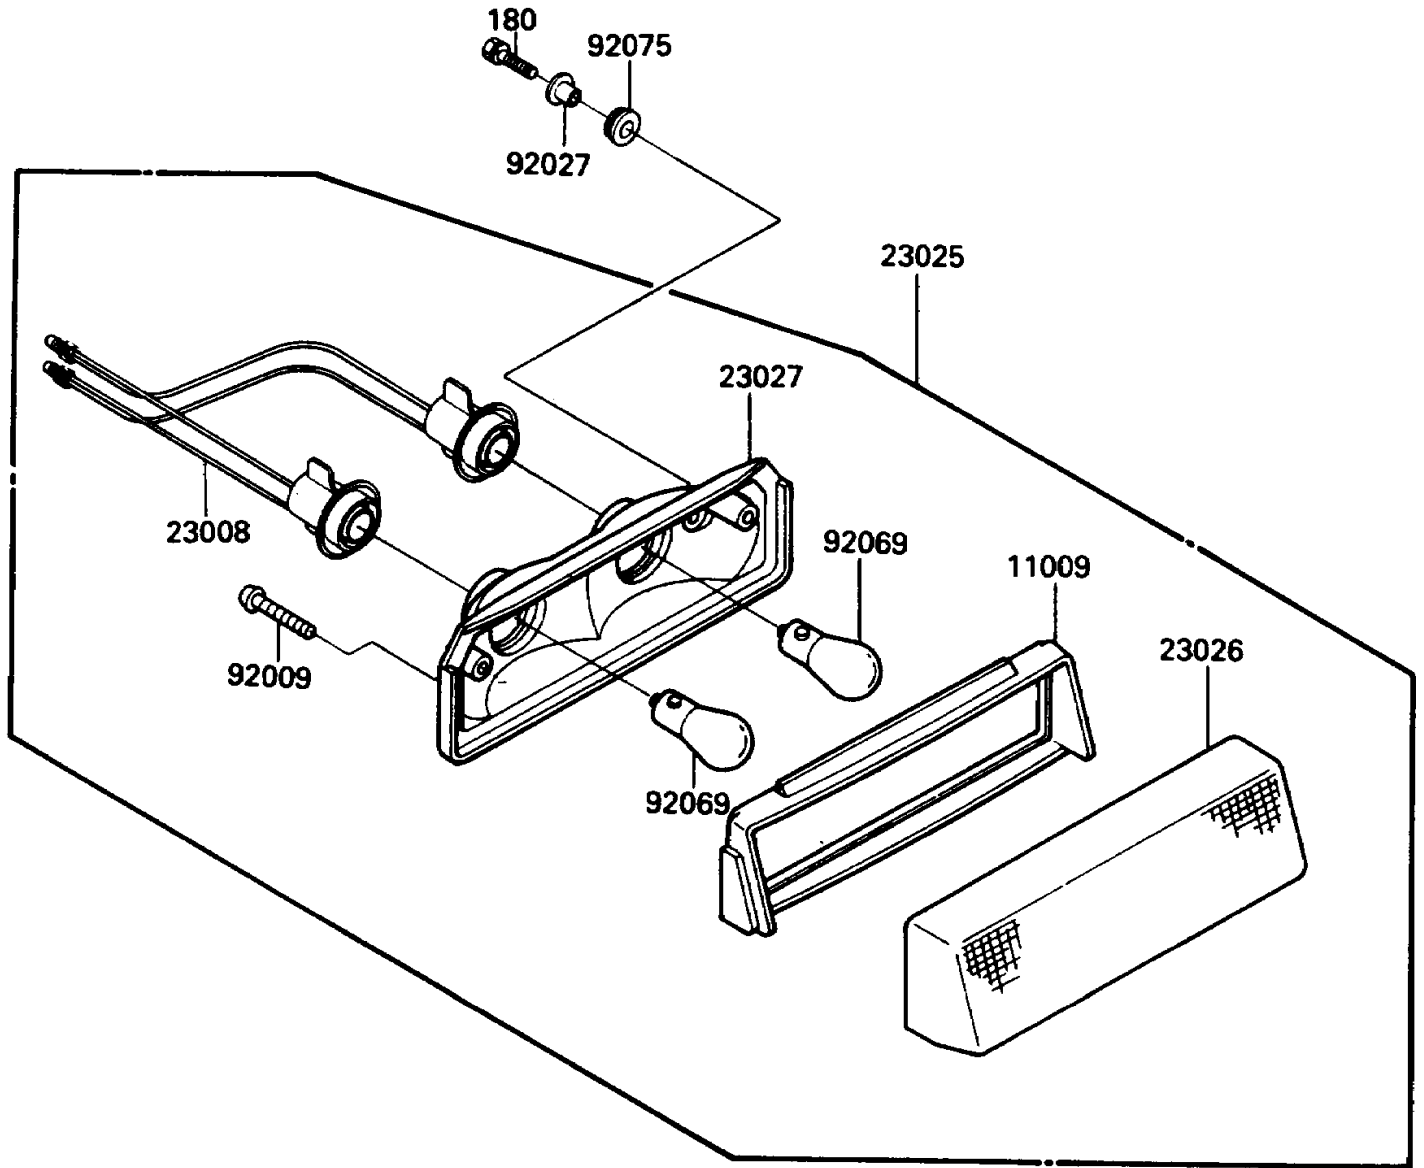

1986 Bayou 185 PARTS DIAGRAM

Taillight(s)

F2720-0206

1986 Bayou 185 PARTS LIST

Taillight(s)

ITEM NAME	PART NUMBER	QUANTITY
GASKET,TAIL LAMP (Ref # 11009)	11009-1404	1
SOCKET-ASSY,TAIL LAMP (Ref # 23008)	23008-1243	1
LAMP-TAIL (Ref # 23025)	23025-1113	1
LENS,TAIL LAMP (Ref # 23026)	23026-1056	1
BODY-COMP-TAIL LAMP (Ref # 23027)	23027-1064	1
SCREW,TAPPING,4X30 (Ref # 92009)	92009-1056	2
COLLAR,L=11.1 (Ref # 92027)	92027-194	2
BULB,12V 8W (Ref # 92069)	92069-1012	2
DAMPER (Ref # 92075)	92075-277	2
BOLT-UPSET-WS (Ref # 180)	180D0620	2