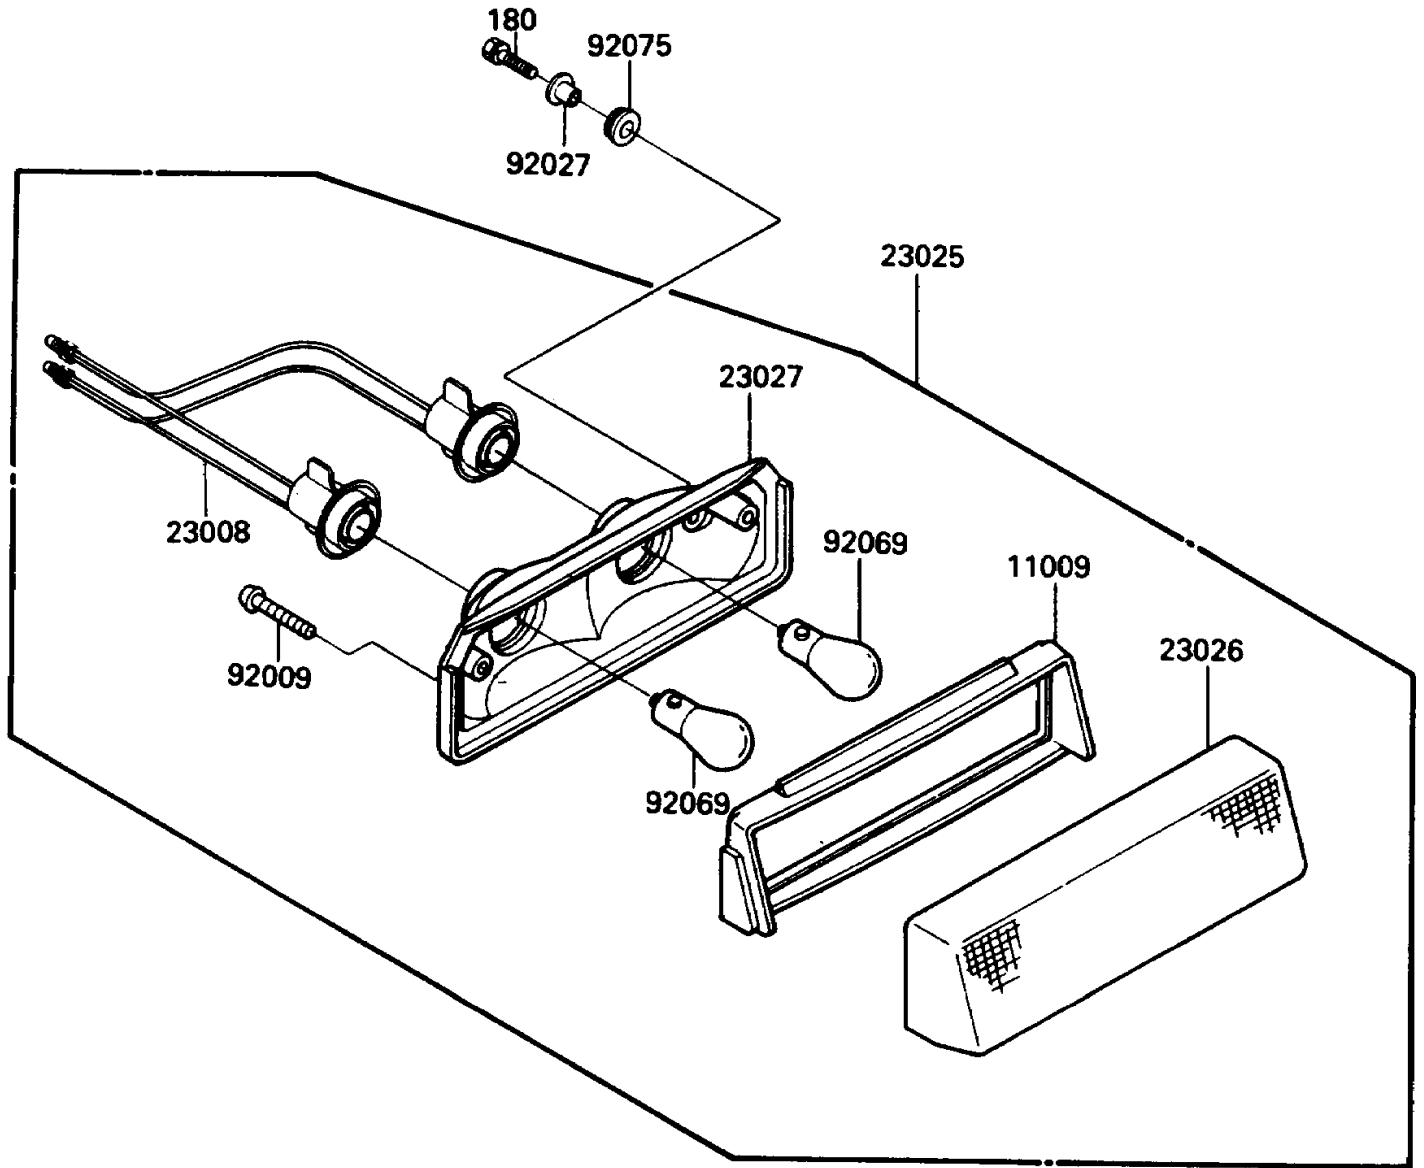

# 1988 Bayou 185 PARTS DIAGRAM

Taillight(s)

F2720-0206

## 1988 Bayou 185 PARTS LIST

### Taillight(s)

ITEM NAME	PART NUMBER	QUANTITY
GASKET,TAIL LAMP (Ref # 11009)	11009-1404	1
SOCKET-ASSY,TAIL LAMP (Ref # 23008)	23008-1243	1
LAMP-TAIL (Ref # 23025)	23025-1113	1
LENS,TAIL LAMP (Ref # 23026)	23026-1056	1
BODY-COMP-TAIL LAMP (Ref # 23027)	23027-1064	1
SCREW,TAPPING,4X30 (Ref # 92009)	92009-1056	2
COLLAR,L=11.1 (Ref # 92027)	92027-194	2
BULB,12V 8W (Ref # 92069)	92069-1012	2
DAMPER (Ref # 92075)	92075-277	2
BOLT-UPSET-WS (Ref # 180)	180D0620	2