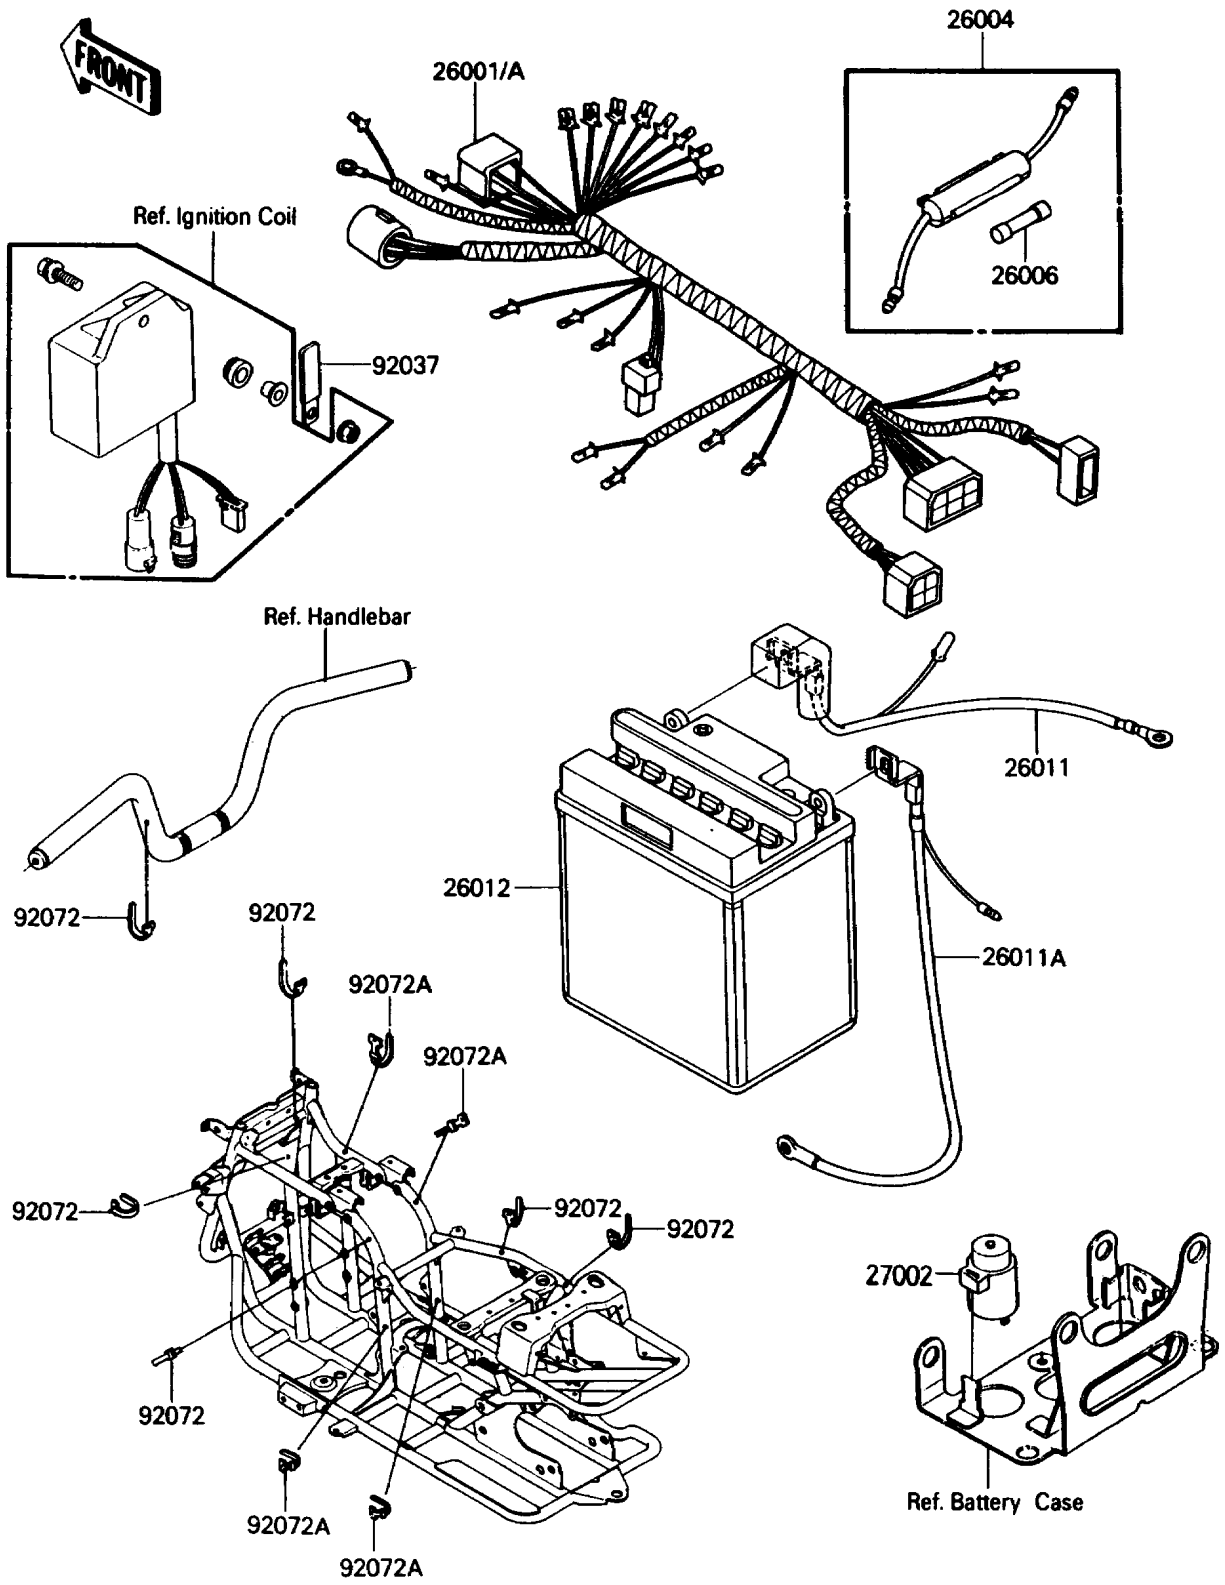

1988 Bayou 185 PARTS DIAGRAM

Chassis Electrical Equipment

F2760-0360

1988 Bayou 185 PARTS LIST

Chassis Electrical Equipment

ITEM NAME	PART NUMBER	QUANTITY
-----------	-------------	----------