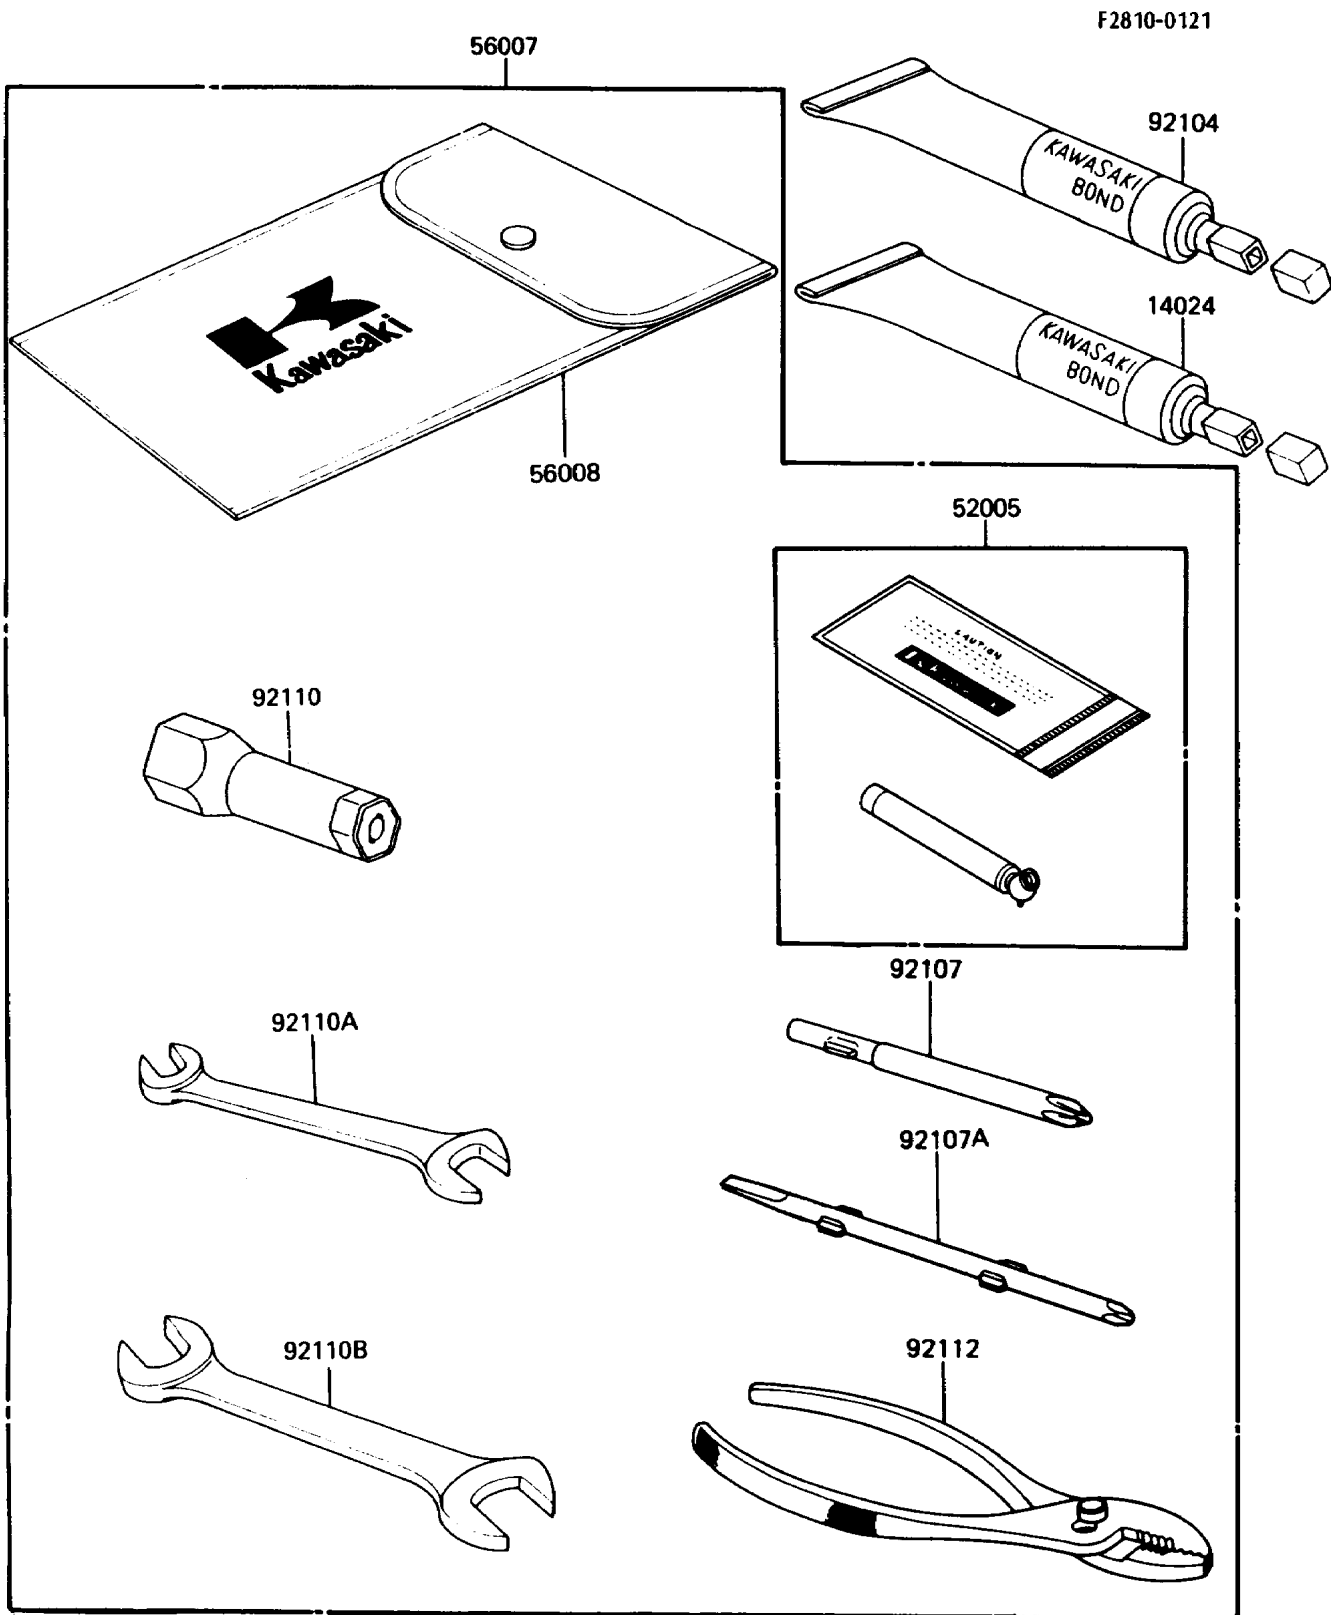

1986 Bayou 185 PARTS DIAGRAM

Owner's Tools

1986 Bayou 185 PARTS LIST

Owner's Tools

ITEM NAME	PART NUMBER	QUANTITY
THREE BOND TB1211,HT/RS,WHITE (Ref # 14024)	56019-120	1
GAUGE,AIR (Ref # 52005)	52005-1082	1
TOOLKIT (Ref # 56007)	56007-1237	1
BAG,TOOL (Ref # 56008)	56008-1007	1
GASKET-LIQUID,TUBE,100G,SILVER (Ref # 92104)	92104-002	1
TOOL-DRIVER,#3PHILLIPS (Ref # 92107)	92107-005	1
TOOL-DRIVER,#2PHILLIPS&SLOT (Ref # 92107A)	92107-1051	1
TOOL-WRENCH,BOX,18MM (Ref # 92110)	92110-1111	1
TOOL-WRENCH,OPEN END,10X12 (Ref # 92110A)	92110-1117	1
TOOL-WRENCH,OPEN END,14X17 (Ref # 92110B)	92126-003	1
TOOL-PLIERS (Ref # 92112)	92112-003	1