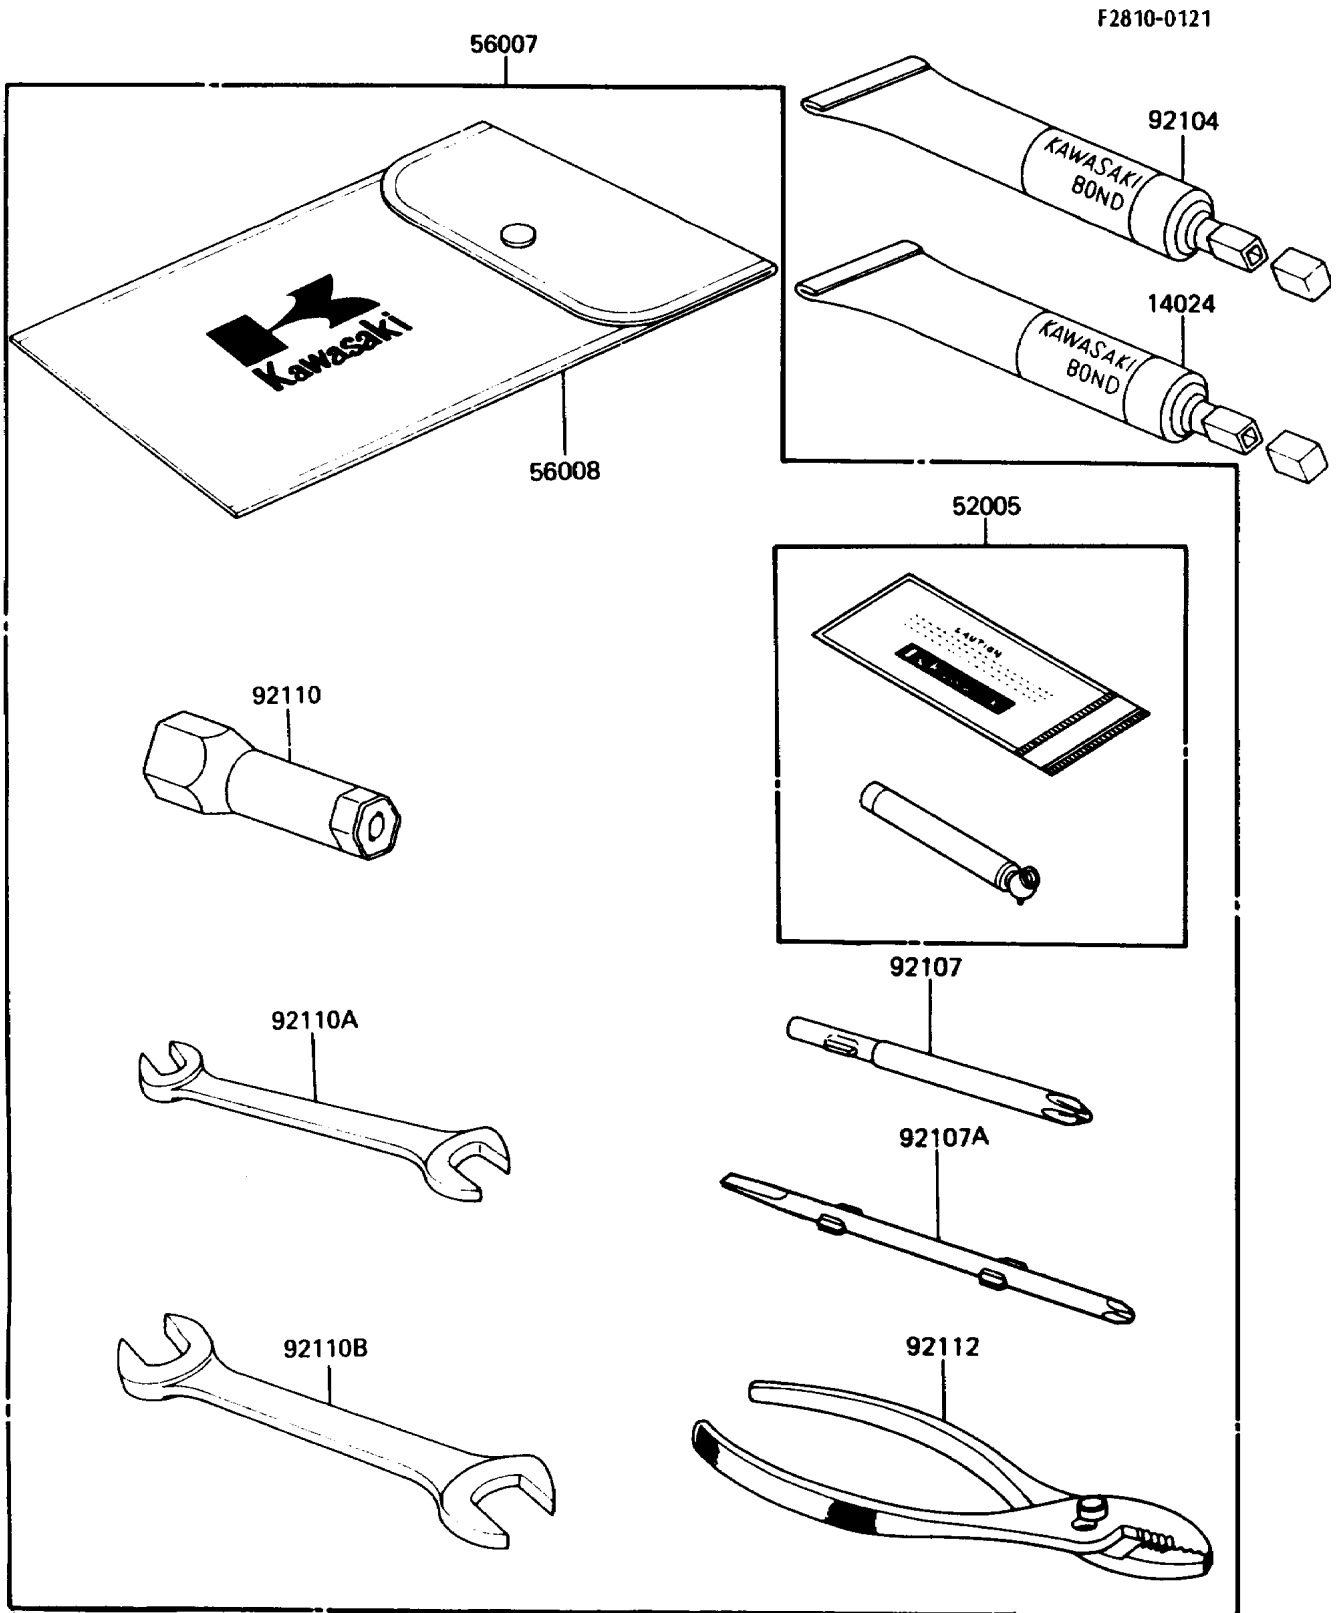

1986 Bayou 185 PARTS DIAGRAM

Owner's Tools

1986 Bayou 185 PARTS LIST

Owner's Tools

ITEM NAME	PART NUMBER	QUANTITY
THREE BOND TB1211,HT/RS,WHITE (Ref # 14024)	56019-120	1
GAUGE,AIR (Ref # 52005)	52005-1082	1
TOOLKIT (Ref # 56007)	56007-1237	1
BAG,TOOL (Ref # 56008)	56008-1007	1
GASKET-LIQUID,TUBE,100G,SILVER (Ref # 92104)	92104-002	1
TOOL-DRIVER,#3PHILLIPS (Ref # 92107)	92107-005	1
TOOL-DRIVER,#2PHILLIPS&SLOT (Ref # 92107A)	92107-1051	1
TOOL-WRENCH,BOX,18MM (Ref # 92110)	92110-1111	1
TOOL-WRENCH,OPEN END,10X12 (Ref # 92110A)	92110-1117	1
TOOL-WRENCH,OPEN END,14X17 (Ref # 92110B)	92126-003	1
TOOL-PLIERS (Ref # 92112)	92112-003	1