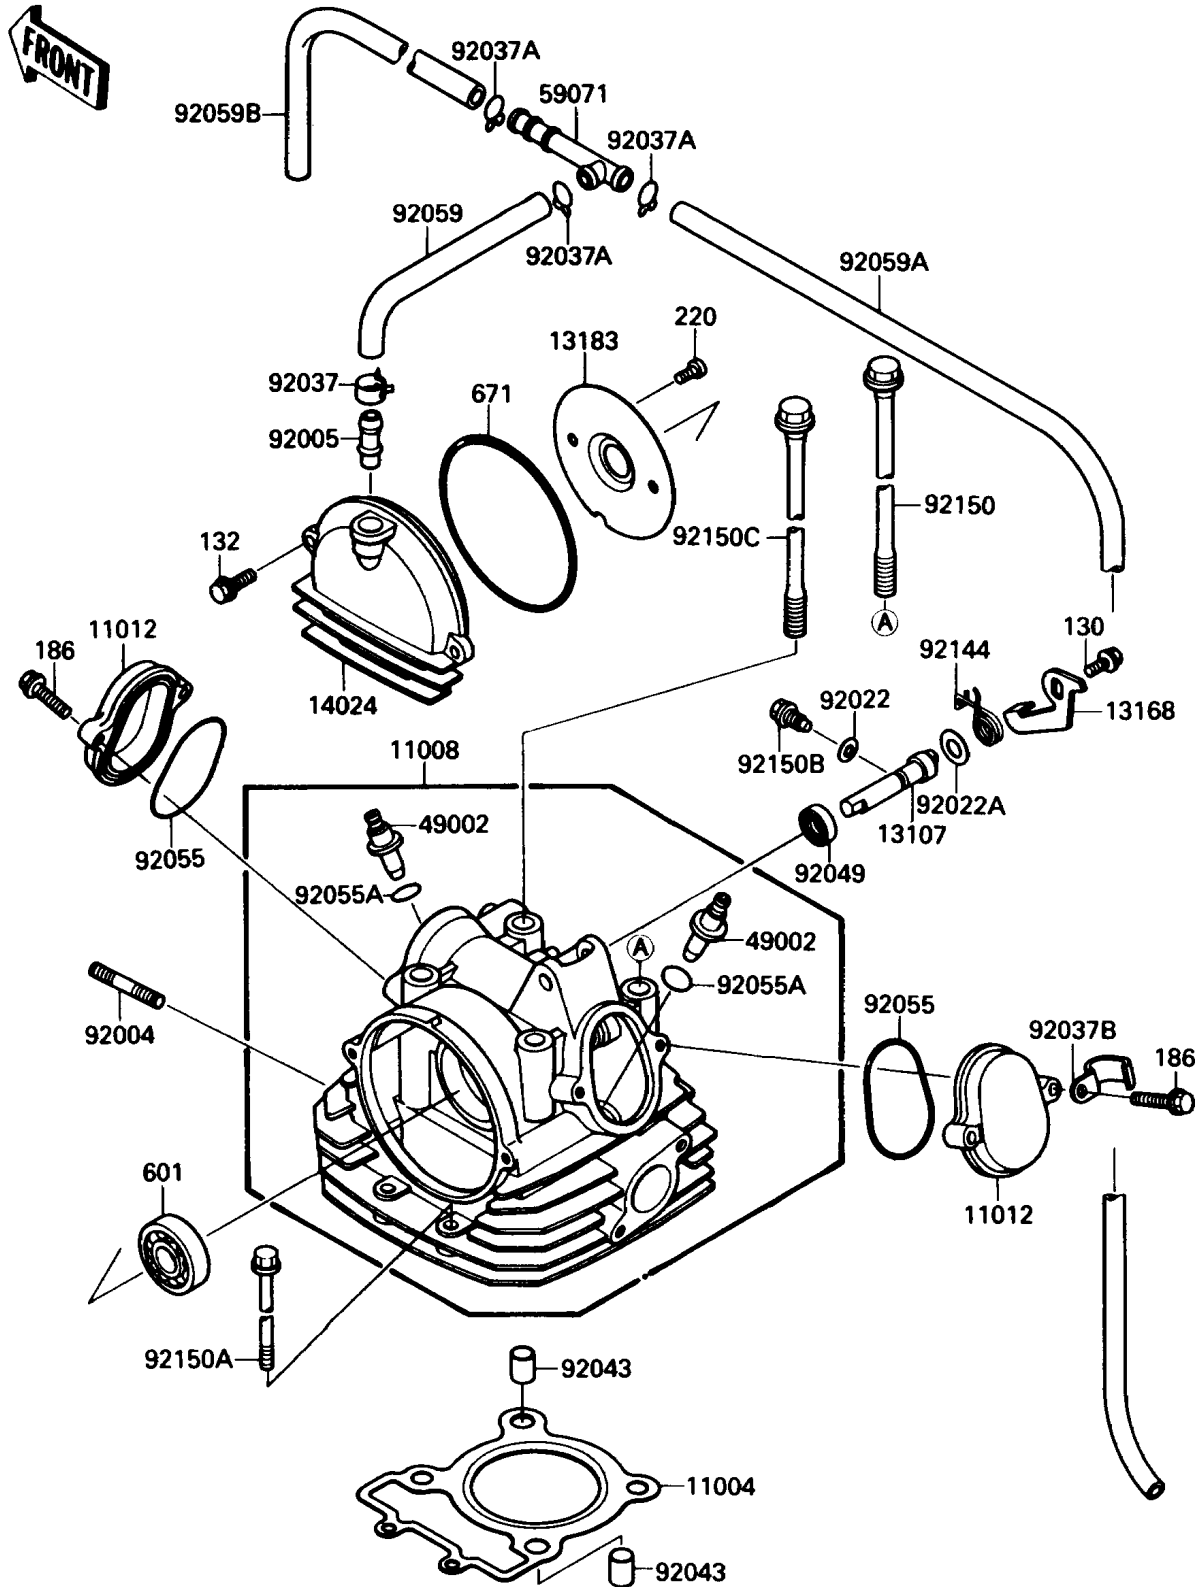

1990 Bayou 220 PARTS DIAGRAM

Cylinder Head

E1111-0195

1990 Bayou 220 PARTS LIST

Cylinder Head

ITEM NAME	PART NUMBER	QUANTITY
BOLT-FLANGED (Ref # 130)	130Y0610	1
BOLT-FLANGED-SMALL (Ref # 132)	132Y0616	2
BOLT-UPSET-WP (Ref # 186)	186G0625	4
SCREW-PAN-CROS,6X8 (Ref # 220)	220B0608	2
BEARING-BALL (Ref # 601)	601A6004ZZ	1
O RING,95MM (Ref # 671)	671B2595	1
GASKET-HEAD (Ref # 11004)	11004-1167	1
HEAD-COMP-CYLINDER (Ref # 11008)	11008-1197	1
CAP,ROCKER ARM (Ref # 11012)	11012-1486	2
SHAFT,DECOMPRESSOR (Ref # 13107)	13107-1209	1
LEVER,DECOMPRESSOR (Ref # 13168)	13168-1353	1
PLATE,CAM CHAIN (Ref # 13183)	13183-1139	1
COVER,CAMSHAFT (Ref # 14024)	14024-1485	1
GUIDE-VALVE (Ref # 49002)	49002-1079	2
JOINT (Ref # 59071)	59071-1124	1
STUD,6X30 (Ref # 92004)	92004-1128	2
FITTING,BREATHER PIPE (Ref # 92005)	92005-1161	1
WASHER,6.1X12X1 (Ref # 92022)	92022-077	1
WASHER,10.2X20X0.5 (Ref # 92022A)	92022-1649	1
CLAMP (Ref # 92037)	92037-1181	1
CLAMP,FUEL TUBE (Ref # 92037A)	92037-1271	3
CLAMP (Ref # 92037B)	92037-1939	1
PIN,10.1X12X14 (Ref # 92043)	92043-4009	2
SEAL-OIL,SD10205-1HS (Ref # 92049)	92049-1286	1
RING-O,53.5X2.6 (Ref # 92055)	92055-112	2
RING-O,VALVE GUIDE (Ref # 92055A)	92055-1177	2
TUBE,9X12X148 (Ref # 92059)	92059-1848	1
TUBE,9X12X600 (Ref # 92059A)	92059-1849	1
TUBE (Ref # 92059B)	92059-1900	1

1990 Bayou 220 PARTS LIST

Cylinder Head

ITEM NAME	PART NUMBER	QUANTITY
SPRING,DECOMPRESSOR (Ref # 92144)	92144-1154	1
BOLT,10X228 (Ref # 92150)	92002-1960	3
BOLT,6X113 (Ref # 92150A)	92002-1961	2
BOLT,DECOMPRESSOR (Ref # 92150B)	92002-1962	1
BOLT (Ref # 92150C)	92150-1107	1