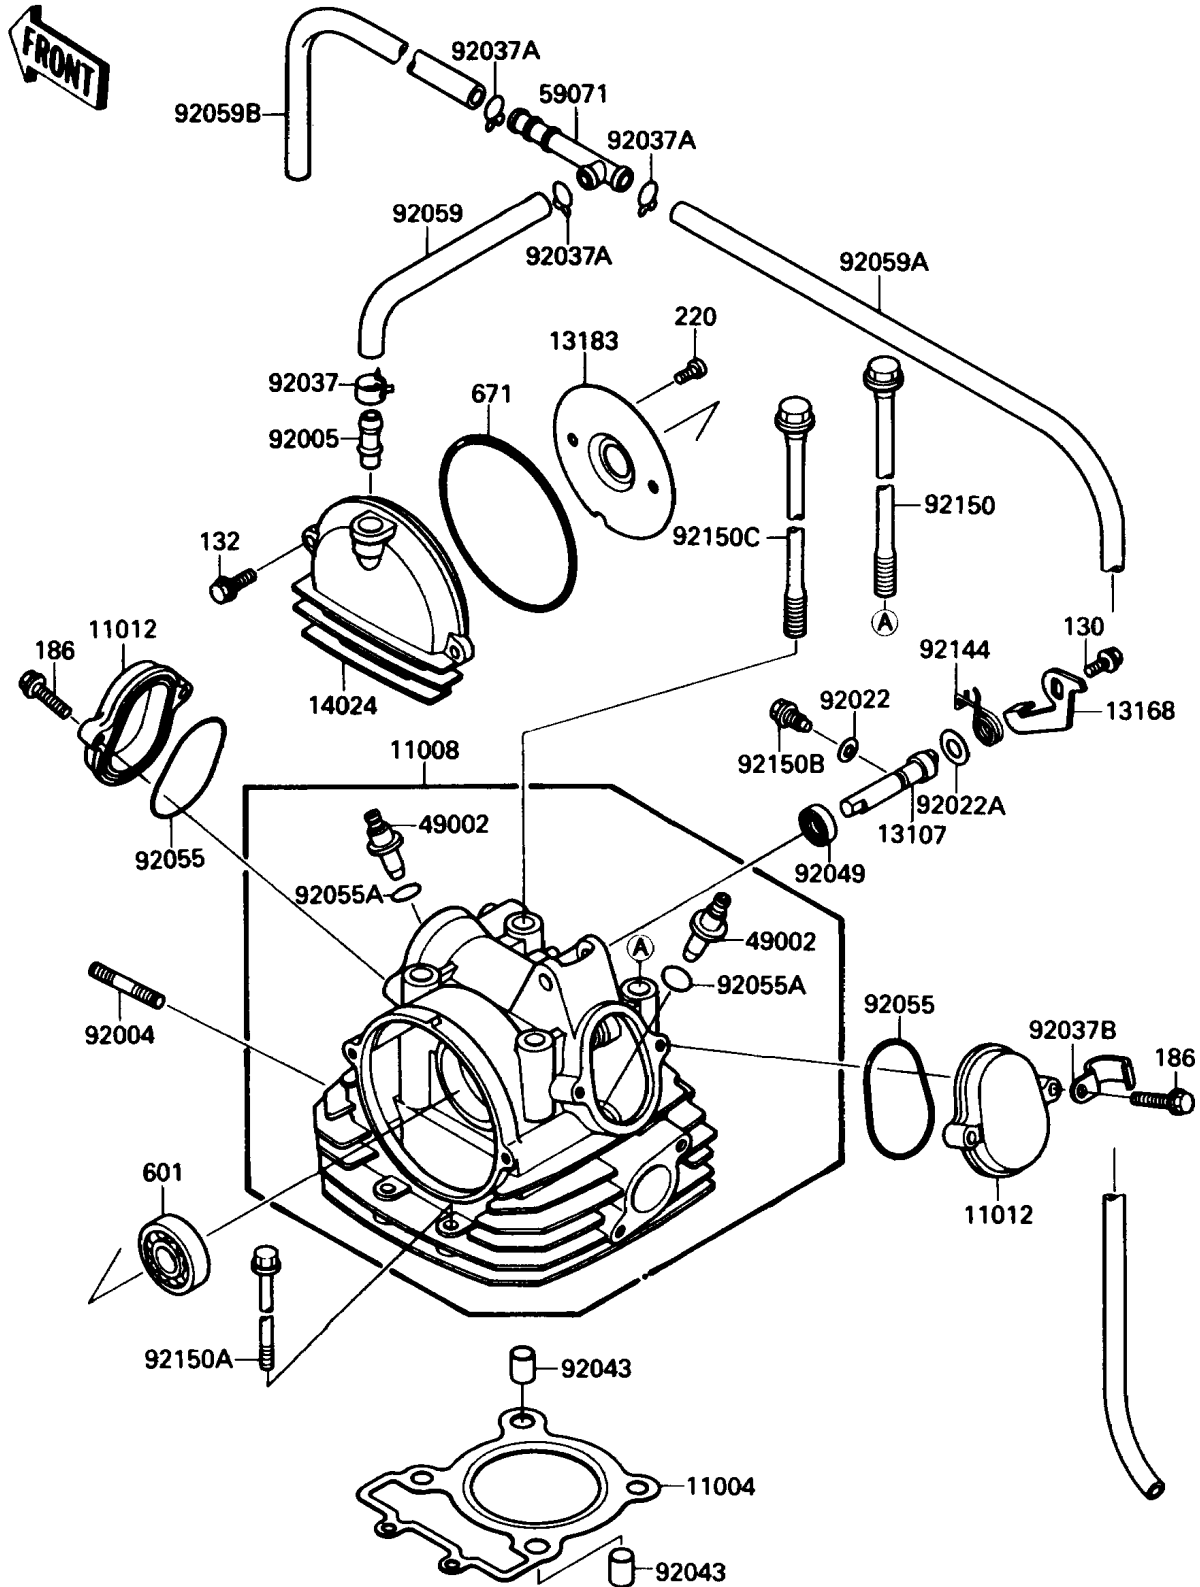

1991 Bayou 220 PARTS DIAGRAM

Cylinder Head

E1111-0195

1991 Bayou 220 PARTS LIST

Cylinder Head

ITEM NAME	PART NUMBER	QUANTITY
BOLT-FLANGED (Ref # 130)	130Y0610	1
BOLT-FLANGED-SMALL (Ref # 132)	132Y0616	2
BOLT-UPSET-WP (Ref # 186)	186G0625	4
SCREW-PAN-CROS,6X8 (Ref # 220)	220B0608	2
BEARING-BALL (Ref # 601)	601A6004ZZ	1
O RING,95MM (Ref # 671)	671B2595	1
GASKET-HEAD (Ref # 11004)	11004-1167	1
HEAD-COMP-CYLINDER (Ref # 11008)	11008-1197	1
CAP,ROCKER ARM (Ref # 11012)	11012-1486	2
SHAFT,DECOMPRESSOR (Ref # 13107)	13107-1209	1
LEVER,DECOMPRESSOR (Ref # 13168)	13168-1353	1
PLATE,CAM CHAIN (Ref # 13183)	13183-1139	1
COVER,CAMSHAFT (Ref # 14024)	14024-1485	1
GUIDE-VALVE (Ref # 49002)	49002-1079	2
JOINT (Ref # 59071)	59071-1124	1
STUD,6X30 (Ref # 92004)	92004-1128	2
FITTING,BREATHER PIPE (Ref # 92005)	92005-1161	1
WASHER,6.1X12X1 (Ref # 92022)	92022-077	1
WASHER,10.2X20X0.5 (Ref # 92022A)	92022-1649	1
CLAMP (Ref # 92037)	92037-1181	1
CLAMP,FUEL TUBE (Ref # 92037A)	92037-1271	3
CLAMP (Ref # 92037B)	92037-1939	1
PIN,10.1X12X14 (Ref # 92043)	92043-4009	2
SEAL-OIL,SD10205-1HS (Ref # 92049)	92049-1286	1
RING-O,53.5X2.6 (Ref # 92055)	92055-112	2
RING-O,VALVE GUIDE (Ref # 92055A)	92055-1177	2
TUBE,9X12X148 (Ref # 92059)	92059-1848	1
TUBE,9X12X600 (Ref # 92059A)	92059-1849	1
TUBE (Ref # 92059B)	92059-1900	1

1991 Bayou 220 PARTS LIST

Cylinder Head

ITEM NAME	PART NUMBER	QUANTITY
SPRING,DECOMPRESSOR (Ref # 92144)	92144-1154	1
BOLT,10X228 (Ref # 92150)	92002-1960	3
BOLT,6X113 (Ref # 92150A)	92002-1961	2
BOLT,DECOMPRESSOR (Ref # 92150B)	92002-1962	1
BOLT (Ref # 92150C)	92150-1107	1