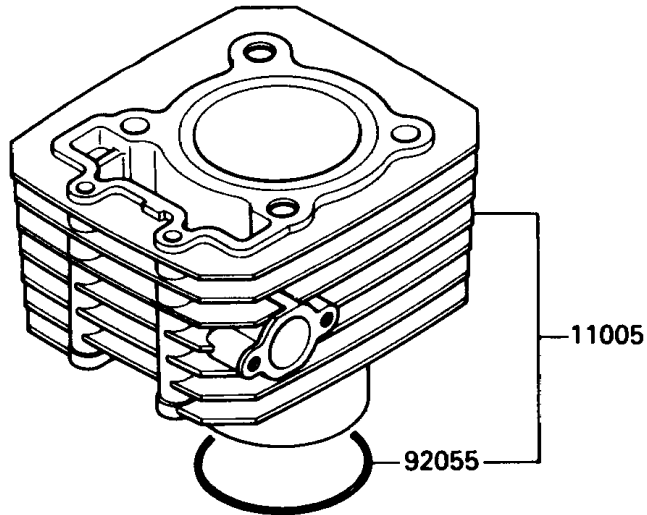

1990 Bayou 220 PARTS DIAGRAM

Cylinder/Piston

E1120-0094

1990 Bayou 220 PARTS LIST

Cylinder/Piston

ITEM NAME	PART NUMBER	QUANTITY
CYLINDER-ENGINE (Ref # 11005)	11005-1524	1
GASKET,CYLINDER BASE (Ref # 11009)	11009-1670	1
PISTON-ENGINE,STD (Ref # 13001)	13001-1282	1
PIN-PISTON (Ref # 13002)	13002-1004	1
RING-SET-PISTON,STD (Ref # 13008)	13008-1090	1
RING-SNAP,PISTON PIN (Ref # 92033)	92033-1161	2
PIN,10.1X12X14 (Ref # 92043)	92043-4009	2
RING-O,68.6MM (Ref # 92055)	92055-1178	1
RING-SET-PISTON LL,O/S 1.00 (Ref # 13024)	13024-1075	1
RING-SET-PISTON L,O/S 0.50 (Ref # 13025)	13025-1085	1
PISTON-ENGINE LL,O/S 1.00 (Ref # 13027)	13027-1154	1
PISTON-ENGINE L,O/S 0.50 (Ref # 13029)	13029-1177	1