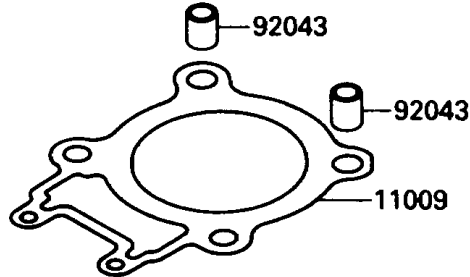

1990 Bayou 220 PARTS DIAGRAM

Cylinder/Piston

E1120-0094

1990 Bayou 220 PARTS LIST

Cylinder/Piston

ITEM NAME	PART NUMBER	QUANTITY
CYLINDER-ENGINE (Ref # 11005)	11005-1524	1
GASKET,CYLINDER BASE (Ref # 11009)	11009-1670	1
PISTON-ENGINE,STD (Ref # 13001)	13001-1282	1
PIN-PISTON (Ref # 13002)	13002-1004	1
RING-SET-PISTON,STD (Ref # 13008)	13008-1090	1
RING-SNAP,PISTON PIN (Ref # 92033)	92033-1161	2
PIN,10.1X12X14 (Ref # 92043)	92043-4009	2
RING-O,68.6MM (Ref # 92055)	92055-1178	1
RING-SET-PISTON LL,O/S 1.00 (Ref # 13024)	13024-1075	1
RING-SET-PISTON L,O/S 0.50 (Ref # 13025)	13025-1085	1
PISTON-ENGINE LL,O/S 1.00 (Ref # 13027)	13027-1154	1
PISTON-ENGINE L,O/S 0.50 (Ref # 13029)	13029-1177	1