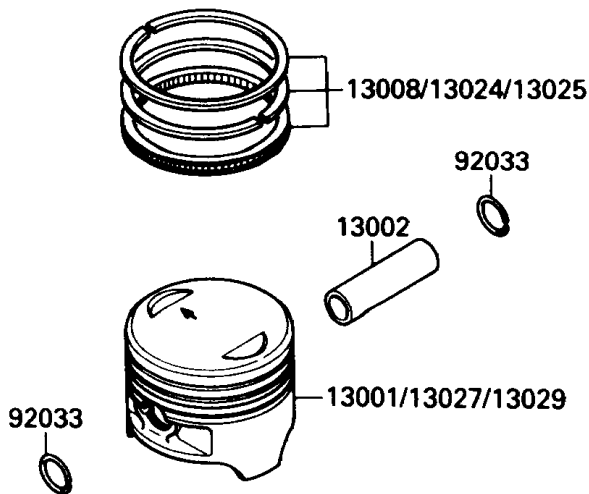

1990 Bayou 220 PARTS DIAGRAM

Cylinder/Piston

E1120-0094

1990 Bayou 220 PARTS LIST

Cylinder/Piston

ITEM NAME	PART NUMBER	QUANTITY
CYLINDER-ENGINE (Ref # 11005)	11005-1524	1
GASKET,CYLINDER BASE (Ref # 11009)	11009-1670	1
PISTON-ENGINE,STD (Ref # 13001)	13001-1282	1
PIN-PISTON (Ref # 13002)	13002-1004	1
RING-SET-PISTON,STD (Ref # 13008)	13008-1090	1
RING-SNAP,PISTON PIN (Ref # 92033)	92033-1161	2
PIN,10.1X12X14 (Ref # 92043)	92043-4009	2
RING-O,68.6MM (Ref # 92055)	92055-1178	1
RING-SET-PISTON LL,O/S 1.00 (Ref # 13024)	13024-1075	1
RING-SET-PISTON L,O/S 0.50 (Ref # 13025)	13025-1085	1
PISTON-ENGINE LL,O/S 1.00 (Ref # 13027)	13027-1154	1
PISTON-ENGINE L,O/S 0.50 (Ref # 13029)	13029-1177	1