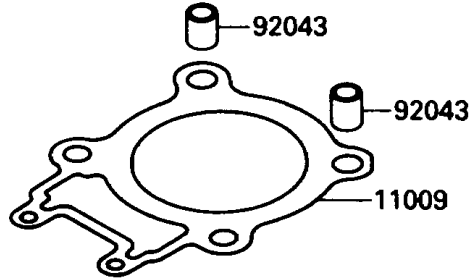

1991 Bayou 220 PARTS DIAGRAM

Cylinder/Piston

E1120-0094

1991 Bayou 220 PARTS LIST

Cylinder/Piston

ITEM NAME	PART NUMBER	QUANTITY
CYLINDER-ENGINE (Ref # 11005)	11005-1524	1
GASKET,CYLINDER BASE (Ref # 11009)	11009-1670	1
PISTON-ENGINE,STD (Ref # 13001)	13001-1282	1
PIN-PISTON (Ref # 13002)	13002-1004	1
RING-SET-PISTON,STD (Ref # 13008)	13008-1090	1
RING-SNAP,PISTON PIN (Ref # 92033)	92033-1161	2
PIN,10.1X12X14 (Ref # 92043)	92043-4009	2
RING-O,68.6MM (Ref # 92055)	92055-1178	1
RING-SET-PISTON LL,O/S 1.00 (Ref # 13024)	13024-1075	1
RING-SET-PISTON L,O/S 0.50 (Ref # 13025)	13025-1085	1
PISTON-ENGINE LL,O/S 1.00 (Ref # 13027)	13027-1154	1
PISTON-ENGINE L,O/S 0.50 (Ref # 13029)	13029-1177	1