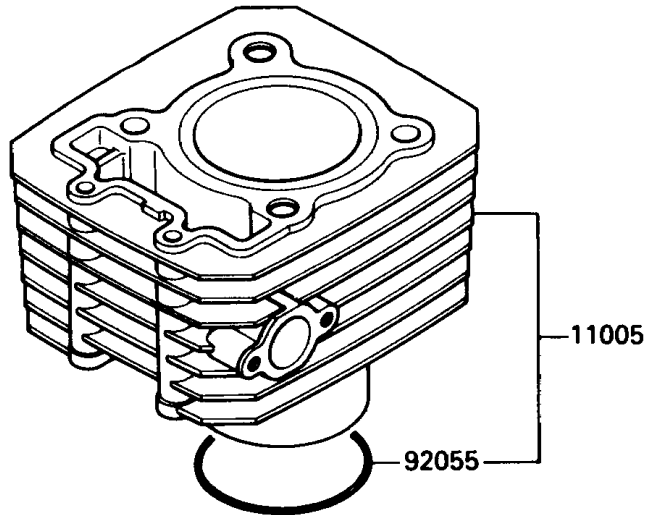

1991 Bayou 220 PARTS DIAGRAM

Cylinder/Piston

E1120-0094

1991 Bayou 220 PARTS LIST

Cylinder/Piston

ITEM NAME	PART NUMBER	QUANTITY
CYLINDER-ENGINE (Ref # 11005)	11005-1524	1
GASKET,CYLINDER BASE (Ref # 11009)	11009-1670	1
PISTON-ENGINE,STD (Ref # 13001)	13001-1282	1
PIN-PISTON (Ref # 13002)	13002-1004	1
RING-SET-PISTON,STD (Ref # 13008)	13008-1090	1
RING-SNAP,PISTON PIN (Ref # 92033)	92033-1161	2
PIN,10.1X12X14 (Ref # 92043)	92043-4009	2
RING-O,68.6MM (Ref # 92055)	92055-1178	1
RING-SET-PISTON LL,O/S 1.00 (Ref # 13024)	13024-1075	1
RING-SET-PISTON L,O/S 0.50 (Ref # 13025)	13025-1085	1
PISTON-ENGINE LL,O/S 1.00 (Ref # 13027)	13027-1154	1
PISTON-ENGINE L,O/S 0.50 (Ref # 13029)	13029-1177	1