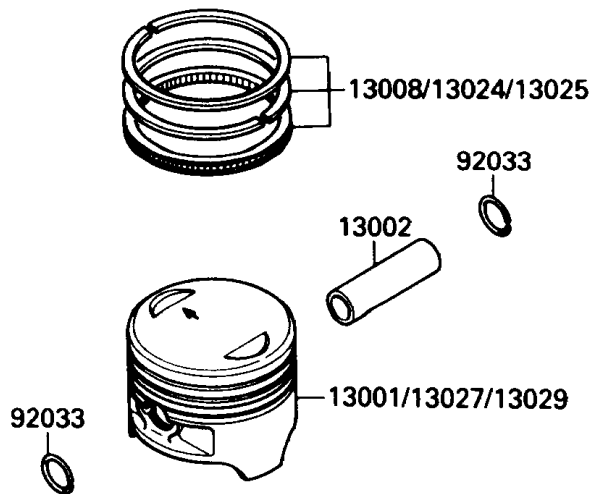

1991 Bayou 220 PARTS DIAGRAM

Cylinder/Piston

E1120-0094

1991 Bayou 220 PARTS LIST

Cylinder/Piston

ITEM NAME	PART NUMBER	QUANTITY
CYLINDER-ENGINE (Ref # 11005)	11005-1524	1
GASKET,CYLINDER BASE (Ref # 11009)	11009-1670	1
PISTON-ENGINE,STD (Ref # 13001)	13001-1282	1
PIN-PISTON (Ref # 13002)	13002-1004	1
RING-SET-PISTON,STD (Ref # 13008)	13008-1090	1
RING-SNAP,PISTON PIN (Ref # 92033)	92033-1161	2
PIN,10.1X12X14 (Ref # 92043)	92043-4009	2
RING-O,68.6MM (Ref # 92055)	92055-1178	1
RING-SET-PISTON LL,O/S 1.00 (Ref # 13024)	13024-1075	1
RING-SET-PISTON L,O/S 0.50 (Ref # 13025)	13025-1085	1
PISTON-ENGINE LL,O/S 1.00 (Ref # 13027)	13027-1154	1
PISTON-ENGINE L,O/S 0.50 (Ref # 13029)	13029-1177	1