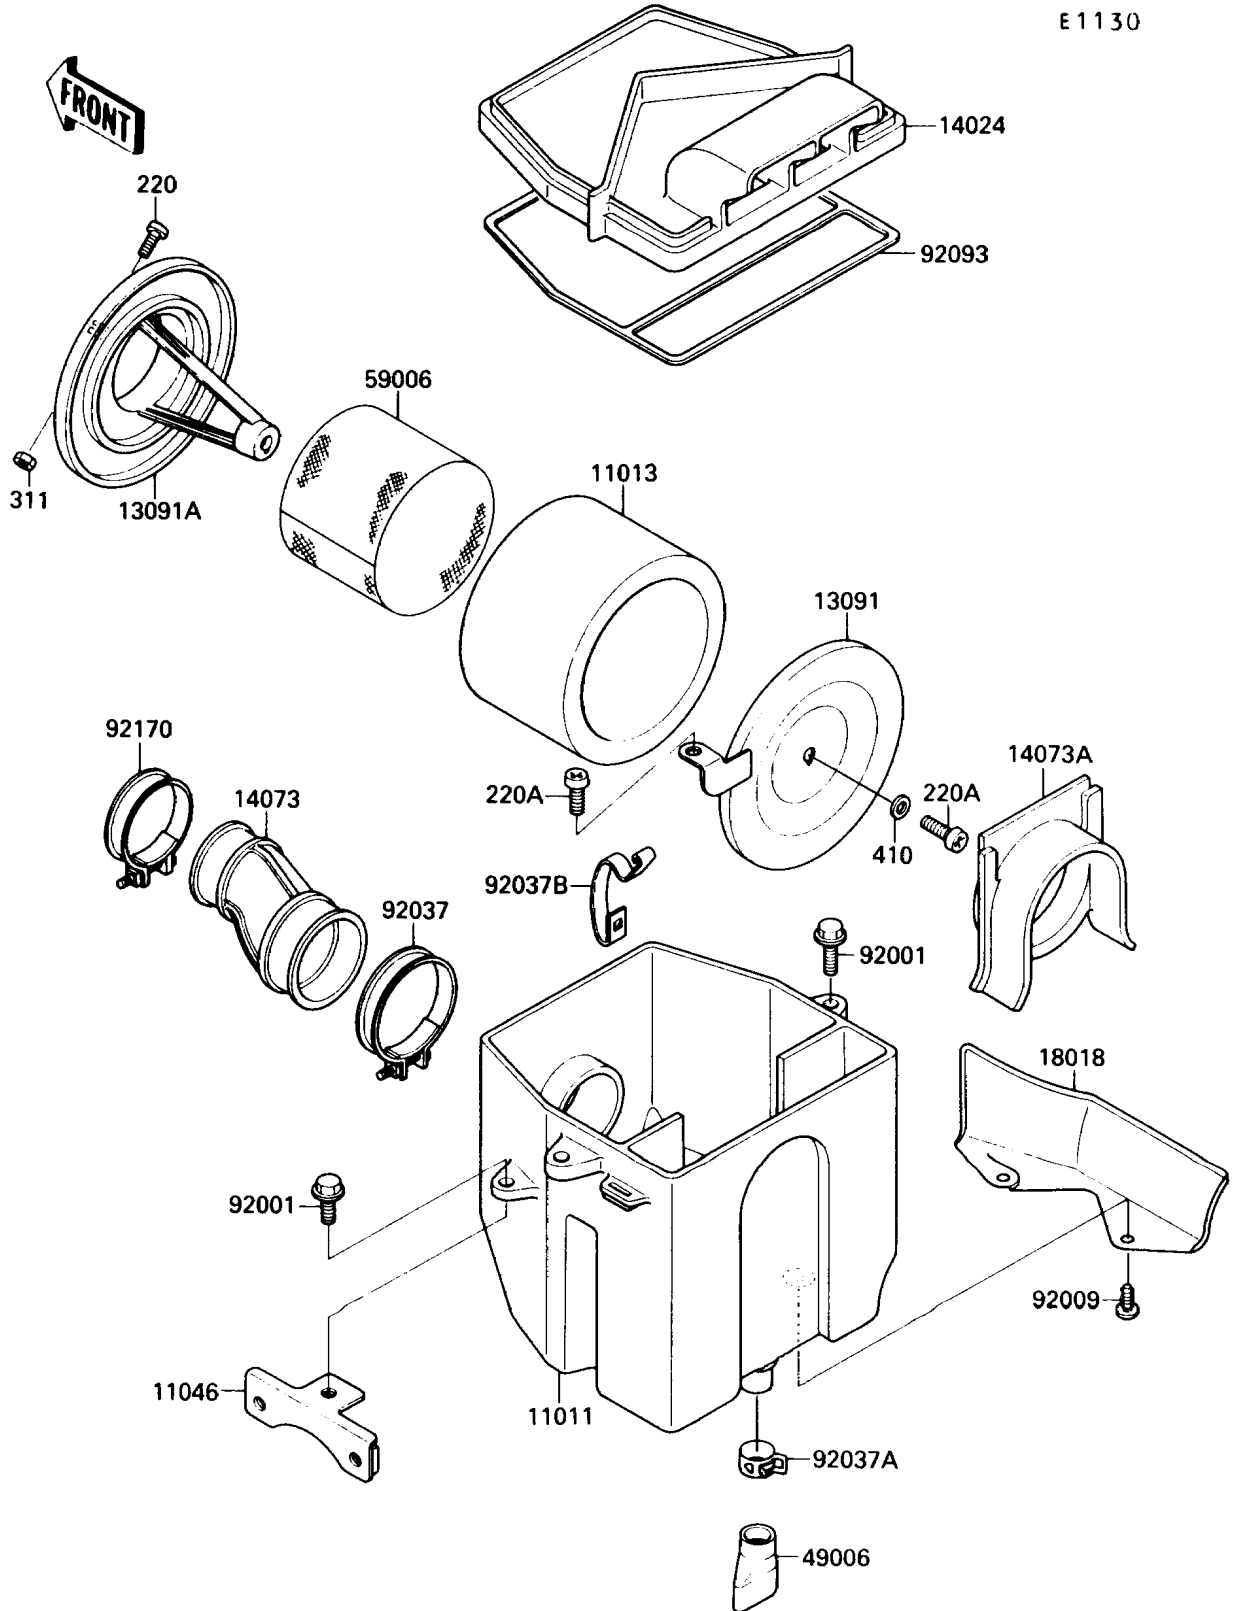

1988 Bayou 220 PARTS DIAGRAM

Air Filter

E1130

1988 Bayou 220 PARTS LIST

Air Filter

ITEM NAME	PART NUMBER	QUANTITY
SCREW-PAN-CROS (Ref # 220)	220B0516	1
SCREW-PAN-CROS,6X14 (Ref # 220A)	220B0614	2
NUT-HEX (Ref # 311)	311B0500	1
WASHER-PLAIN-SMALL,6MM (Ref # 410)	410B0600	1
CASE-AIR FILTER (Ref # 11011)	11011-1260	1
ELEMENT-AIR FILTER (Ref # 11013)	11013-1158	1
BRACKET,REGULATOR (Ref # 11046)	11045-1786	1
HOLDER,ELEMENT (Ref # 13091)	13091-1488	1
HOLDER,ELEMENT (Ref # 13091A)	13091-1510	1
COVER,AIR FILTER (Ref # 14024)	14024-1489	1
DUCT,CARBURETOR (Ref # 14073)	14073-1312	1
DUCT,AIR FILTER (Ref # 14073A)	14073-1313	1
PLATE-HEAT GUARD (Ref # 18018)	18018-1077	1
BOOT (Ref # 49006)	49006-1199	2
ARRESTER-FLAME (Ref # 59006)	59006-1052	1
BOLT,6X18 (Ref # 92001)	92001-1342	3
SCREW,TAPPING,5X10 (Ref # 92009)	92009-1332	2
CLAMP,57MM,BLACK (Ref # 92037)	92037-1452	1
CLAMP (Ref # 92037A)	92037-1460	2
CLAMP,AIR FILTER (Ref # 92037B)	92037-1783	4
SEAL,AIR FILTER (Ref # 92093)	92093-1241	1
CLAMP (Ref # 92170)	92170-1006	1