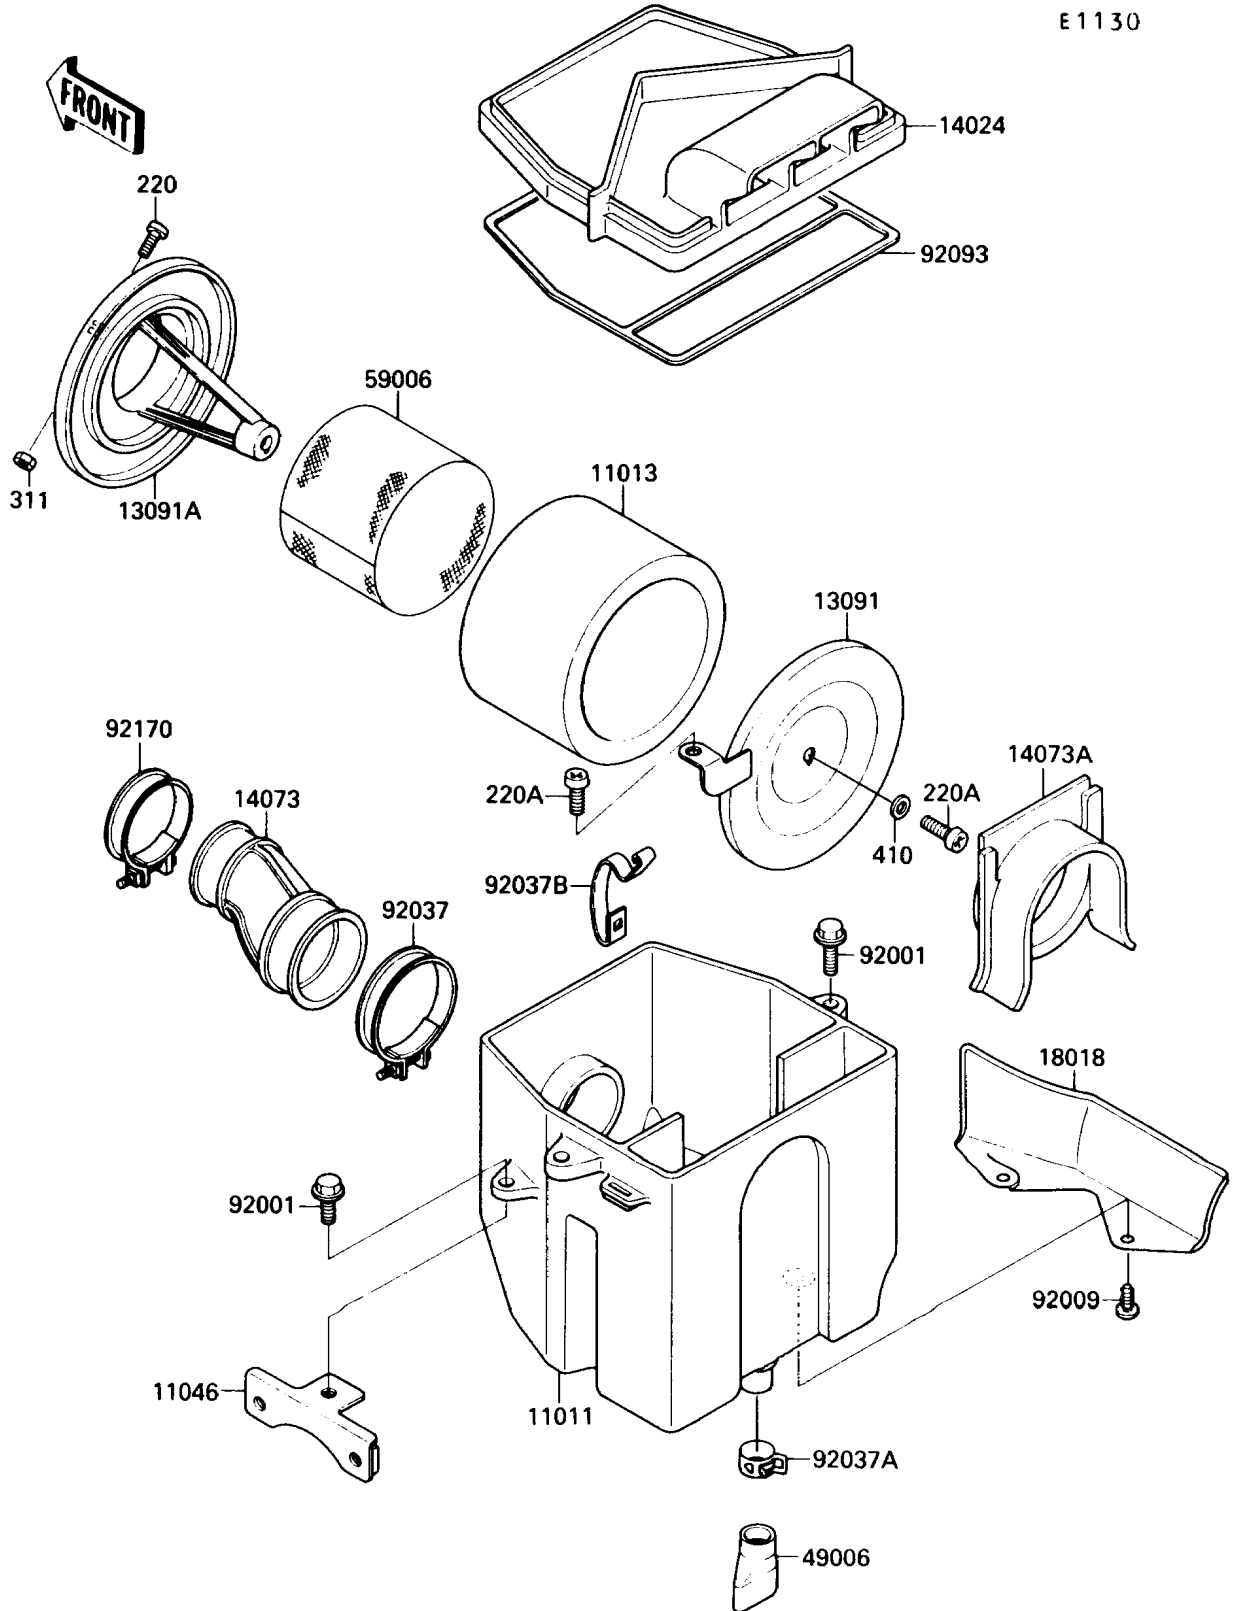

1990 Bayou 220 PARTS DIAGRAM

Air Filter

E1130

1990 Bayou 220 PARTS LIST

Air Filter

ITEM NAME	PART NUMBER	QUANTITY
SCREW-PAN-CROS (Ref # 220)	220B0516	1
SCREW-PAN-CROS,6X14 (Ref # 220A)	220B0614	2
NUT-HEX (Ref # 311)	311B0500	1
WASHER-PLAIN-SMALL,6MM (Ref # 410)	410B0600	1
CASE-AIR FILTER (Ref # 11011)	11011-1260	1
ELEMENT-AIR FILTER (Ref # 11013)	11013-1158	1
BRACKET,REGULATOR (Ref # 11046)	11045-1786	1
HOLDER,ELEMENT (Ref # 13091)	13091-1488	1
HOLDER,ELEMENT (Ref # 13091A)	13091-1510	1
COVER,AIR FILTER (Ref # 14024)	14024-1489	1
DUCT,CARBURETOR (Ref # 14073)	14073-1312	1
DUCT,AIR FILTER (Ref # 14073A)	14073-1313	1
PLATE-HEAT GUARD (Ref # 18018)	18018-1077	1
BOOT (Ref # 49006)	49006-1199	2
ARRESTER-FLAME (Ref # 59006)	59006-1052	1
BOLT,6X18 (Ref # 92001)	92001-1342	3
SCREW,TAPPING,5X10 (Ref # 92009)	92009-1332	2
CLAMP,57MM,BLACK (Ref # 92037)	92037-1452	1
CLAMP (Ref # 92037A)	92037-1460	2
CLAMP,AIR FILTER (Ref # 92037B)	92037-1783	4
SEAL,AIR FILTER (Ref # 92093)	92093-1241	1
CLAMP (Ref # 92170)	92170-1006	1