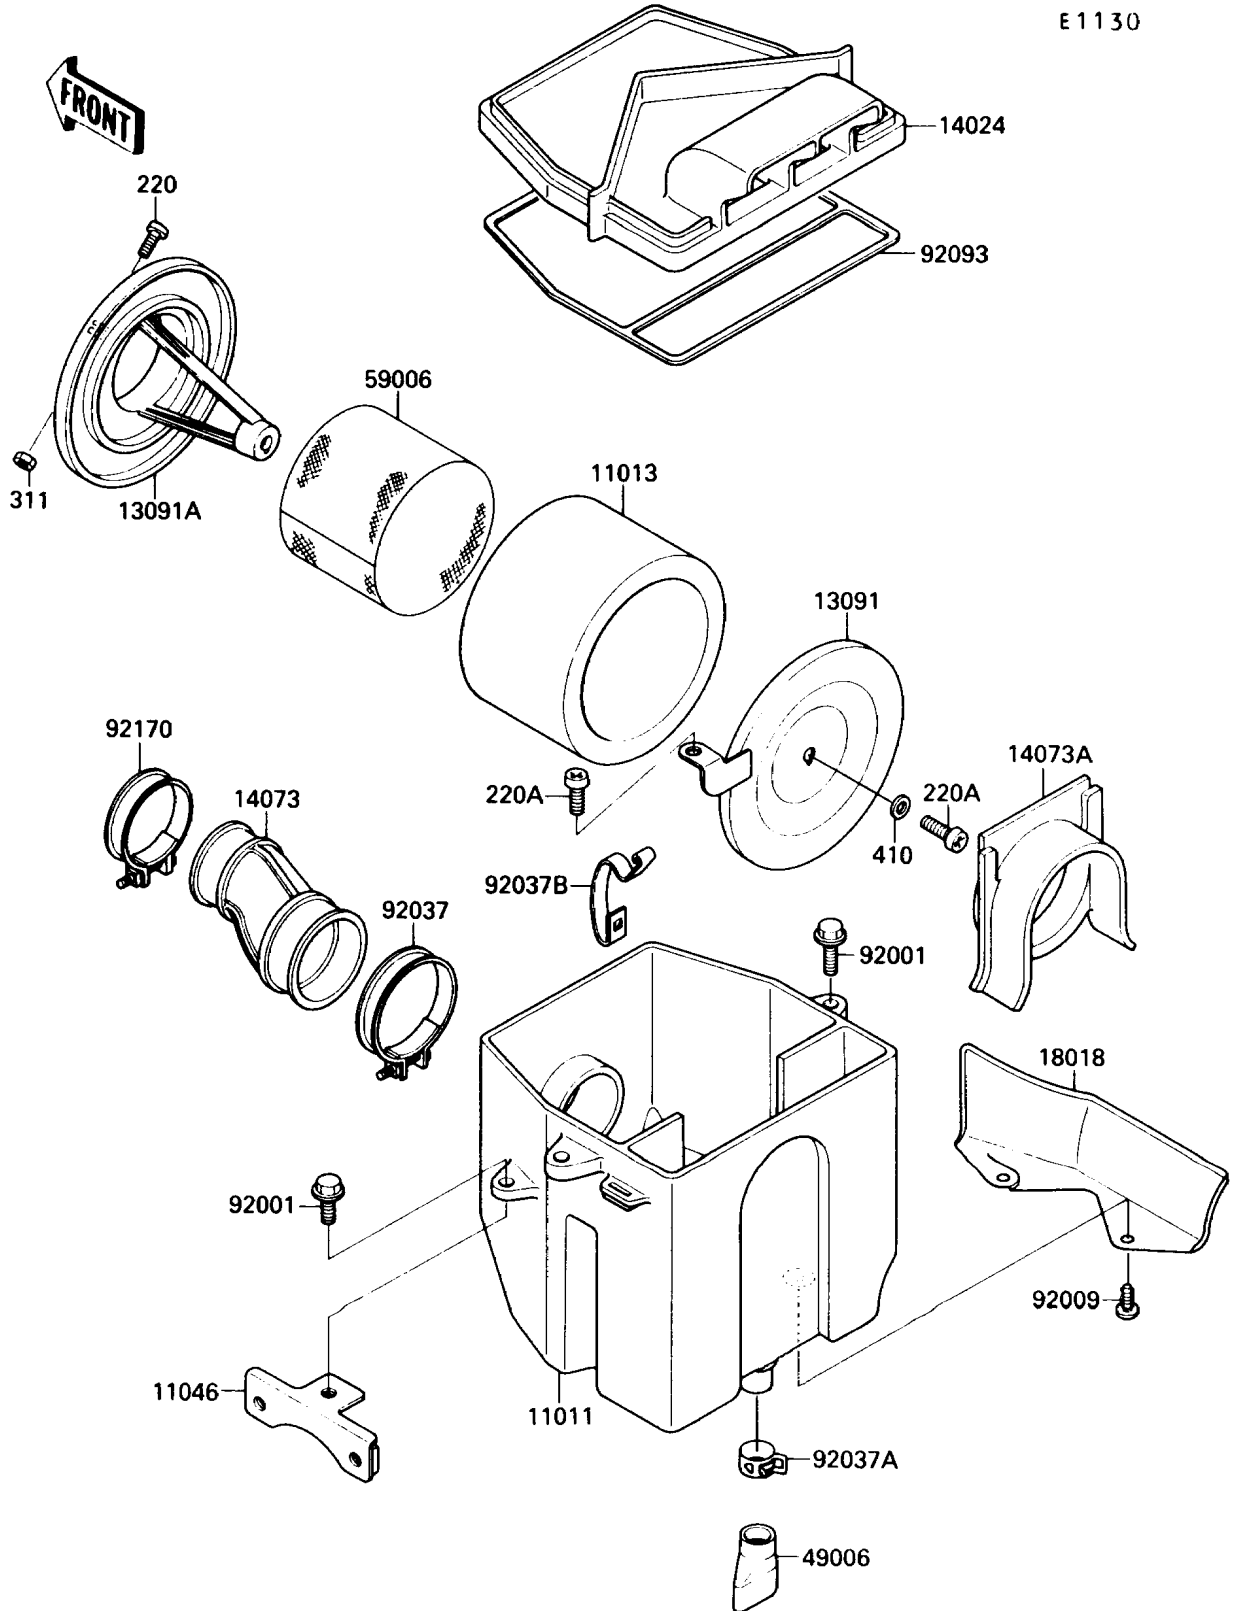

1991 Bayou 220 PARTS DIAGRAM

Air Filter

E 1130

1991 Bayou 220 PARTS LIST

Air Filter

ITEM NAME	PART NUMBER	QUANTITY
SCREW-PAN-CROS (Ref # 220)	220B0516	1
SCREW-PAN-CROS,6X14 (Ref # 220A)	220B0614	2
NUT-HEX (Ref # 311)	311B0500	1
WASHER-PLAIN-SMALL,6MM (Ref # 410)	410B0600	1
CASE-AIR FILTER (Ref # 11011)	11011-1260	1
ELEMENT-AIR FILTER (Ref # 11013)	11013-1158	1
BRACKET,REGULATOR (Ref # 11046)	11045-1786	1
HOLDER,ELEMENT (Ref # 13091)	13091-1488	1
HOLDER,ELEMENT (Ref # 13091A)	13091-1510	1
COVER,AIR FILTER (Ref # 14024)	14024-1489	1
DUCT,CARBURETOR (Ref # 14073)	14073-1312	1
DUCT,AIR FILTER (Ref # 14073A)	14073-1313	1
PLATE-HEAT GUARD (Ref # 18018)	18018-1077	1
BOOT (Ref # 49006)	49006-1199	2
ARRESTER-FLAME (Ref # 59006)	59006-1052	1
BOLT,6X18 (Ref # 92001)	92001-1342	3
SCREW,TAPPING,5X10 (Ref # 92009)	92009-1332	2
CLAMP,57MM,BLACK (Ref # 92037)	92037-1452	1
CLAMP (Ref # 92037A)	92037-1460	2
CLAMP,AIR FILTER (Ref # 92037B)	92037-1783	4
SEAL,AIR FILTER (Ref # 92093)	92093-1241	1
CLAMP (Ref # 92170)	92170-1006	1