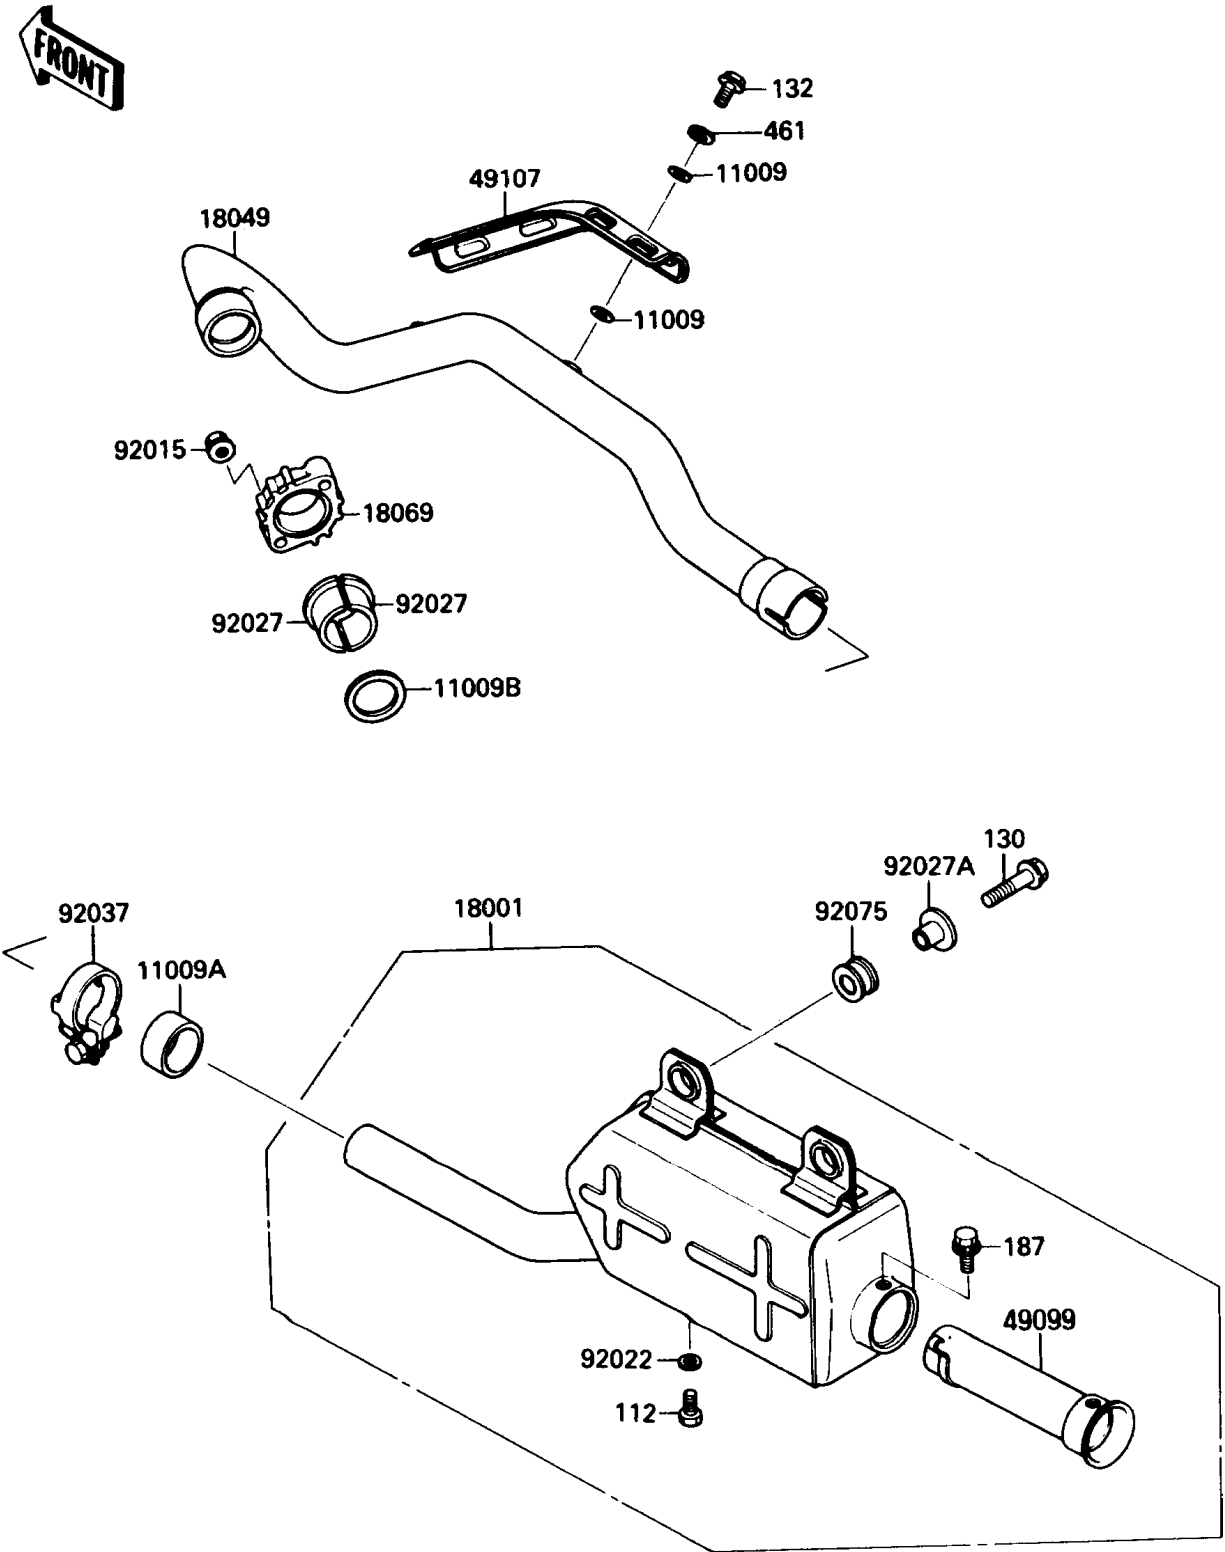

1988 Bayou 220 PARTS DIAGRAM

Muffler

E1140-0283

1988 Bayou 220 PARTS LIST

Muffler

ITEM NAME	PART NUMBER	QUANTITY
BOLT-UPSET (Ref # 112)	112B0608	1
BOLT-FLANGED,8X30 (Ref # 130)	130J0830	2
BOLT-FLANGED-SMALL,6X10 (Ref # 132)	132J0610	2
BOLT-UPSET-WSP (Ref # 187)	187B0612	1
WASHER-SPRING,6MM,BLACK (Ref # 461)	461K0600	2
GASKET,6,2X11,5X1,5 (Ref # 11009)	11009-1451	4
GASKET,EXHAUST PIPE CONNECTING (Ref # 11009A)	11009-1718	1
GASKET,EXHAUST PIPE HOLDER (Ref # 11009B)	11009-1866	1
MUFFLER (Ref # 18001)	18001-1667	1
PIPE-EXHAUST (Ref # 18049)	18049-1415	1
HOLDER-EXHAUST PIPE (Ref # 18069)	18069-1078	1
BAFFLE-PIPE MUFFLER (Ref # 49099)	49099-1249	1
COVER-EXHAUST PIPE (Ref # 49107)	49107-1074	1
NUT,6MM (Ref # 92015)	92015-1365	2
WASHER,6.2X11X1 (Ref # 92022)	92022-304	1
COLLAR,L=14.5 (Ref # 92027)	92027-1142	2
COLLAR,MUFFLER (Ref # 92027A)	92027-1981	2
CLAMP (Ref # 92037)	92037-1956	1
DAMPER,MUFFLER (Ref # 92075)	92075-1809	2