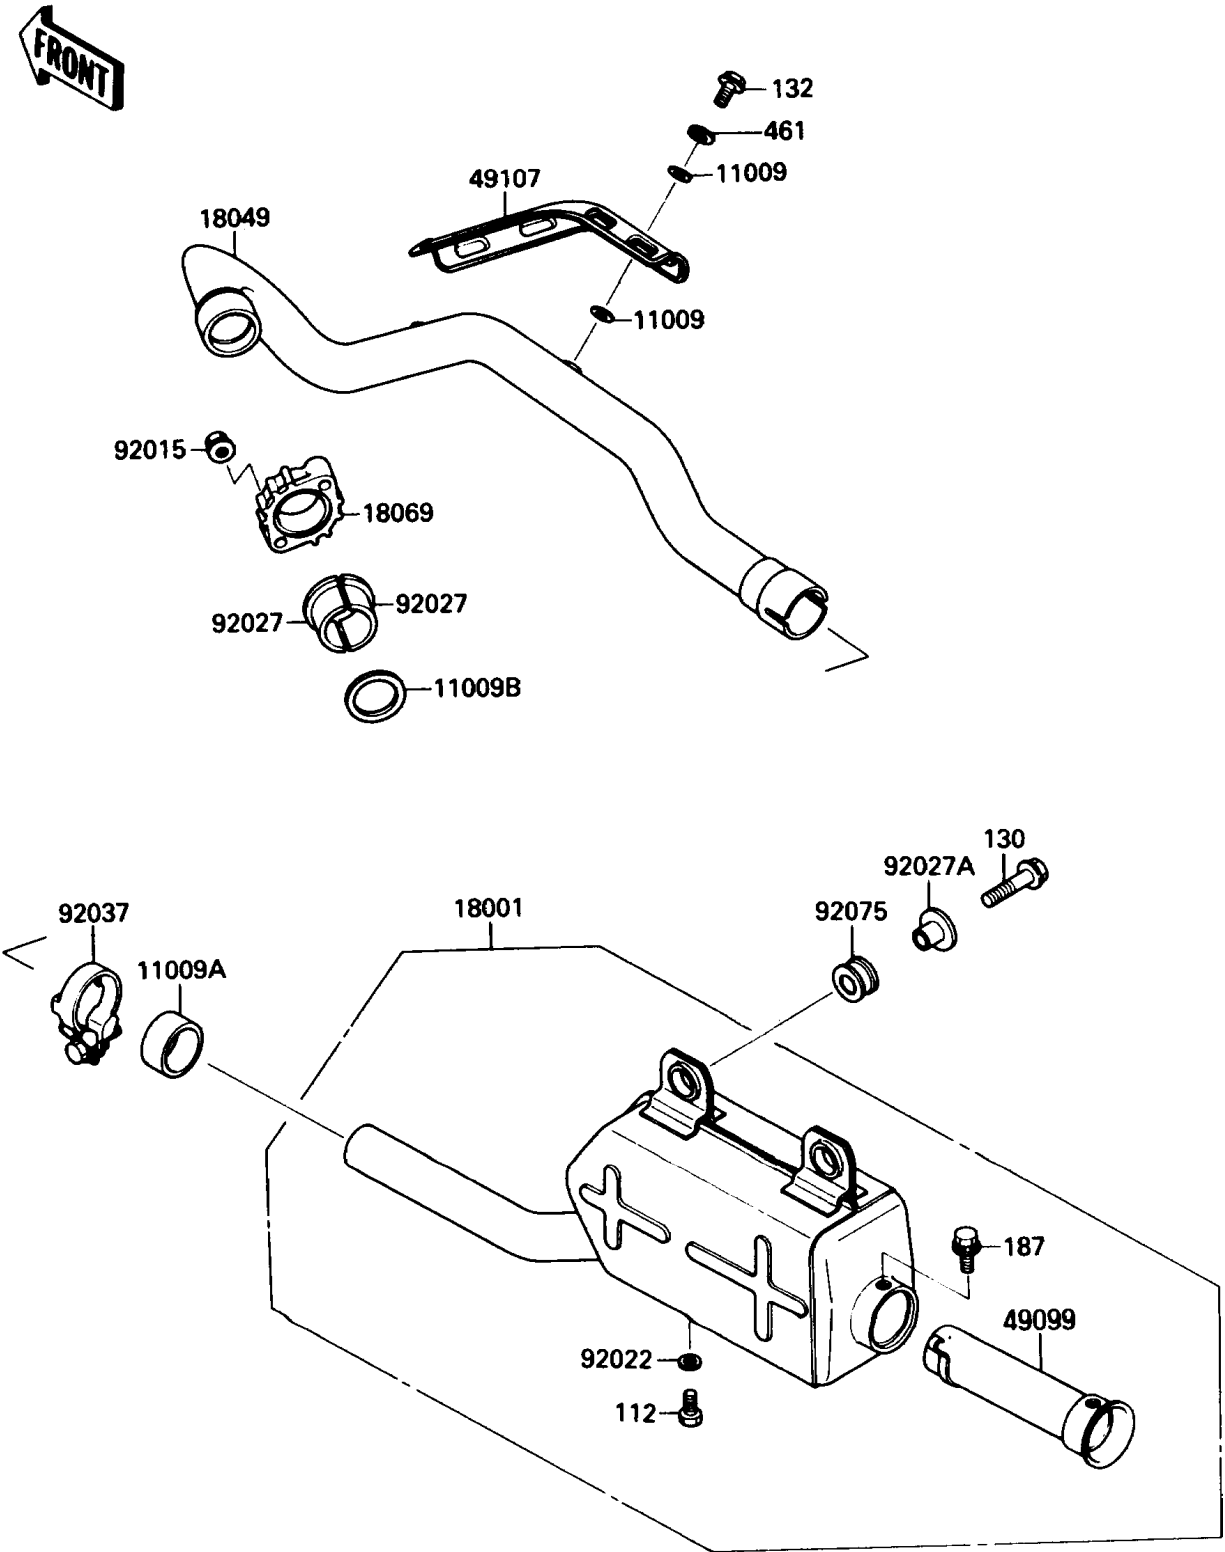

1991 Bayou 220 PARTS DIAGRAM

Muffler

E1140-0283

1991 Bayou 220 PARTS LIST

Muffler

ITEM NAME	PART NUMBER	QUANTITY
BOLT-UPSET (Ref # 112)	112B0608	1
BOLT-FLANGED,8X30 (Ref # 130)	130J0830	2
BOLT-FLANGED-SMALL,6X10 (Ref # 132)	132J0610	2
BOLT-UPSET-WSP (Ref # 187)	187B0612	1
WASHER-SPRING,6MM,BLACK (Ref # 461)	461K0600	2
GASKET,6,2X11,5X1,5 (Ref # 11009)	11009-1451	4
GASKET,EXHAUST PIPE CONNECTING (Ref # 11009A)	11009-1718	1
GASKET,EXHAUST PIPE HOLDER (Ref # 11009B)	11009-1866	1
MUFFLER (Ref # 18001)	18001-1667	1
PIPE-EXHAUST (Ref # 18049)	18049-1415	1
HOLDER-EXHAUST PIPE (Ref # 18069)	18069-1078	1
BAFFLE-PIPE MUFFLER (Ref # 49099)	49099-1249	1
COVER-EXHAUST PIPE (Ref # 49107)	49107-1074	1
NUT,6MM (Ref # 92015)	92015-1365	2
WASHER,6.2X11X1 (Ref # 92022)	92022-304	1
COLLAR,L=14.5 (Ref # 92027)	92027-1142	2
COLLAR,MUFFLER (Ref # 92027A)	92027-1981	2
CLAMP (Ref # 92037)	92037-1956	1
DAMPER,MUFFLER (Ref # 92075)	92075-1809	2