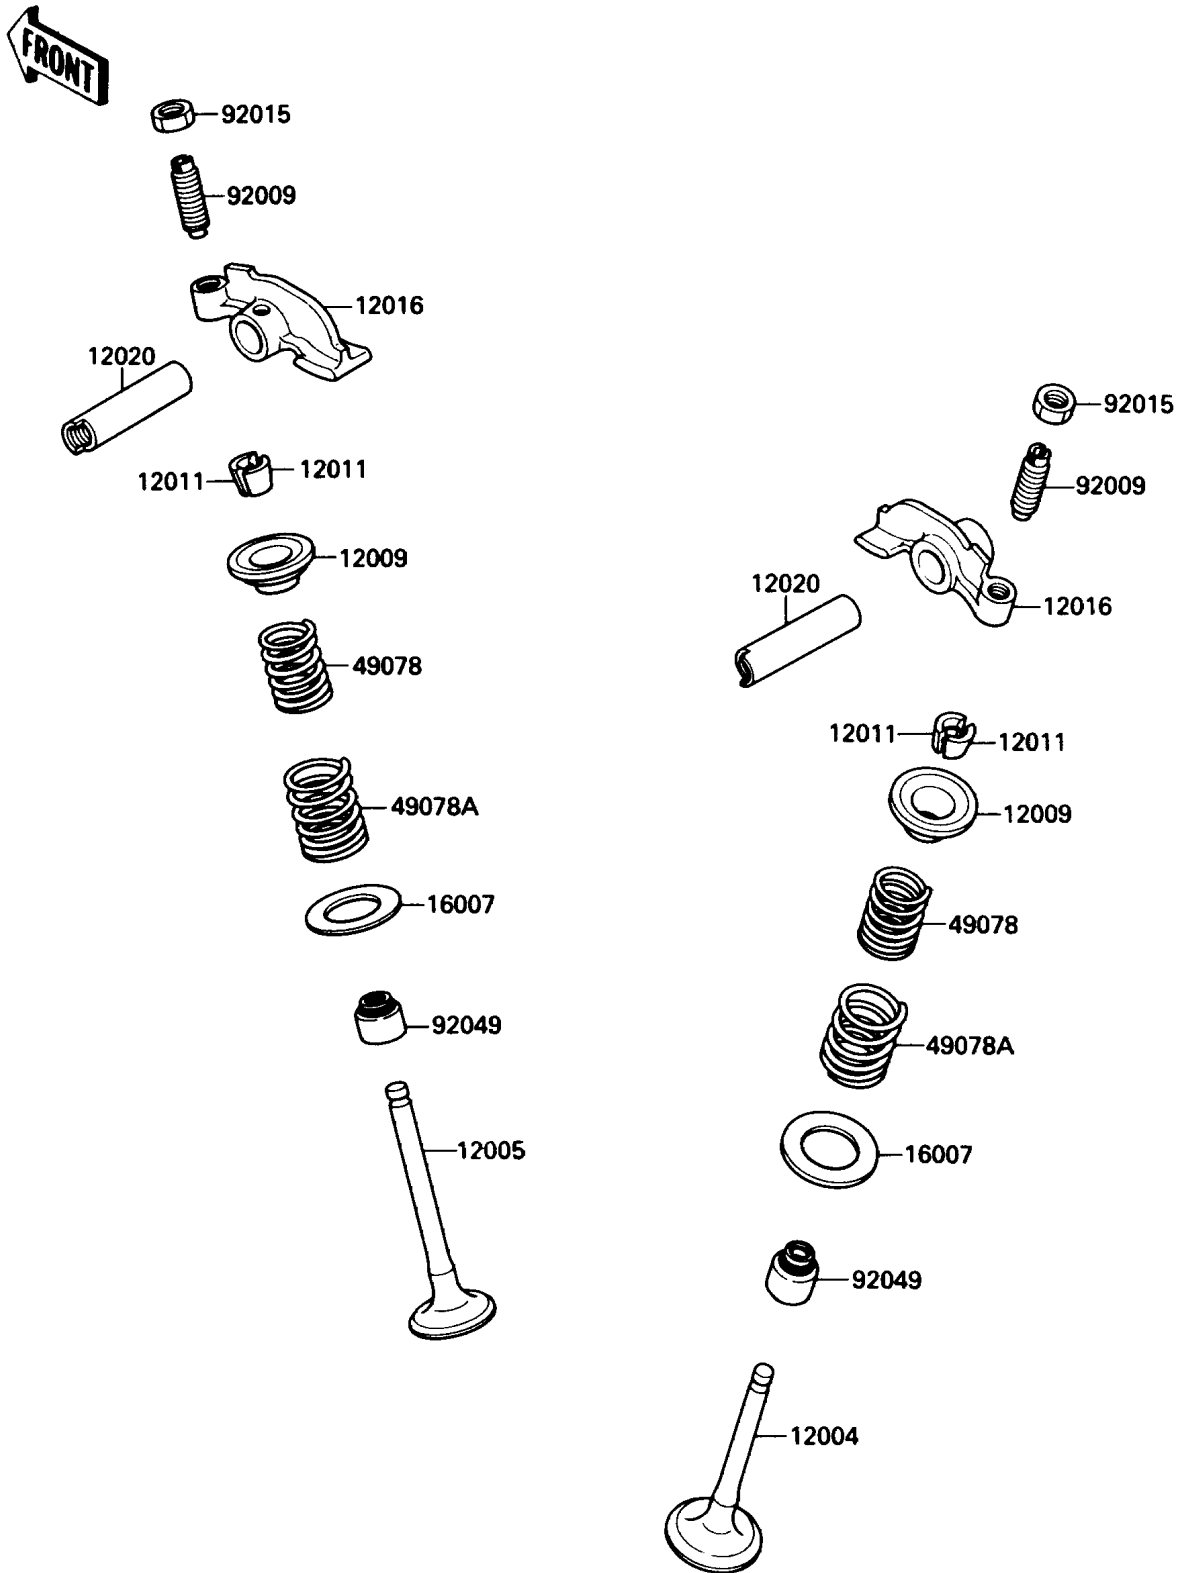

1990 Bayou 220 PARTS DIAGRAM

Valve

E1210-0052

1990 Bayou 220 PARTS LIST

Valve

ITEM NAME	PART NUMBER	QUANTITY
VALVE-INTAKE (Ref # 12004)	12004-1082	1
VALVE-EXHAUST (Ref # 12005)	12005-1093	1
RETAINER-VALVE SPRING (Ref # 12009)	12009-1001	2
COLLET (Ref # 12011)	12011-1003	4
ARM-ROCKER (Ref # 12016)	12016-1077	2
SHAFT-ROCKER (Ref # 12020)	12020-1053	2
SEAT-SPRING (Ref # 16007)	16007-1106	2
SPRING-ENGINE VALVE,INNER (Ref # 49078)	12007-1001	2
SPRING-ENGINE VALVE,OUTER (Ref # 49078A)	12007-1002	2
SCREW,6MM (Ref # 92009)	92009-1032	2
NUT,6MM (Ref # 92015)	92016-061	2
SEAL-OIL,RVC2-5.5X8.5X8.3 (Ref # 92049)	92049-1062	2