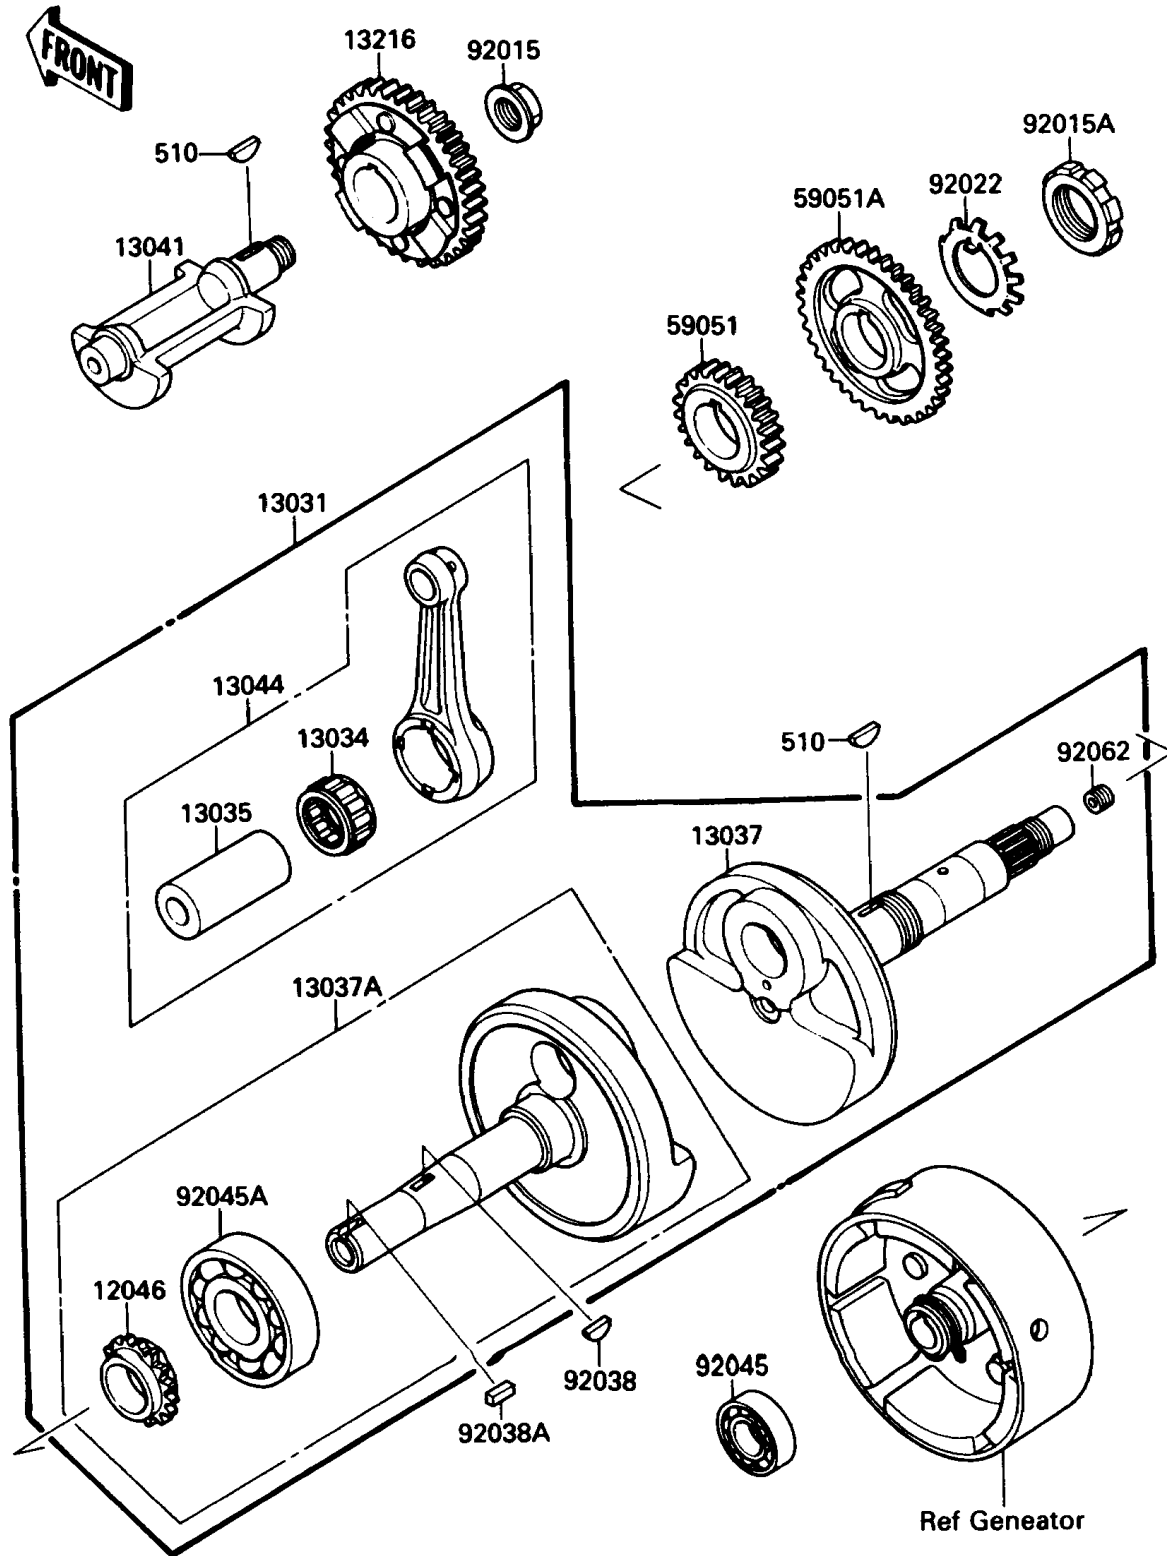

1988 Bayou 220 PARTS DIAGRAM

Crankshaft

E1321-0095

1988 Bayou 220 PARTS LIST

Crankshaft

ITEM NAME	PART NUMBER	QUANTITY
KEY-WOODRUFF (Ref # 510)	510A5100	2
SPROCKET,CAM CHAIN,19T (Ref # 12046)	12046-1058	1
CRANKSHAFT-COMP (Ref # 13031)	13031-1250	1
BEARING-BIG END,KT283817EGC (Ref # 13034)	13034-1080	1
PIN-CRANK (Ref # 13035)	13035-1063	1
CRANKSHAFT,RH (Ref # 13037)	13037-1312	1
CRANKSHAFT,LH (Ref # 13037A)	13037-5074	1
BALANCER (Ref # 13041)	13041-1080	1
SET-CONNECTING ROD (Ref # 13044)	13044-5070	1
GEAR-COMP,BALANCER (Ref # 13216)	13216-1112	1
GEAR,OIL PUMP,30T (Ref # 59051)	59051-1187	1
GEAR-SPUR,39T (Ref # 59051A)	59051-1188	1
NUT,16MM (Ref # 92015)	92015-1465	1
NUT,PUMP GEAR,30MM (Ref # 92015A)	92015-1511	1
WASHER,PUMP GEAR (Ref # 92022)	92022-1682	1
KEY,WOODRUFF (Ref # 92038)	92038-001	1
KEY,SUNK (Ref # 92038A)	92038-1051	1
BEARING-BALL,#6903C3 (Ref # 92045)	92045-1131	1
BEARING-BALL (Ref # 92045A)	92045-1172	1
NOZZLE (Ref # 92062)	92062-1068	1