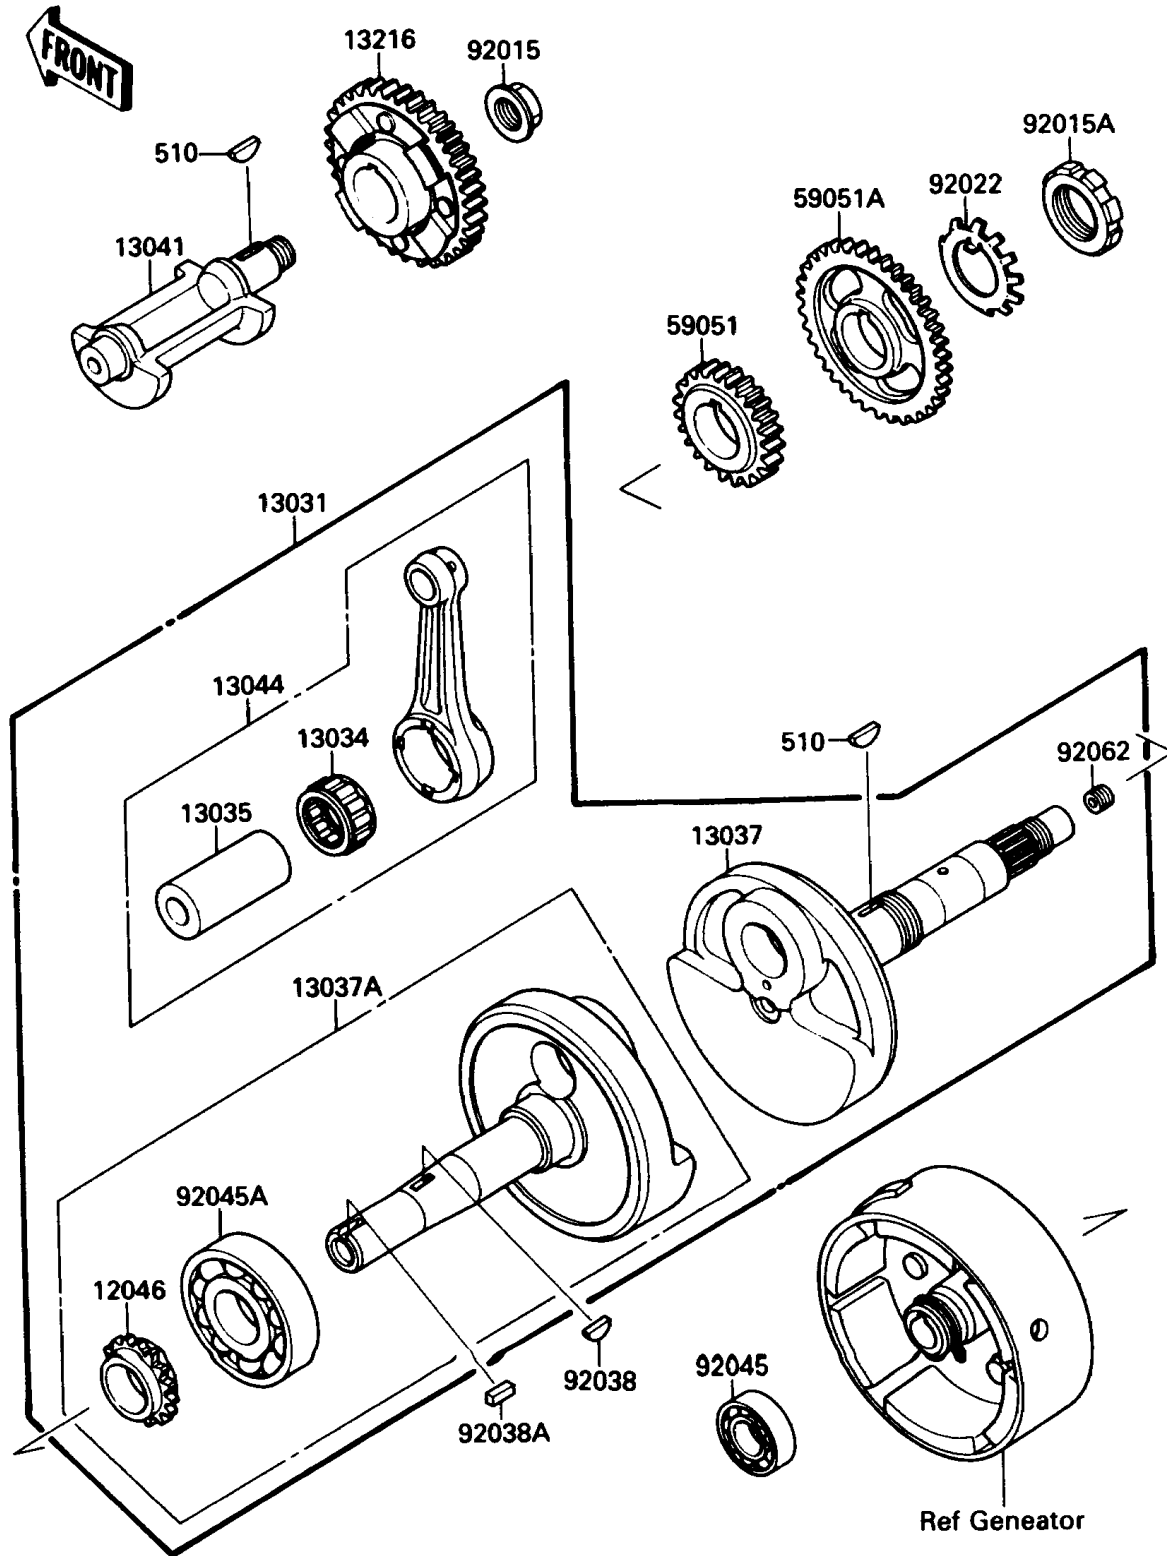

1991 Bayou 220 PARTS DIAGRAM

Crankshaft

E1321-0095

1991 Bayou 220 PARTS LIST

Crankshaft

ITEM NAME	PART NUMBER	QUANTITY
KEY-WOODRUFF (Ref # 510)	510A5100	2
SPROCKET,CAM CHAIN,19T (Ref # 12046)	12046-1058	1
CRANKSHAFT-COMP (Ref # 13031)	13031-1250	1
BEARING-BIG END,KT283817EGC (Ref # 13034)	13034-1080	1
PIN-CRANK (Ref # 13035)	13035-1063	1
CRANKSHAFT,RH (Ref # 13037)	13037-1312	1
CRANKSHAFT,LH (Ref # 13037A)	13037-5074	1
BALANCER (Ref # 13041)	13041-1080	1
SET-CONNECTING ROD (Ref # 13044)	13044-5070	1
GEAR-COMP,BALANCER (Ref # 13216)	13216-1112	1
GEAR,OIL PUMP,30T (Ref # 59051)	59051-1187	1
GEAR-SPUR,39T (Ref # 59051A)	59051-1188	1
NUT,16MM (Ref # 92015)	92015-1465	1
NUT,PUMP GEAR,30MM (Ref # 92015A)	92015-1511	1
WASHER,PUMP GEAR (Ref # 92022)	92022-1682	1
KEY,WOODRUFF (Ref # 92038)	92038-001	1
KEY,SUNK (Ref # 92038A)	92038-1051	1
BEARING-BALL,#6903C3 (Ref # 92045)	92045-1131	1
BEARING-BALL (Ref # 92045A)	92045-1172	1
NOZZLE (Ref # 92062)	92062-1068	1