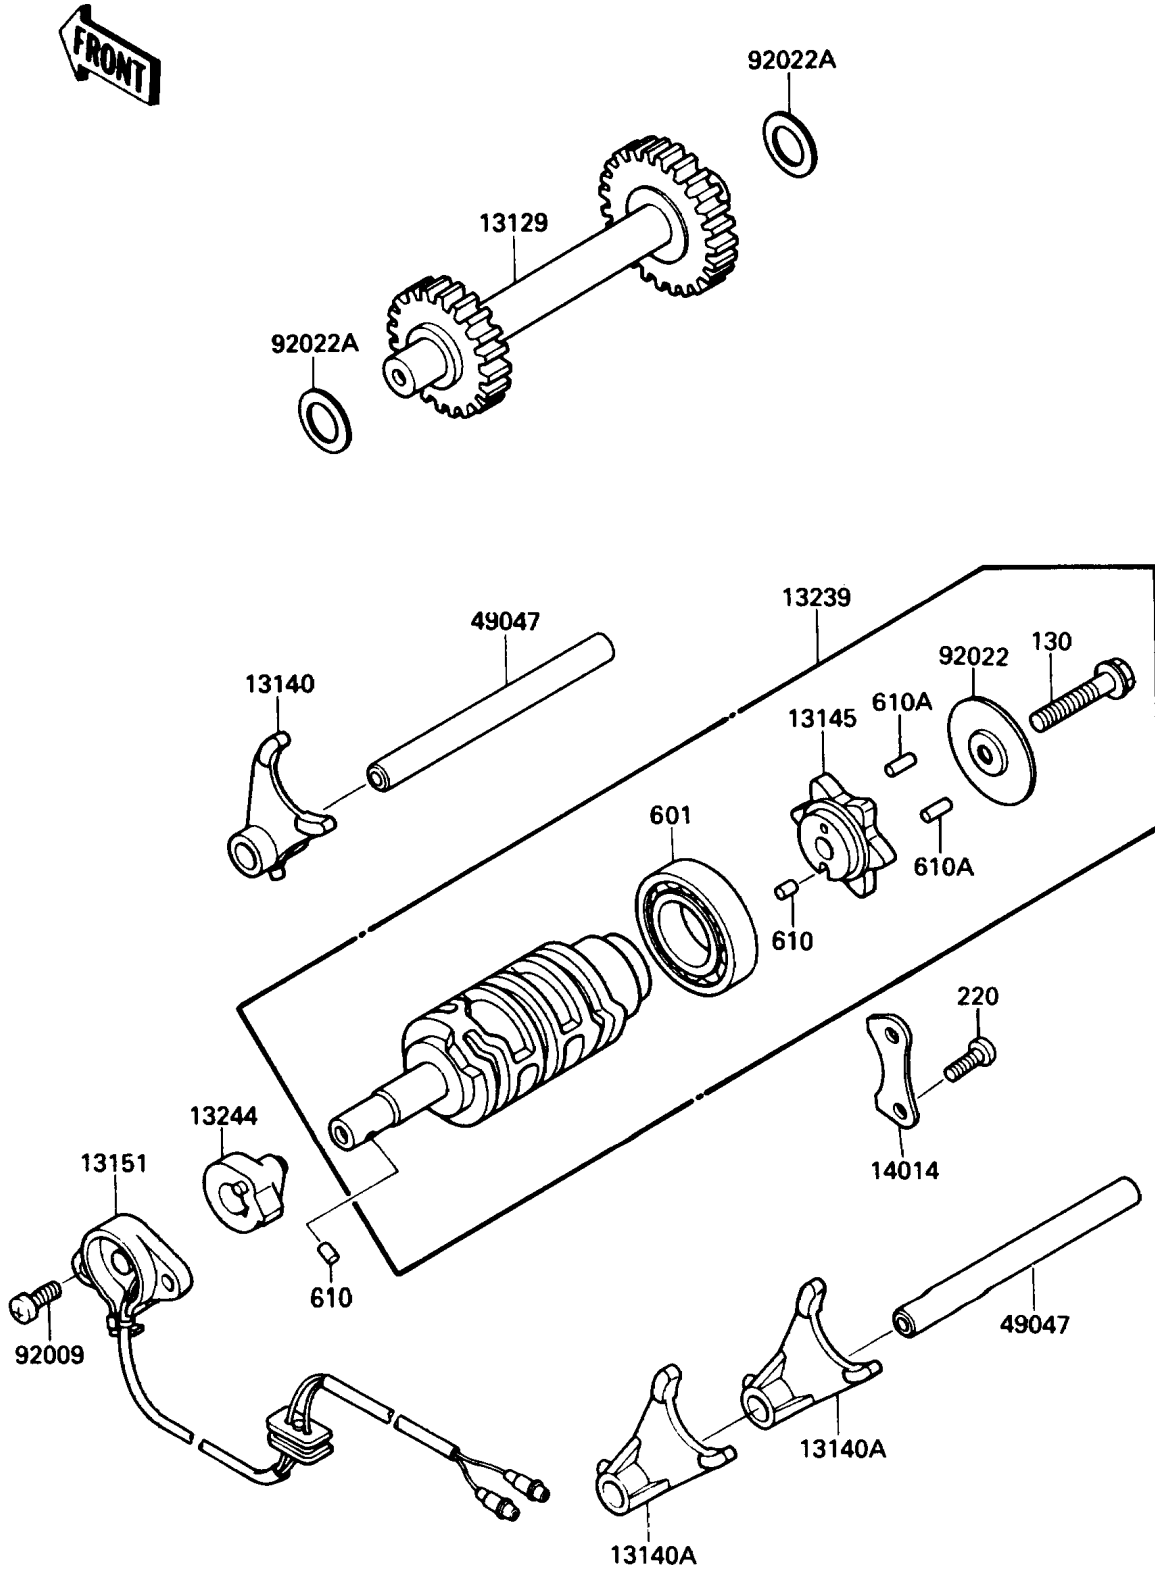

1990 Bayou 220 PARTS DIAGRAM

Change Drum/Shift Fork

E1362-0124

1990 Bayou 220 PARTS LIST

Change Drum/Shift Fork

ITEM NAME	PART NUMBER	QUANTITY
BOLT-FLANGED,6X35 (Ref # 130)	130G0635	1
SCREW-PAN-CROS,6X14 (Ref # 220)	220B0614	2
BEARING-BALL,#6005C3 (Ref # 601)	601B6005	1
ROLLER,4X6 (Ref # 610)	610A0406	2
ROLLER,4X12 (Ref # 610A)	610A0412	6
GEAR,REVERSE,22T&27T (Ref # 13129)	13129-1870	1
FORK-SHIFT (Ref # 13140)	13140-1161	1
FORK-SHIFT (Ref # 13140A)	13140-1162	2
CAM-CHANGE DRUM (Ref # 13145)	13145-1064	1
SWITCH-COMP,NEUTRAL (Ref # 13151)	13151-1067	1
DRUM-ASSY-CHANGE (Ref # 13239)	13239-1145	1
STOPPER-ASSY,REVERSE (Ref # 13244)	13244-1053	1
PLATE-POSITION (Ref # 14014)	14014-1087	1
ROD-SHIFT (Ref # 49047)	49047-1073	2
SCREW,5X14 (Ref # 92009)	92009-1341	2
WASHER,CHANGE DRUM (Ref # 92022)	92022-1886	1
WASHER,15.3X25X1 (Ref # 92022A)	92022-279	2