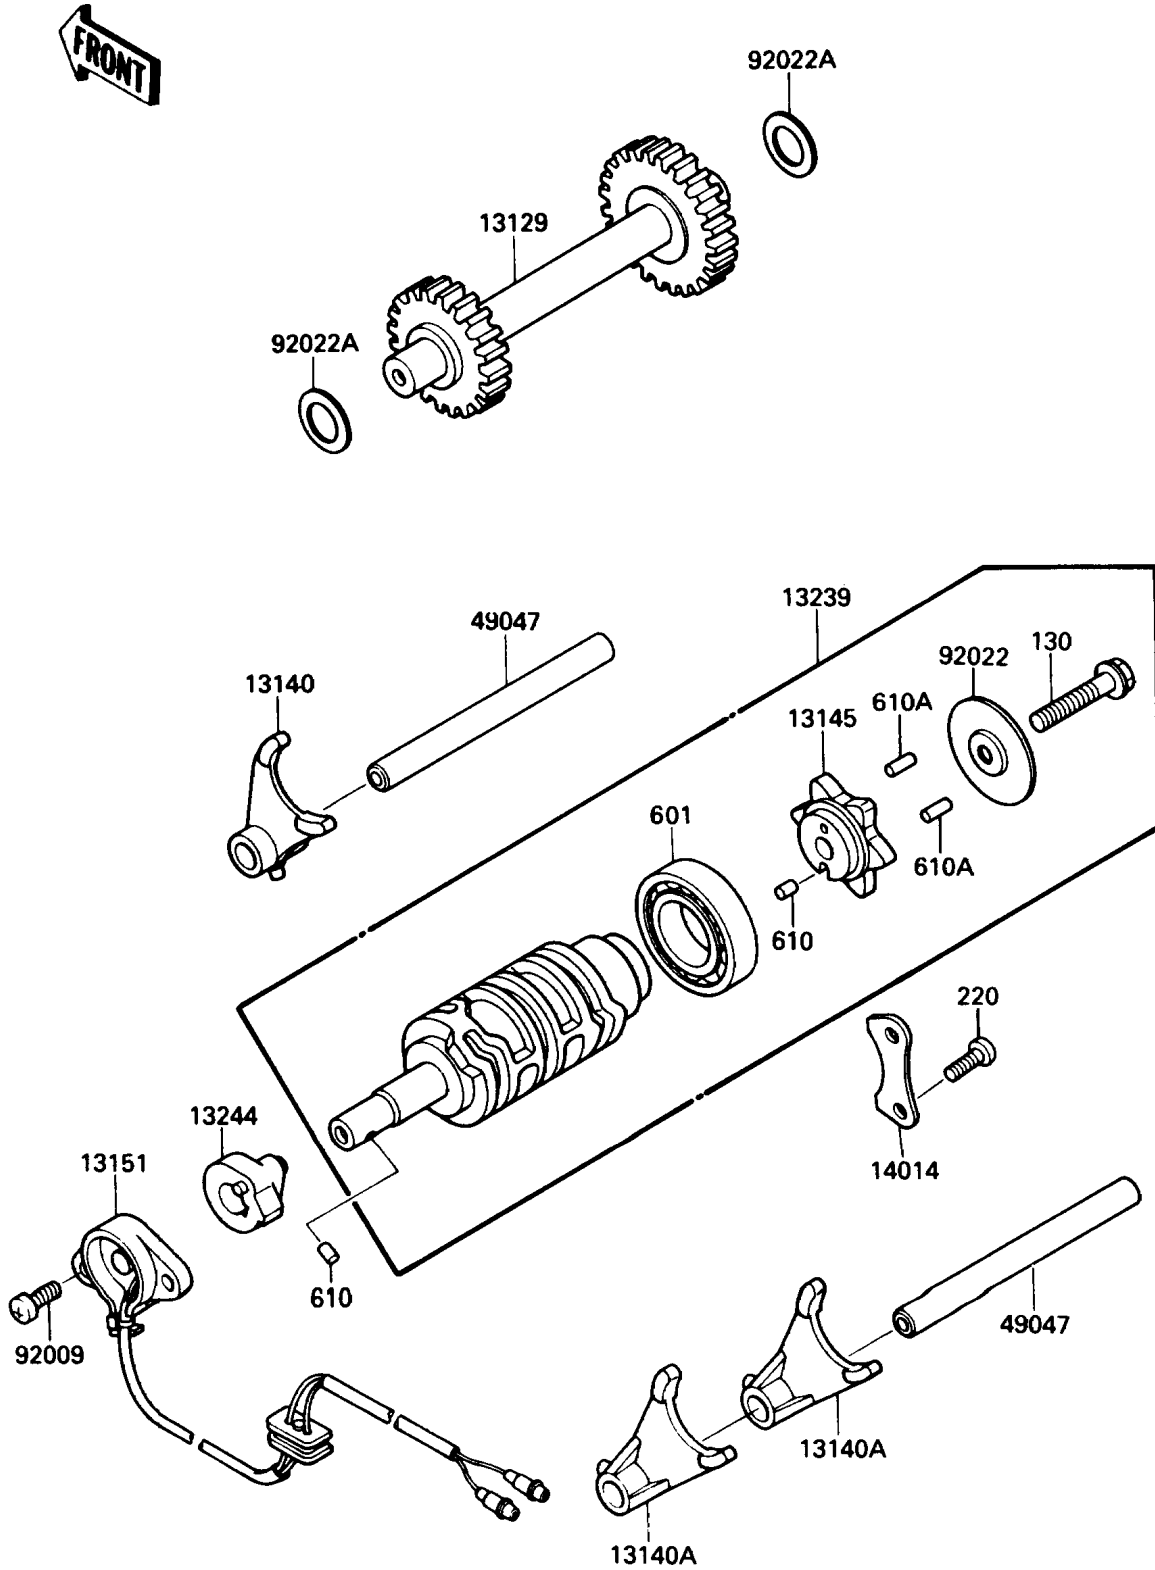

1991 Bayou 220 PARTS DIAGRAM

Change Drum/Shift Fork

E1362-0124

1991 Bayou 220 PARTS LIST

Change Drum/Shift Fork

ITEM NAME	PART NUMBER	QUANTITY
BOLT-FLANGED,6X35 (Ref # 130)	130G0635	1
SCREW-PAN-CROS,6X14 (Ref # 220)	220B0614	2
BEARING-BALL,#6005C3 (Ref # 601)	601B6005	1
ROLLER,4X6 (Ref # 610)	610A0406	2
ROLLER,4X12 (Ref # 610A)	610A0412	6
GEAR,REVERSE,22T&27T (Ref # 13129)	13129-1870	1
FORK-SHIFT (Ref # 13140)	13140-1161	1
FORK-SHIFT (Ref # 13140A)	13140-1162	2
CAM-CHANGE DRUM (Ref # 13145)	13145-1064	1
SWITCH-COMP,NEUTRAL (Ref # 13151)	13151-1067	1
DRUM-ASSY-CHANGE (Ref # 13239)	13239-1145	1
STOPPER-ASSY,REVERSE (Ref # 13244)	13244-1053	1
PLATE-POSITION (Ref # 14014)	14014-1087	1
ROD-SHIFT (Ref # 49047)	49047-1073	2
SCREW,5X14 (Ref # 92009)	92009-1341	2
WASHER,CHANGE DRUM (Ref # 92022)	92022-1886	1
WASHER,15.3X25X1 (Ref # 92022A)	92022-279	2