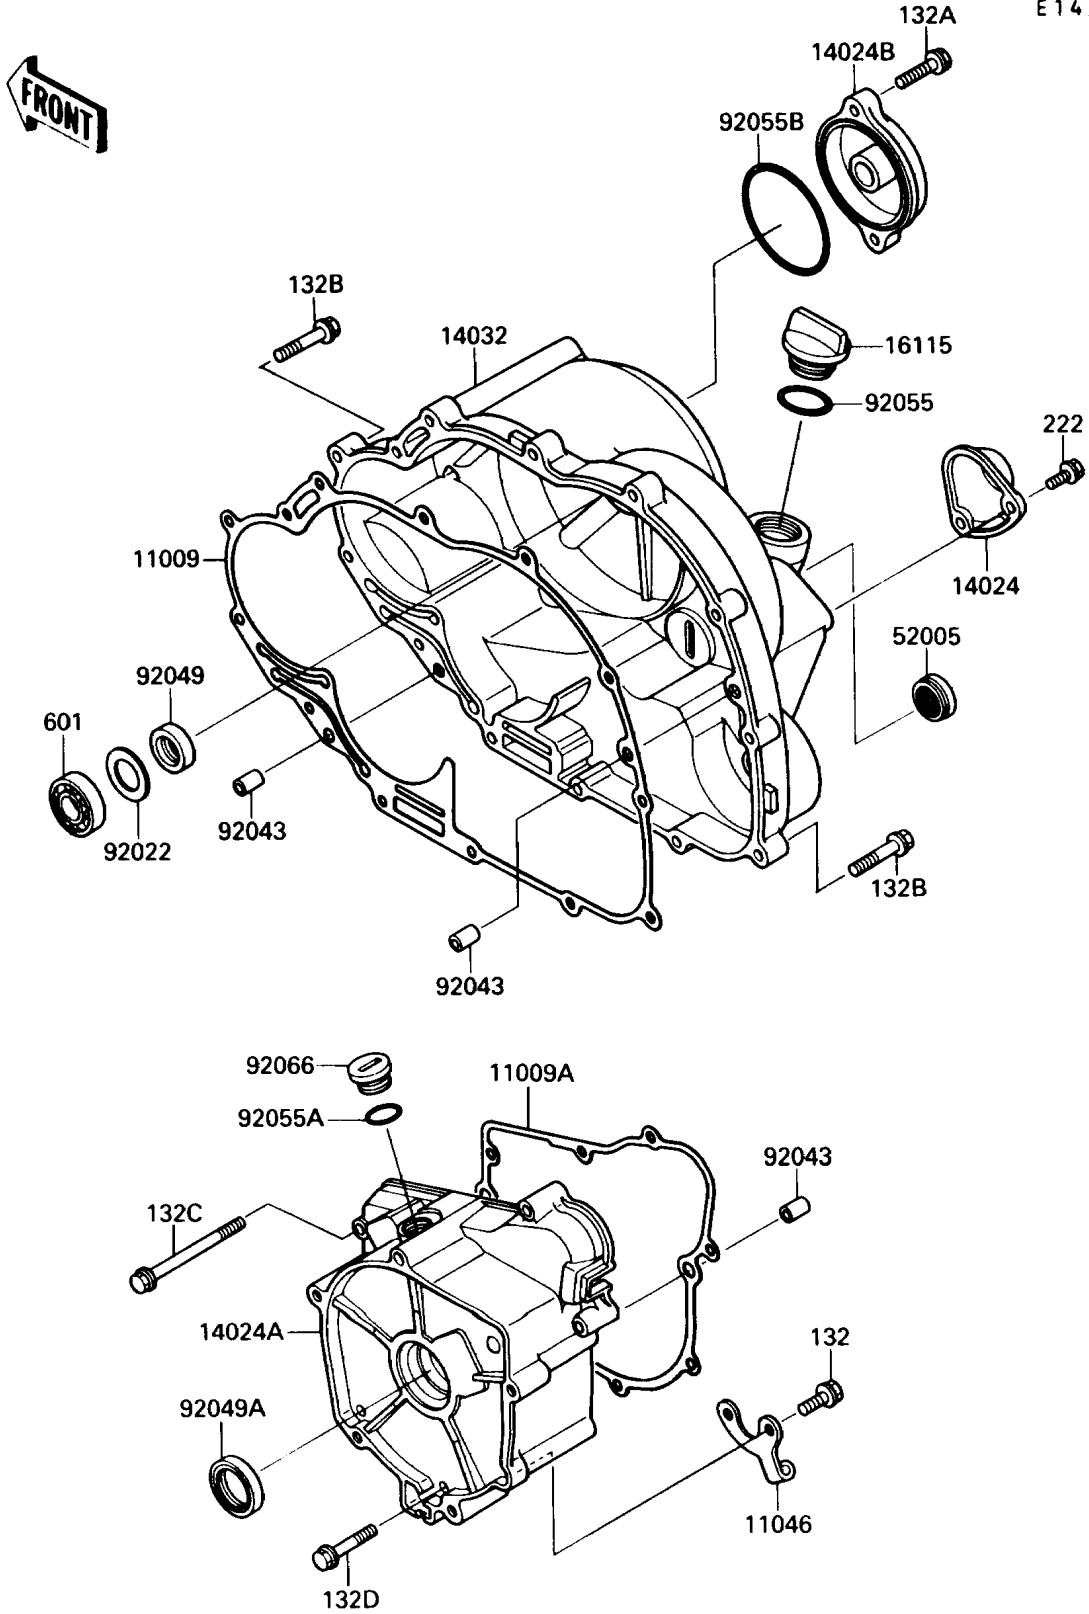

1990 Bayou 220 PARTS DIAGRAM

Engine Cover

E 14 31

1990 Bayou 220 PARTS LIST

Engine Cover

ITEM NAME	PART NUMBER	QUANTITY
BOLT-FLANGED-SMALL (Ref # 132)	132J0614	2
BOLT-FLANGED-SMALL (Ref # 132A)	132J0625	2
BOLT-FLANGED-SMALL (Ref # 132B)	132J0630	13
BOLT-FLANGED-SMALL (Ref # 132C)	132J0635	4
BOLT-FLANGED-SMALL (Ref # 132D)	132J0670	3
SCREW-CSK-RD-CROS (Ref # 222)	222C0512	2
BEARING-BALL (Ref # 601)	601A6002	1
GASKET,CLUTCH COVER (Ref # 11009)	11009-1671	1
GASKET,GENERATOR (Ref # 11009A)	11009-1672	1
BRACKET (Ref # 11046)	11045-1828	1
COVER (Ref # 14024)	14024-1486	1
COVER,GENERATOR (Ref # 14024A)	14024-1487	1
COVER,OIL FILTER (Ref # 14024B)	14024-1488	1
COVER-CLUTCH (Ref # 14032)	14032-1236	1
CAP-OIL FILLER (Ref # 16115)	16115-1009	1
GAUGE,OIL LEVEL (Ref # 52005)	52005-1009	1
WASHER,21X31.5X1.0 (Ref # 92022)	92022-1624	1
PIN,6.2X8X14 (Ref # 92043)	92043-1263	4
SEAL-OIL (Ref # 92049)	92049-1293	1
SEAL-OIL,TC25356 (Ref # 92049A)	92049-1317	1
RING-O,31.5X2.6 (Ref # 92055)	92055-049	1
RING-O (Ref # 92055A)	92055-1146	1
RING-O,63.6X2.4 (Ref # 92055B)	92055-1433	1
PLUG,COVER (Ref # 92066)	92066-1163	1