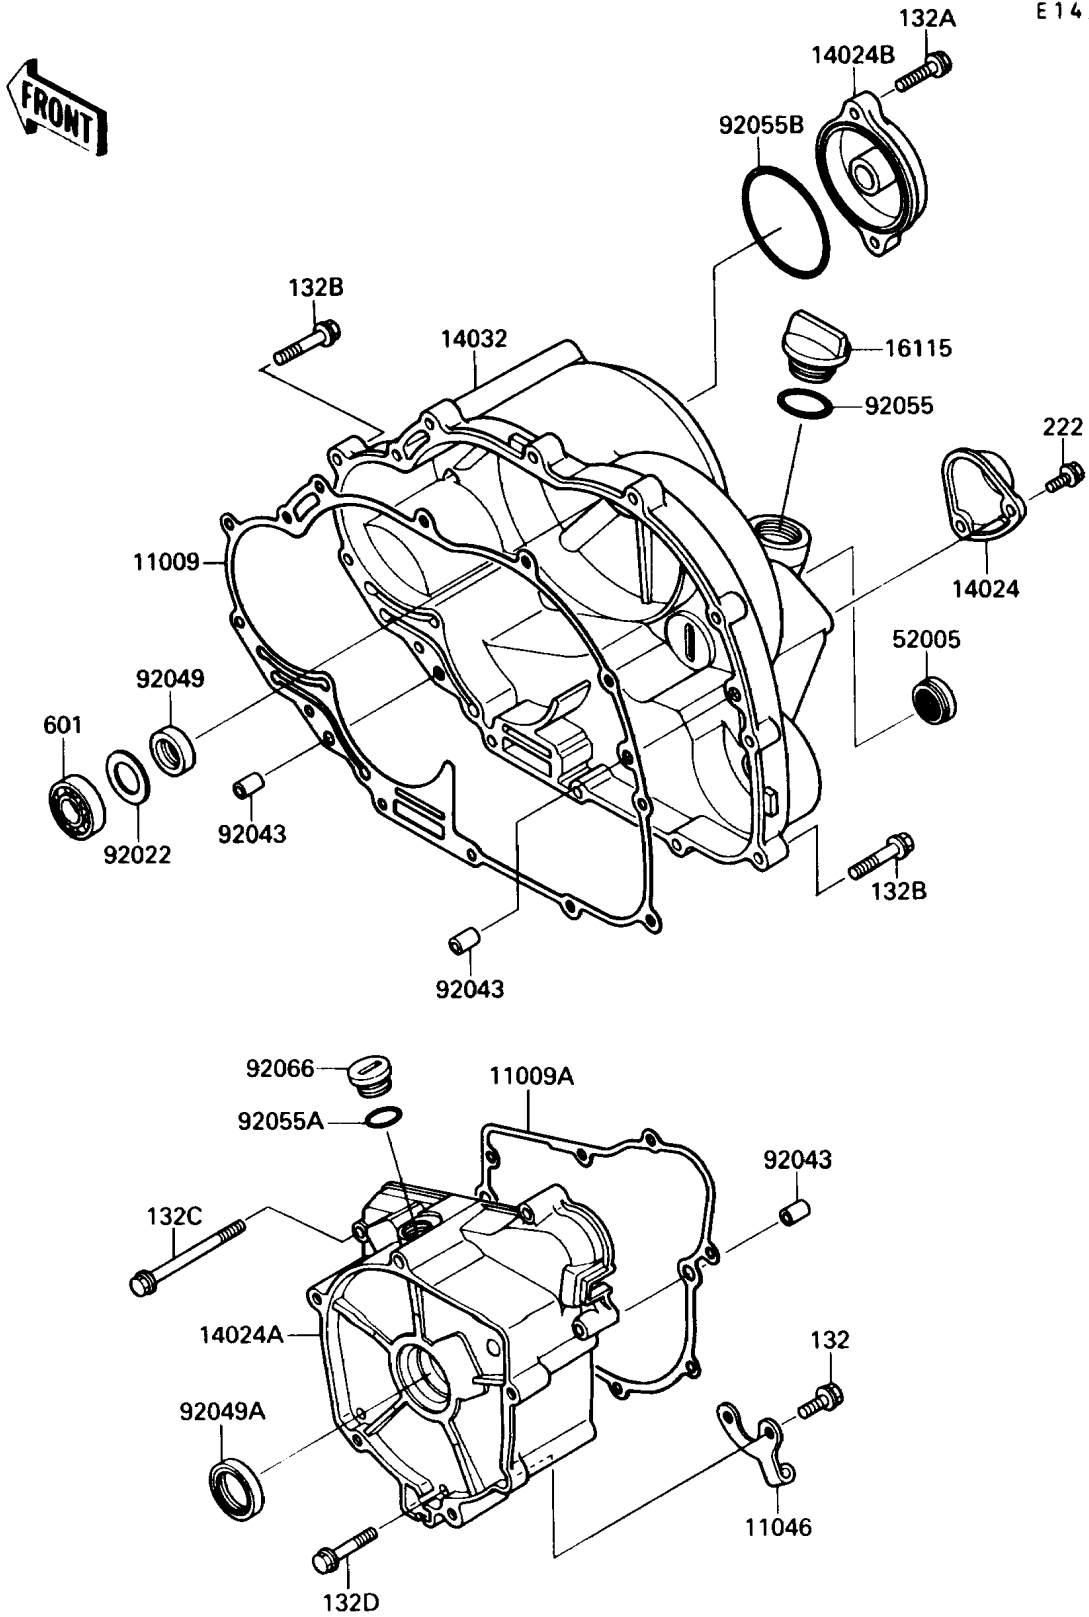

1991 Bayou 220 PARTS DIAGRAM

Engine Cover

E 14 31

1991 Bayou 220 PARTS LIST

Engine Cover

ITEM NAME	PART NUMBER	QUANTITY
BOLT-FLANGED-SMALL (Ref # 132)	132J0614	2
BOLT-FLANGED-SMALL (Ref # 132A)	132J0625	2
BOLT-FLANGED-SMALL (Ref # 132B)	132J0630	13
BOLT-FLANGED-SMALL (Ref # 132C)	132J0635	4
BOLT-FLANGED-SMALL (Ref # 132D)	132J0670	3
SCREW-CSK-RD-CROS (Ref # 222)	222C0512	2
BEARING-BALL (Ref # 601)	601A6002	1
GASKET,CLUTCH COVER (Ref # 11009)	11009-1671	1
GASKET,GENERATOR (Ref # 11009A)	11009-1672	1
BRACKET (Ref # 11046)	11045-1828	1
COVER (Ref # 14024)	14024-1486	1
COVER,GENERATOR (Ref # 14024A)	14024-1487	1
COVER,OIL FILTER (Ref # 14024B)	14024-1488	1
COVER-CLUTCH (Ref # 14032)	14032-1236	1
CAP-OIL FILLER (Ref # 16115)	16115-1009	1
GAUGE,OIL LEVEL (Ref # 52005)	52005-1009	1
WASHER,21X31.5X1.0 (Ref # 92022)	92022-1624	1
PIN,6.2X8X14 (Ref # 92043)	92043-1263	4
SEAL-OIL (Ref # 92049)	92049-1293	1
SEAL-OIL,TC25356 (Ref # 92049A)	92049-1317	1
RING-O,31.5X2.6 (Ref # 92055)	92055-049	1
RING-O (Ref # 92055A)	92055-1146	1
RING-O,63.6X2.4 (Ref # 92055B)	92055-1433	1
PLUG,COVER (Ref # 92066)	92066-1163	1