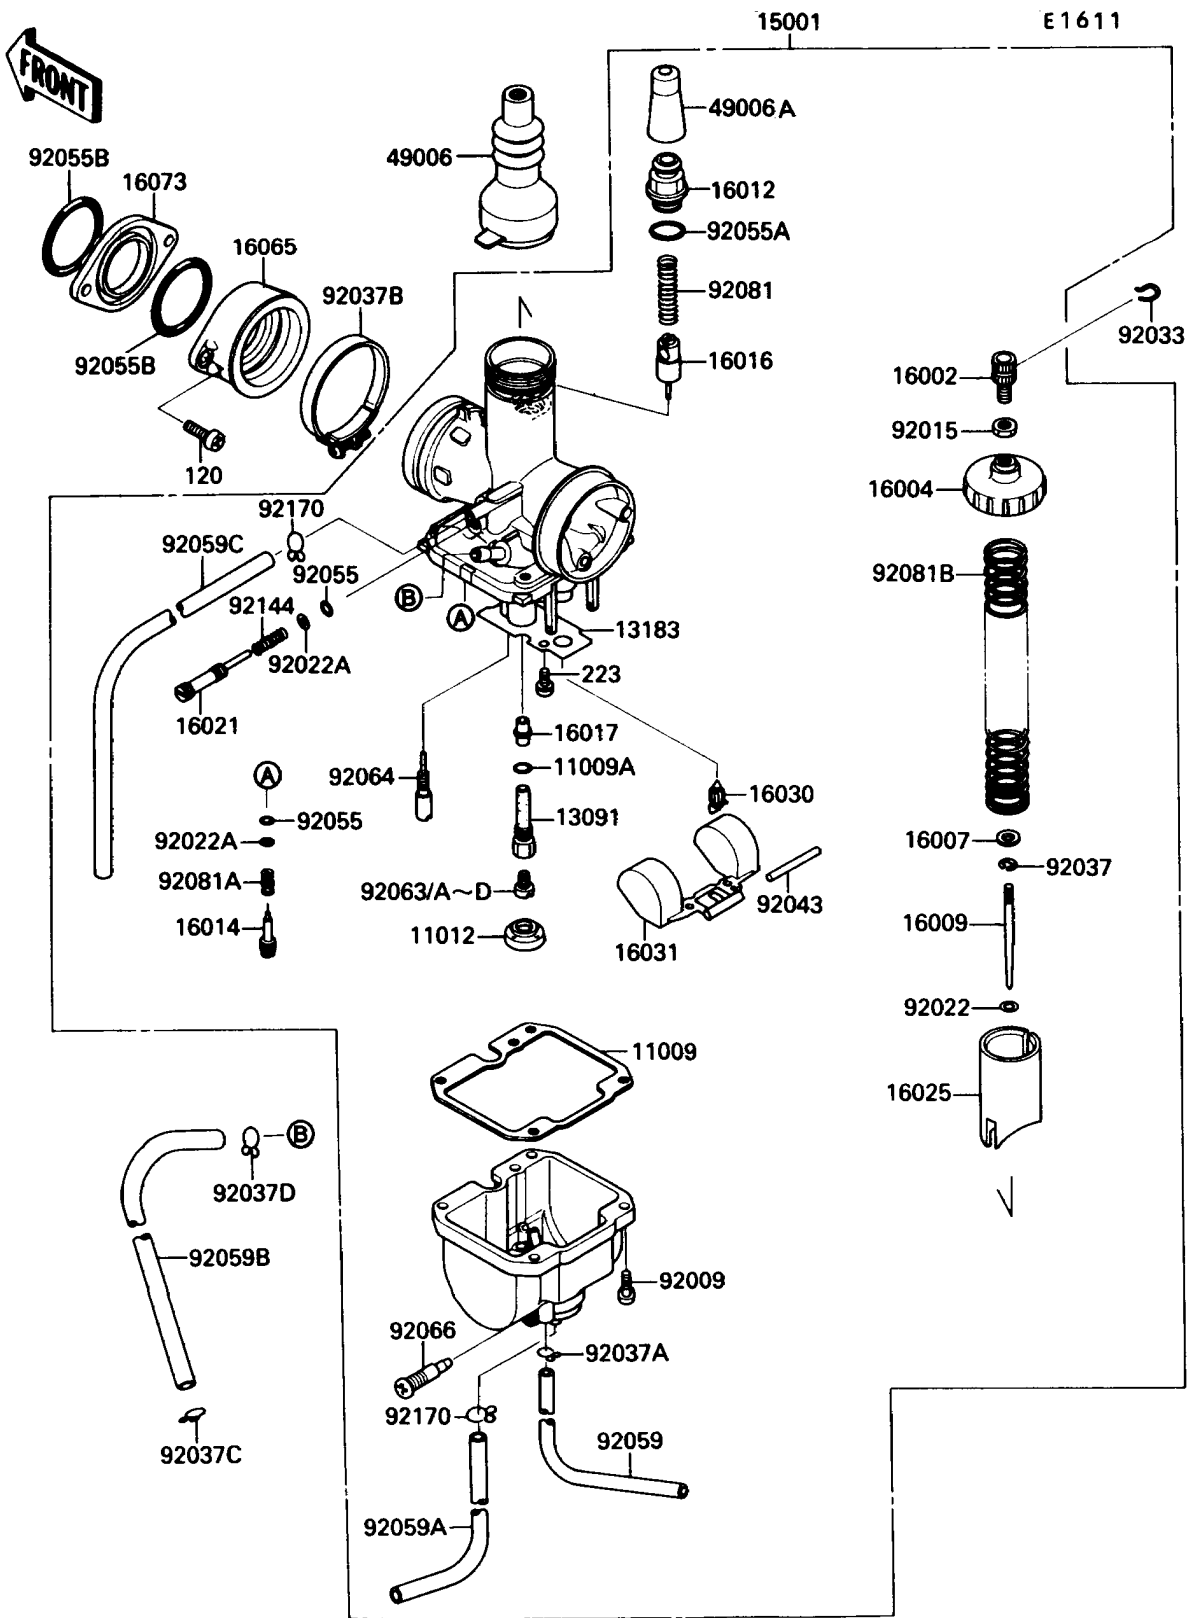

1988 Bayou 220 PARTS DIAGRAM

Carburetor