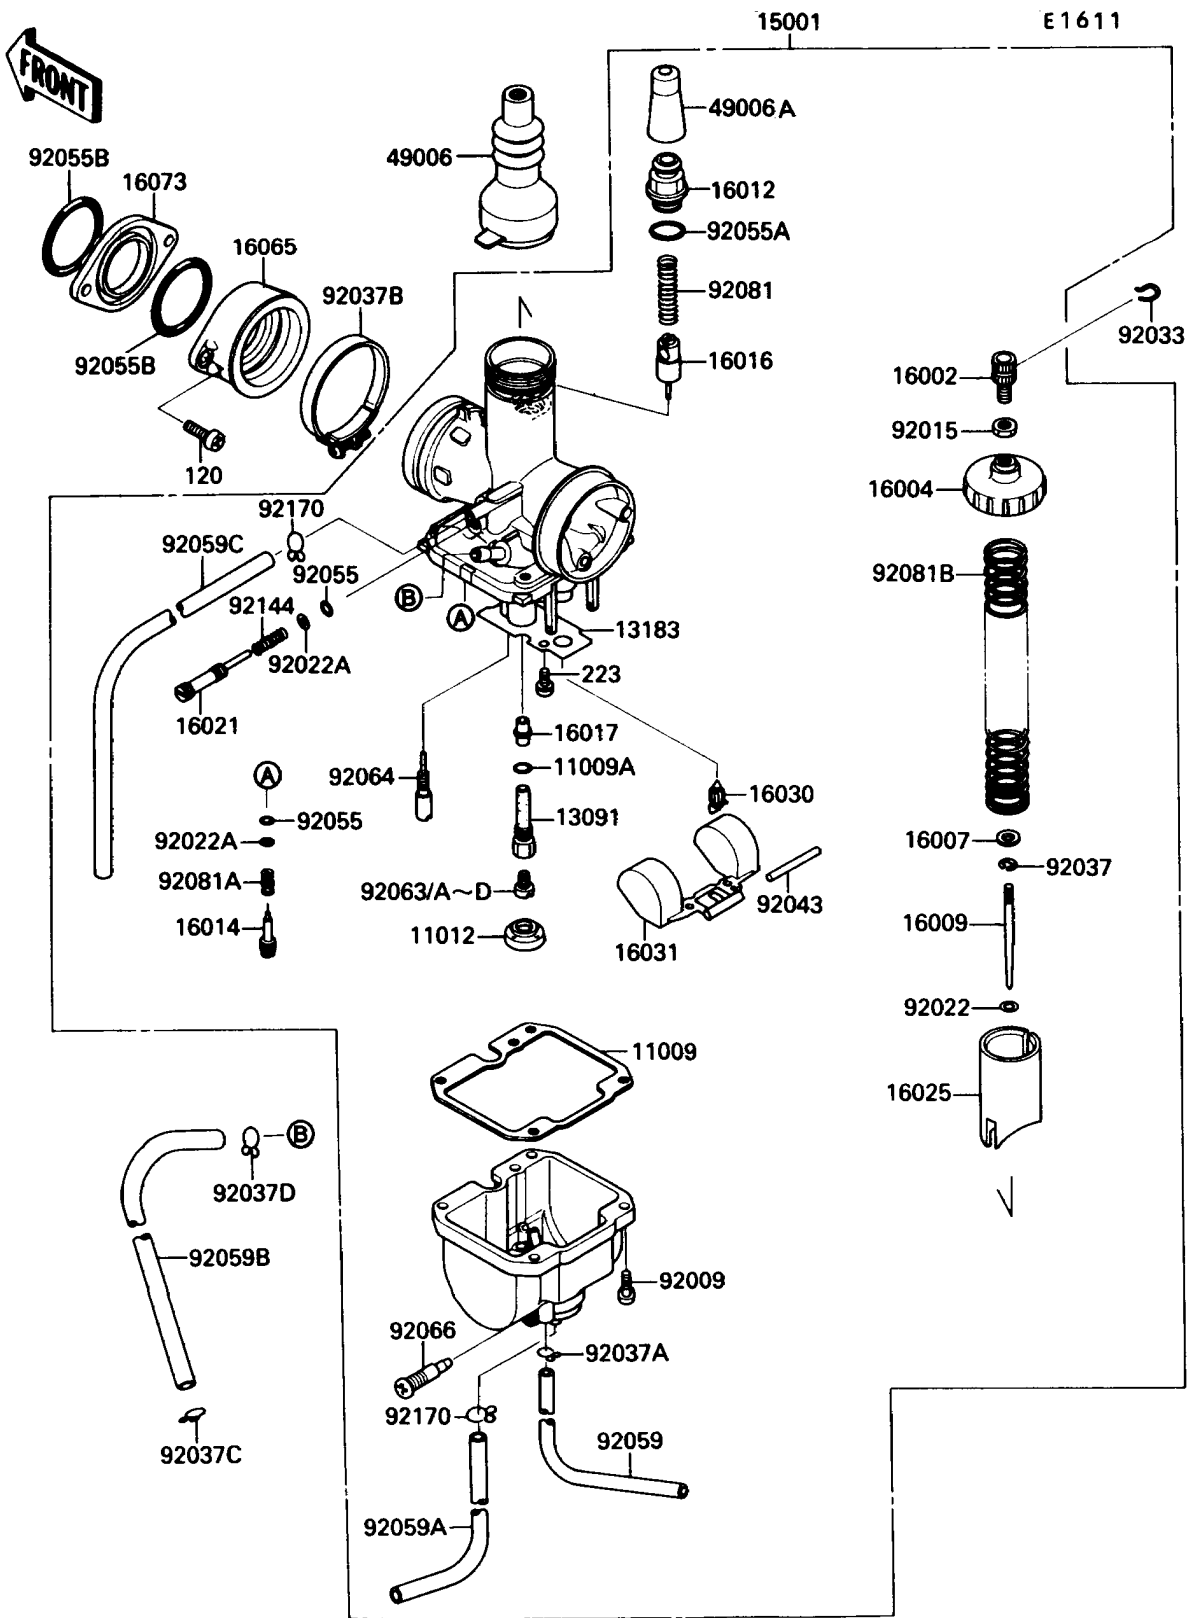

1990 Bayou 220 PARTS DIAGRAM

Carburetor

1990 Bayou 220 PARTS LIST

Carburetor

ITEM NAME	PART NUMBER	QUANTITY
GASKET,FLOAT CHAMBER (Ref # 11009)	11009-1676	1
GASKET,"O"RING (Ref # 11009A)	16038-016	1
CAP (Ref # 11012)	11012-1659	1
HOLDER,NEEDLE JET (Ref # 13091)	13091-1551	1
PLATE (Ref # 13183)	13183-1273	1
CARBURETOR-ASSY (Ref # 15001)	15001-1382	1
ADJUSTER-CABLE (Ref # 16002)	16002-011	1
CAP-CHAMBER,MIXING (Ref # 16004)	16004-1055	1
SEAT-SPRING,THROTTLE VALVE (Ref # 16007)	16007-1111	1
NEEDLE-JET,5GN46-2 (Ref # 16009)	16009-1388	1
CAP-STARTER PLUNGER (Ref # 16012)	16012-1056	1
SCREW-PILOT AIR (Ref # 16014)	16014-1056	1
PLUNGER,STARTER (Ref # 16016)	16016-1074	1
JET-NEEDLE,O-0 (Ref # 16017)	16017-1346	1
SCREW-THROTTLE STOP (Ref # 16021)	16021-1126	1
VALVE-THROTTLE,CA3.0 (Ref # 16025)	16025-1150	1
VALVE-FLOAT,#1.5 (Ref # 16030)	16030-1066	1
FLOAT (Ref # 16031)	16031-1055	1
HOLDER-CARBURETOR (Ref # 16065)	16065-1157	1
INSULATOR (Ref # 16073)	16073-1053	1
BOOT (Ref # 49006)	49006-1230	1
BOOT,STARTER PLUNGER (Ref # 49006A)	49006-1235	1
SCREW,PAN HEAD,4X14 (Ref # 92009)	16033-013	4
NUT,ADJUST LOCK (Ref # 92015)	16003-006	1
WASHER,THROTTLE VALVE (Ref # 92022)	92022-1024	1
WASHER,ADJUST SCREW (Ref # 92022A)	92022-1187	2
RING-SNAP (Ref # 92033)	92036-018	1
CLAMP,E-TYPE (Ref # 92037)	16008-010	1
CLAMP,TUBE (Ref # 92037A)	92037-1043	1