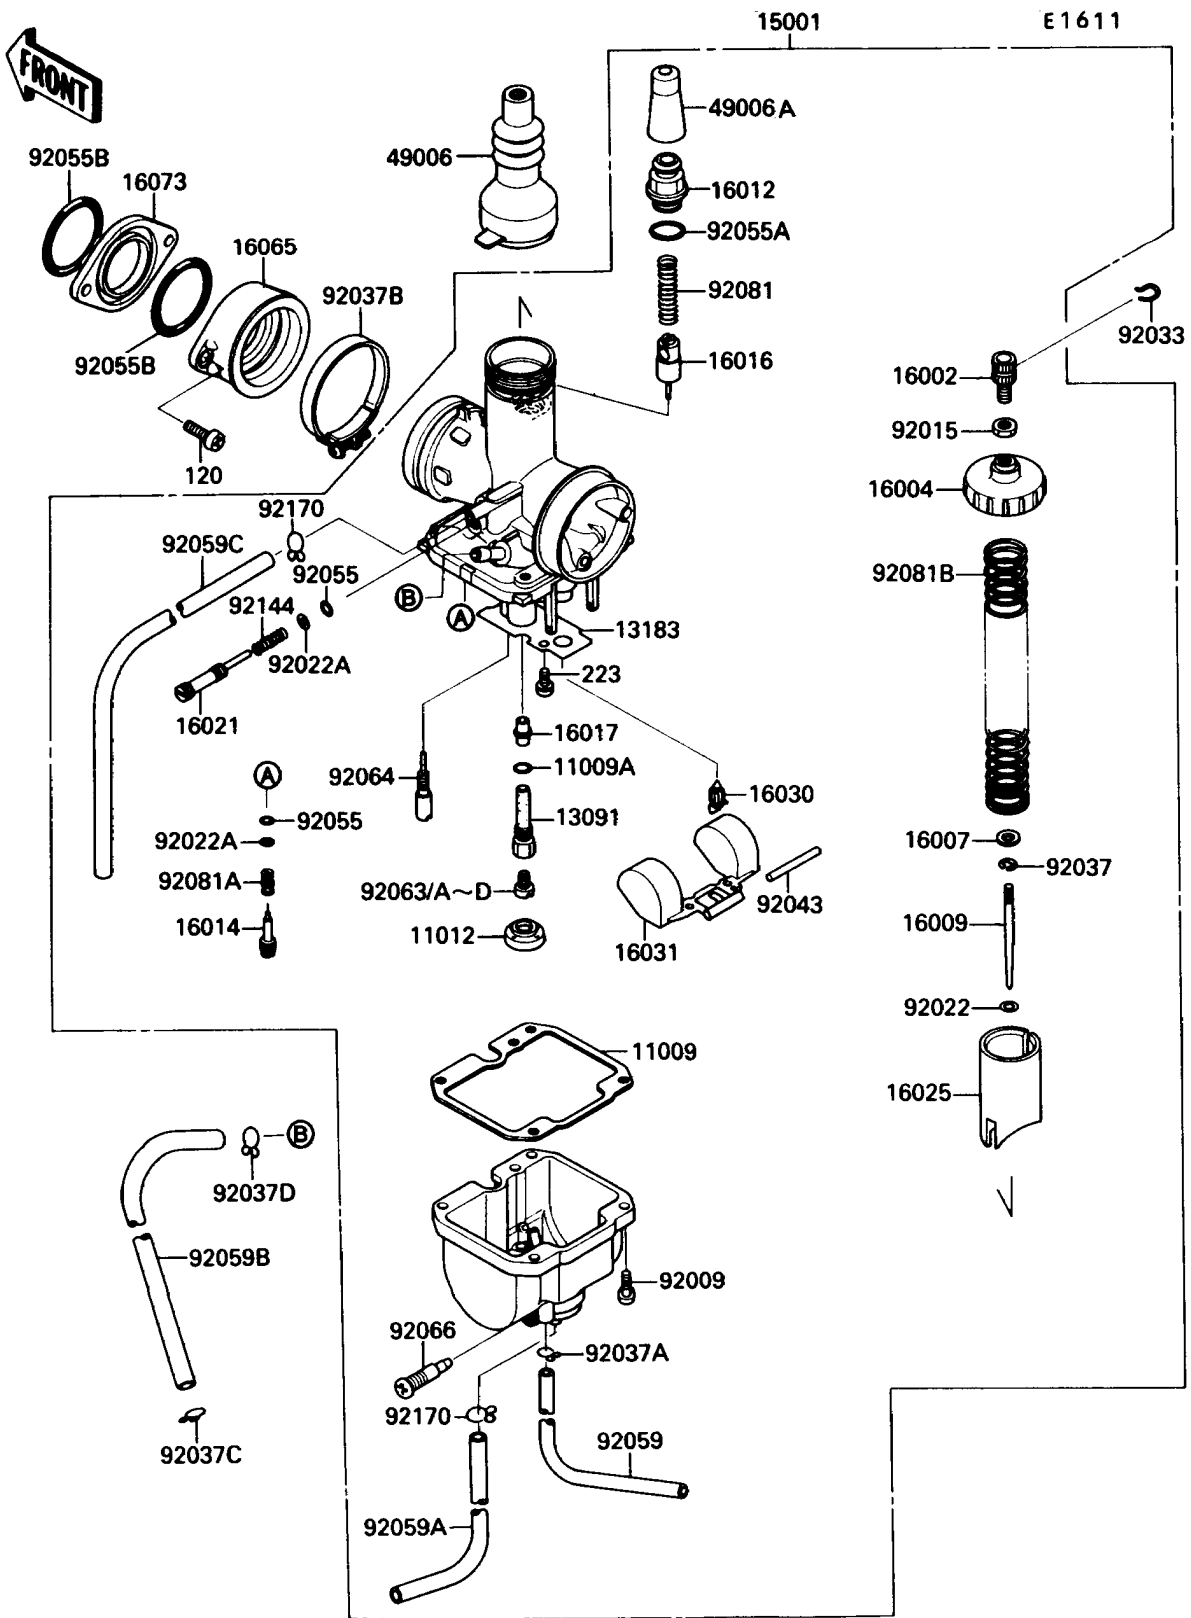

1991 Bayou 220 PARTS DIAGRAM

Carburetor

1991 Bayou 220 PARTS LIST

Carburetor

ITEM NAME	PART NUMBER	QUANTITY
GASKET,FLOAT CHAMBER (Ref # 11009)	11009-1676	1
GASKET,"O"RING (Ref # 11009A)	16038-016	1
CAP (Ref # 11012)	11012-1659	1
HOLDER,NEEDLE JET (Ref # 13091)	13091-1551	1
PLATE (Ref # 13183)	13183-1273	1
CARBURETOR-ASSY (Ref # 15001)	15001-1382	1
ADJUSTER-CABLE (Ref # 16002)	16002-011	1
CAP-CHAMBER,MIXING (Ref # 16004)	16004-1055	1
SEAT-SPRING,THROTTLE VALVE (Ref # 16007)	16007-1111	1
NEEDLE-JET,5GN46-2 (Ref # 16009)	16009-1388	1
CAP-STARTER PLUNGER (Ref # 16012)	16012-1056	1
SCREW-PILOT AIR (Ref # 16014)	16014-1056	1
PLUNGER,STARTER (Ref # 16016)	16016-1074	1
JET-NEEDLE,O-0 (Ref # 16017)	16017-1346	1
SCREW-THROTTLE STOP (Ref # 16021)	16021-1126	1
VALVE-THROTTLE,CA3.0 (Ref # 16025)	16025-1150	1
VALVE-FLOAT,#1.5 (Ref # 16030)	16030-1066	1
FLOAT (Ref # 16031)	16031-1055	1
HOLDER-CARBURETOR (Ref # 16065)	16065-1157	1
INSULATOR (Ref # 16073)	16073-1053	1
BOOT (Ref # 49006)	49006-1230	1
BOOT,STARTER PLUNGER (Ref # 49006A)	49006-1235	1
SCREW,PAN HEAD,4X14 (Ref # 92009)	16033-013	4
NUT,ADJUST LOCK (Ref # 92015)	16003-006	1
WASHER,THROTTLE VALVE (Ref # 92022)	92022-1024	1
WASHER,ADJUST SCREW (Ref # 92022A)	92022-1187	2
RING-SNAP (Ref # 92033)	92036-018	1
CLAMP,E-TYPE (Ref # 92037)	16008-010	1
CLAMP,TUBE (Ref # 92037A)	92037-1043	1