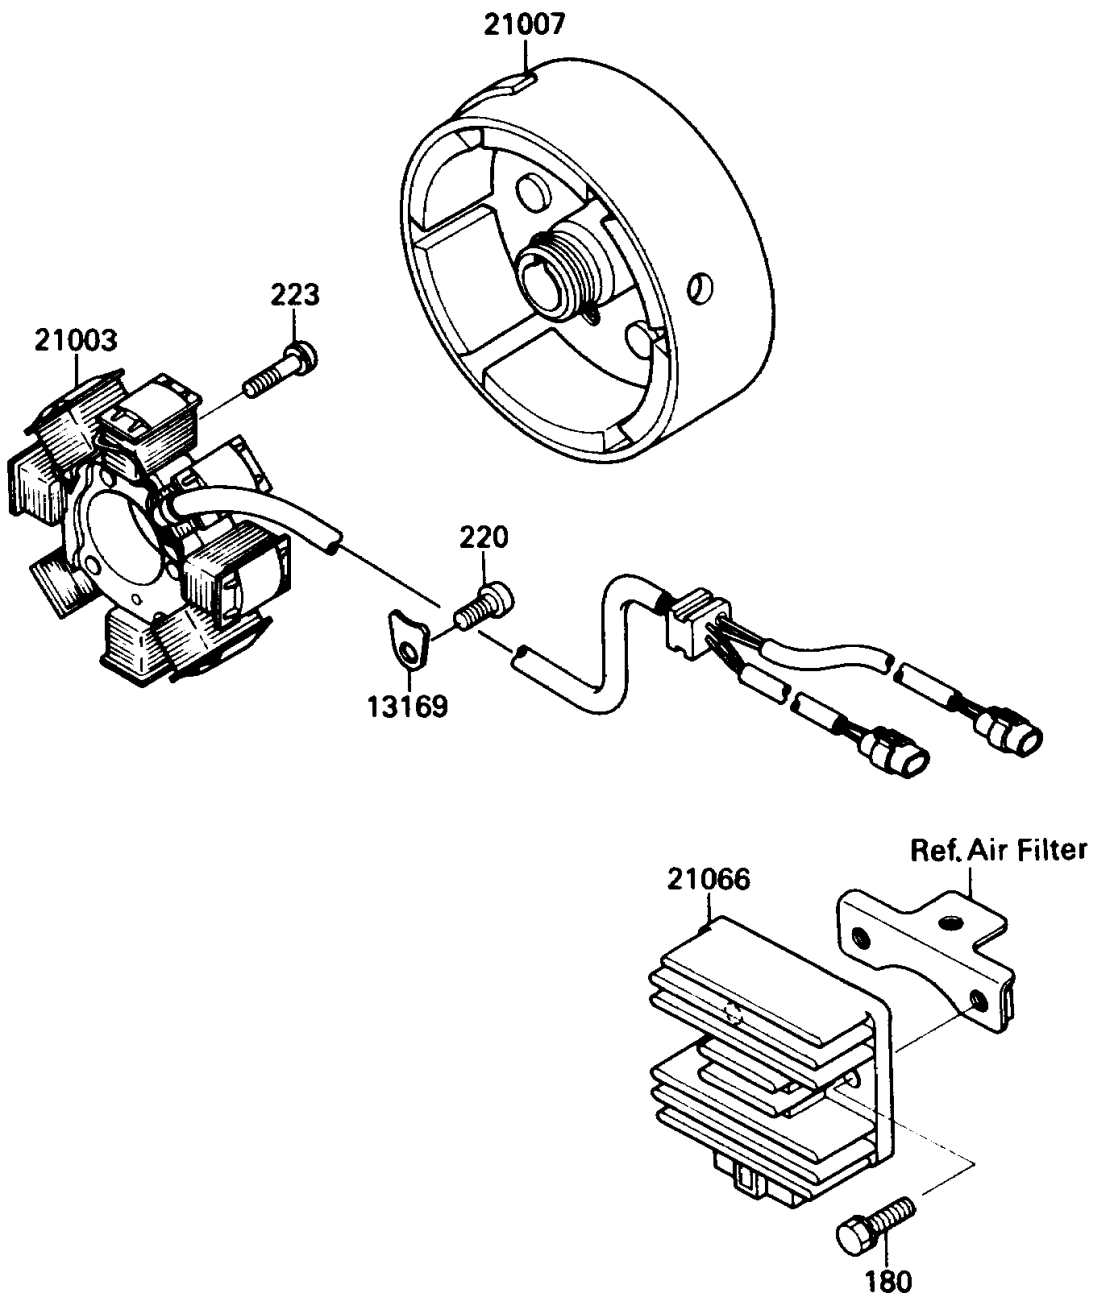

1988 Bayou 220 PARTS DIAGRAM

Generator

E1810-0174

1988 Bayou 220 PARTS LIST

Generator

ITEM NAME	PART NUMBER	QUANTITY
BOLT-UPSET-WS (Ref # 180)	180D0616	2
SCREW-PAN-CROS,6X12 (Ref # 220)	220B0612	1
SCREW-PAN-WS-CROS (Ref # 223)	223B0530	3
PLATE,HARNESS (Ref # 13169)	13169-1788	1
STATOR (Ref # 21003)	21003-1172	1
ROTOR (Ref # 21007)	21007-1161	1
REGULATOR-VOLTAGE (Ref # 21066)	21066-1052	1