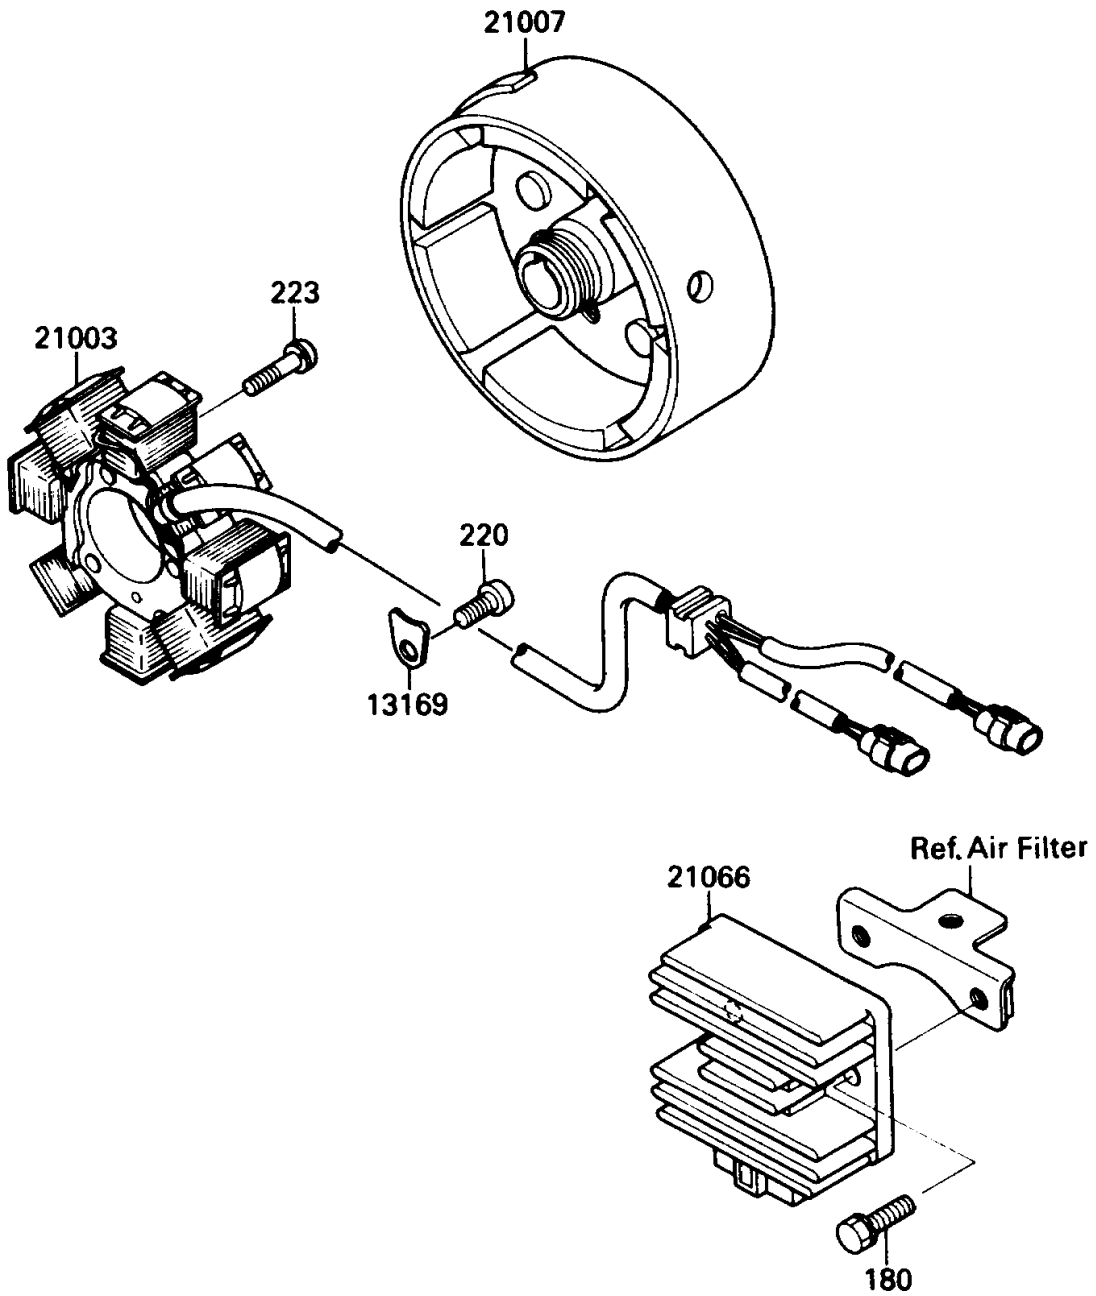

1990 Bayou 220 PARTS DIAGRAM

Generator

E1810-0174

1990 Bayou 220 PARTS LIST

Generator

ITEM NAME	PART NUMBER	QUANTITY
BOLT-UPSET-WS (Ref # 180)	180D0616	2
SCREW-PAN-CROS,6X12 (Ref # 220)	220B0612	1
SCREW-PAN-WS-CROS (Ref # 223)	223B0530	3
PLATE,HARNESS (Ref # 13169)	13169-1788	1
STATOR (Ref # 21003)	21003-1172	1
ROTOR (Ref # 21007)	21007-1161	1
REGULATOR-VOLTAGE (Ref # 21066)	21066-1052	1