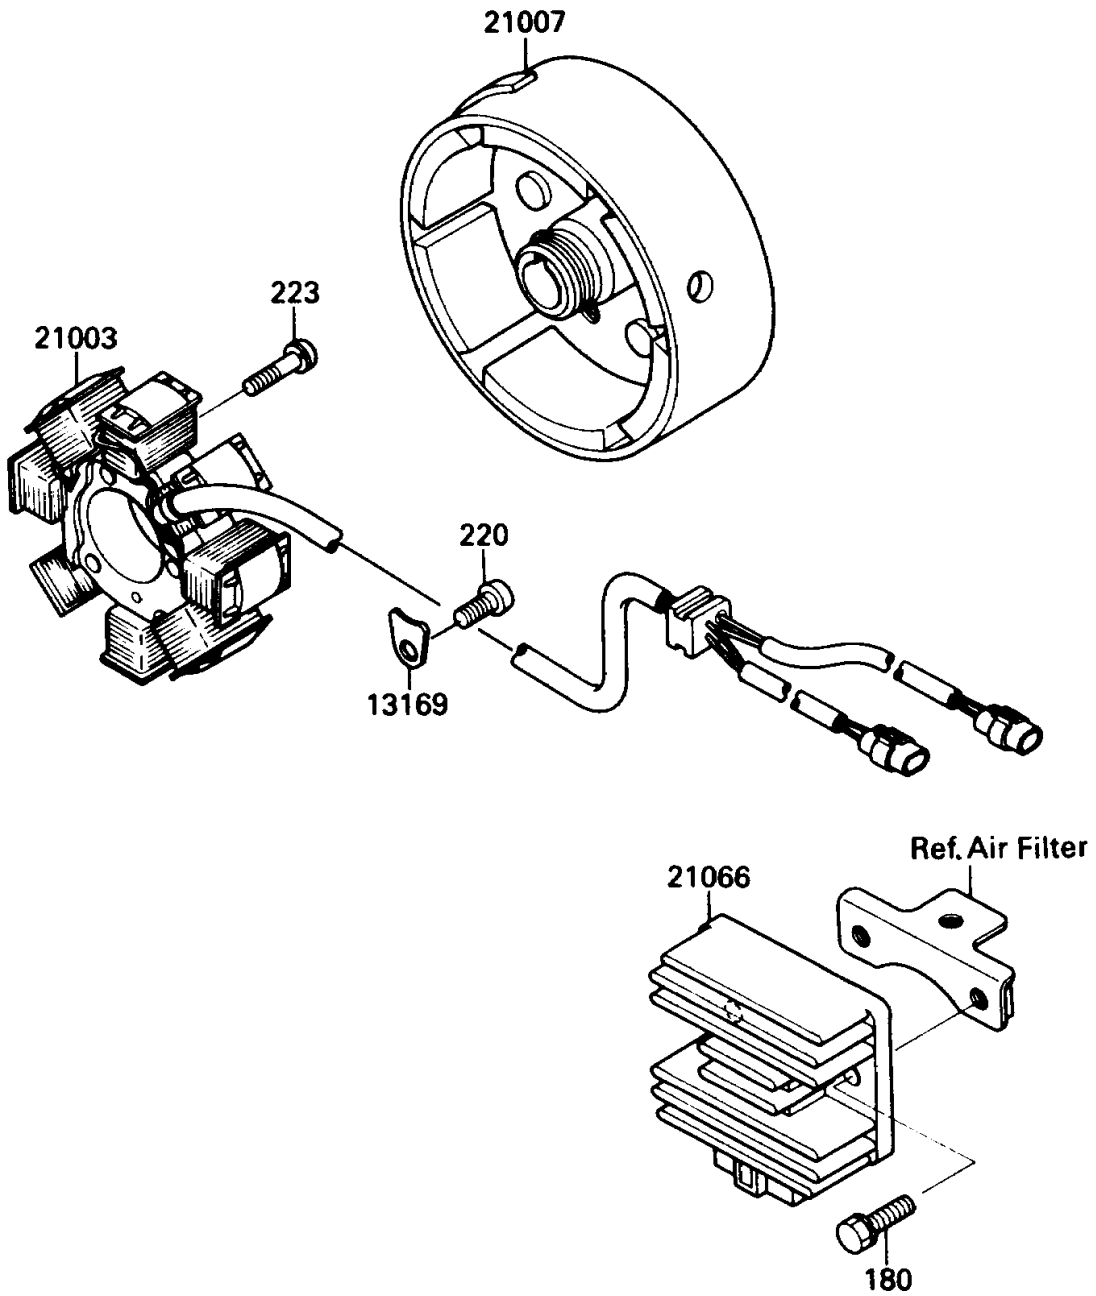

1991 Bayou 220 PARTS DIAGRAM

Generator

E1810-0174

1991 Bayou 220 PARTS LIST

Generator

ITEM NAME	PART NUMBER	QUANTITY
BOLT-UPSET-WS (Ref # 180)	180D0616	2
SCREW-PAN-CROS,6X12 (Ref # 220)	220B0612	1
SCREW-PAN-WS-CROS (Ref # 223)	223B0530	3
PLATE,HARNESS (Ref # 13169)	13169-1788	1
STATOR (Ref # 21003)	21003-1172	1
ROTOR (Ref # 21007)	21007-1161	1
REGULATOR-VOLTAGE (Ref # 21066)	21066-1052	1