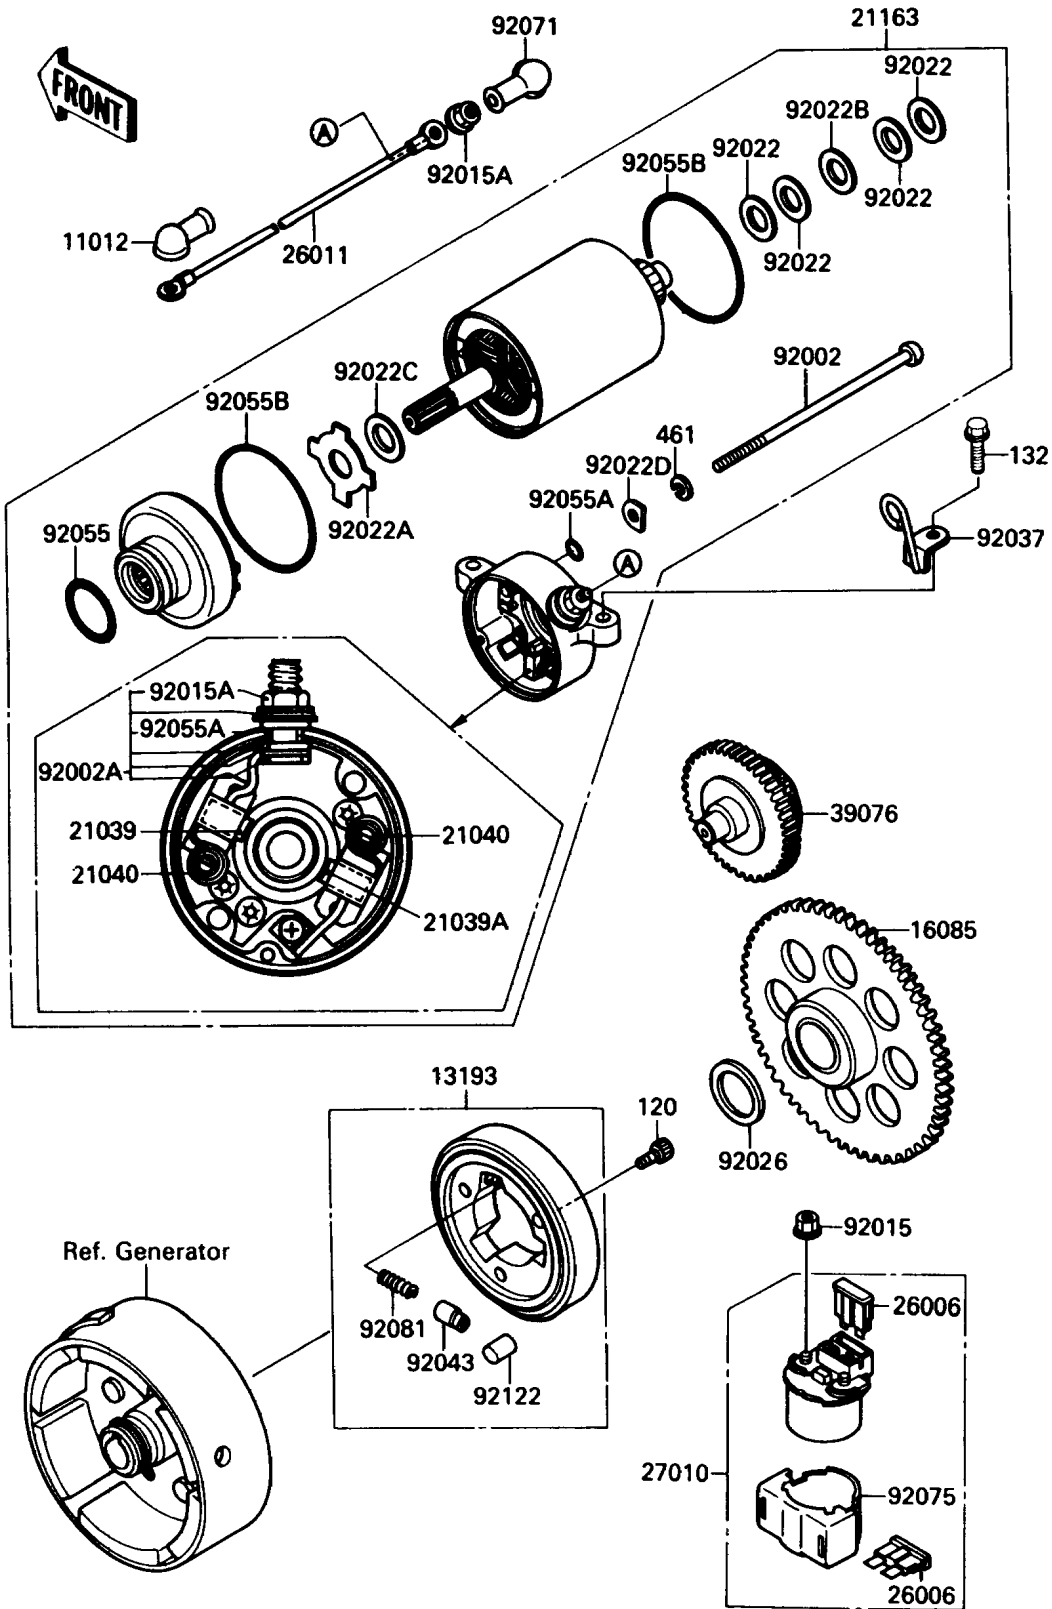

1991 Bayou 220 PARTS DIAGRAM

Starter Motor

E1840-0090

1991 Bayou 220 PARTS LIST

Starter Motor

ITEM NAME	PART NUMBER	QUANTITY
BOLT-SOCKET,8X14 (Ref # 120)	120P0814	3
BOLT-FLANGED-SMALL (Ref # 132)	132Y0625	2
WASHER-SPRING,5MM,BLACK (Ref # 461)	461K0500	2
CAP,TERMINAL (Ref # 11012)	11012-1354	1
CLUTCH-ASSY-ONEWAY (Ref # 13193)	13193-1002	1
GEAR,ONEWAY CLUTCH (Ref # 16085)	16085-1198	1
BRUSH,CARBON(+) (Ref # 21039)	21039-1001	1
BRUSH,CARBON(-) (Ref # 21039A)	21039-1056	1
SPRING-BRUSH (Ref # 21040)	21040-1053	2
STARTER-ELECTRIC (Ref # 21163)	21163-1130	1
FUSE,20A-Y (Ref # 26006)	26006-1051	2
WIRE-LEAD,STARTER (Ref # 26011)	26011-1417	1
SWITCH (Ref # 27010)	27010-1243	1
LIMITER,STARTER IDLE (Ref # 39076)	39076-1060	1
BOLT,STARTER (Ref # 92002)	92002-1818	2
BOLT,TERMINAL (Ref # 92002A)	92002-1819	1
NUT,FLANGED,6MM (Ref # 92015)	92015-1193	2
NUT,STARTER MOTOR (Ref # 92015A)	92015-1476	2
WASHER,9.1X18X0.2 (Ref # 92022)	21025-011	4
WASHER,THRUST SUPPORT (Ref # 92022A)	92022-1130	1
WASHER,9.1X18X0.8 (Ref # 92022B)	92022-1132	1
WASHER,22X12.2X0.5 (Ref # 92022C)	92022-1714	1
WASHER,LOCK (Ref # 92022D)	92022-1825	2
SPACER,22X35.5X1.0 (Ref # 92026)	92026-092	1
CLAMP (Ref # 92037)	92037-1962	1
PIN (Ref # 92043)	92043-132	3
RING-O (Ref # 92055)	92055-1303	1
RING-O,4.5X2.0 (Ref # 92055A)	92055-1370	3
RING-O (Ref # 92055B)	92055-1418	2

1991 Bayou 220 PARTS LIST

Starter Motor

ITEM NAME	PART NUMBER	QUANTITY
GROMMET,STARTER TERMINAL (Ref # 92071)	21017-017	1
DAMPER,MAGNETIC SWITCH (Ref # 92075)	92075-1863	1
SPRING,COIL (Ref # 92081)	92081-159	3
ROLLER (Ref # 92122)	92122-006	3