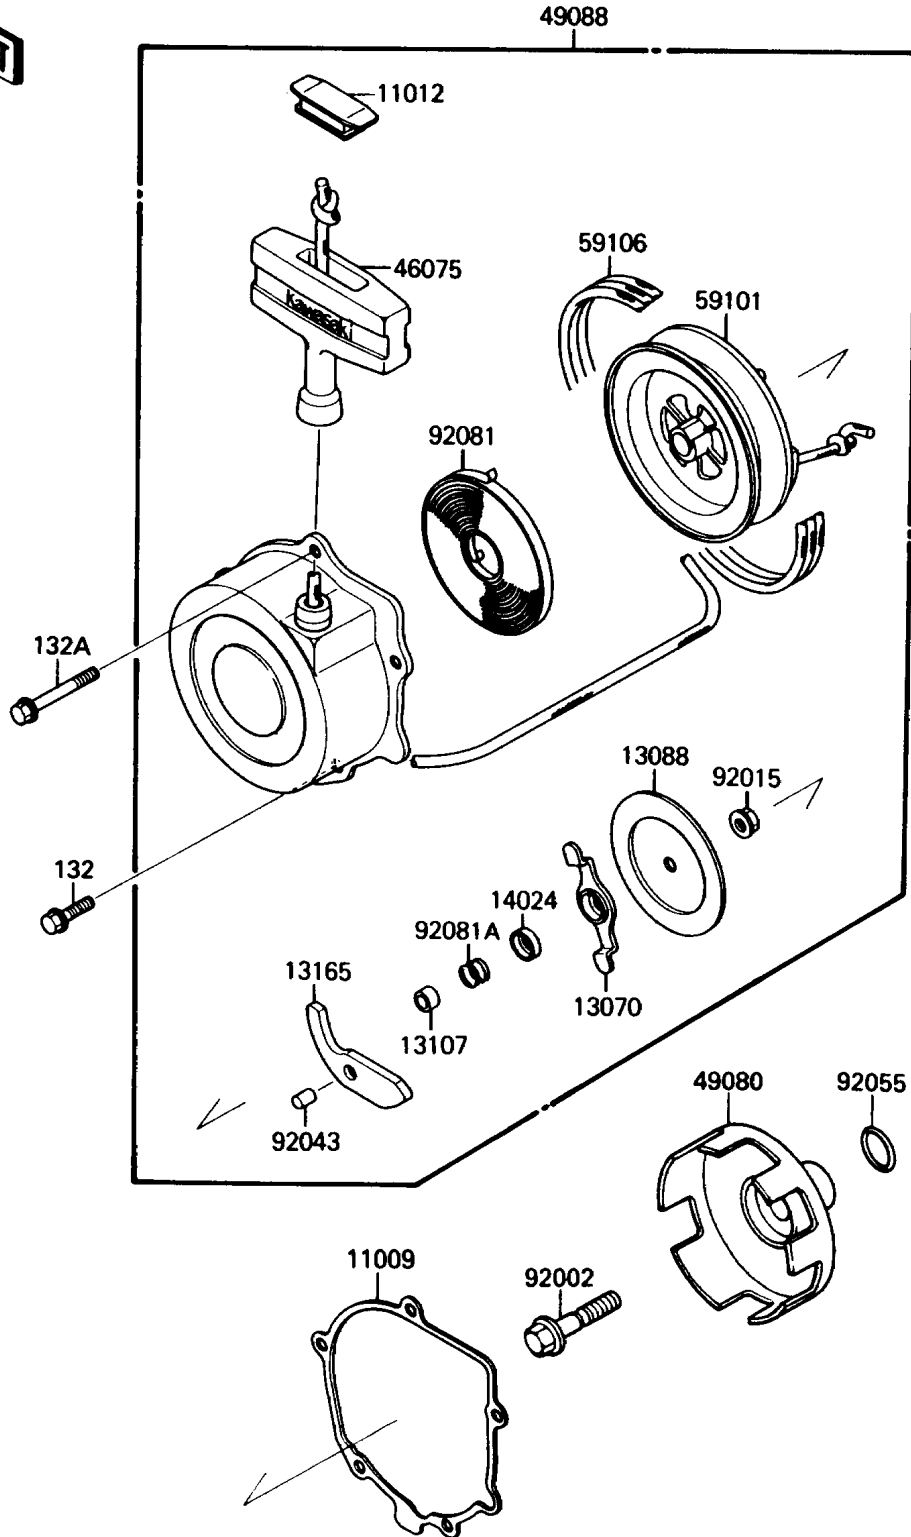

# 1991 Bayou 220 PARTS DIAGRAM

Recoil Starter

E3040-0005

# 1991 Bayou 220 PARTS LIST

## Recoil Starter

ITEM NAME	PART NUMBER	QUANTITY
BOLT-FLANGED-SMALL (Ref # 132)	132J0614	4
BOLT-FLANGED-SMALL (Ref # 132A)	132J0680	1
GASKET,RECOIL (Ref # 11009)	11009-1673	1
CAP,RECOIL GRIP (Ref # 11012)	11012-1420	1
GUIDE,RECOIL (Ref # 13070)	13070-1123	1
PLATE-FRICTION,RECOIL (Ref # 13088)	13088-1059	1
SHAFT,RECOIL (Ref # 13107)	13107-1129	1
PAWL,RECOIL (Ref # 13165)	13165-1110	1
COVER,RECOIL (Ref # 14024)	14025-1966	1
GRIP,RECOIL (Ref # 46075)	46075-1073	1
PULLEY-STARTING (Ref # 49080)	49080-1051	1
STARTER-RECOIL (Ref # 49088)	49088-1054	1
REEL (Ref # 59101)	59101-1105	1
ROPE,RECOIL (Ref # 59106)	59106-1102	1
BOLT,FLANGED,10X40 (Ref # 92002)	92002-1296	1
NUT,6MM (Ref # 92015)	92015-1464	1
PIN,RECOIL (Ref # 92043)	92043-1259	1
RING-O,16.8MM (Ref # 92055)	92055-1235	1
SPRING,RECOIL (Ref # 92081)	92081-1772	1
SPRING (Ref # 92081A)	92081-1773	1