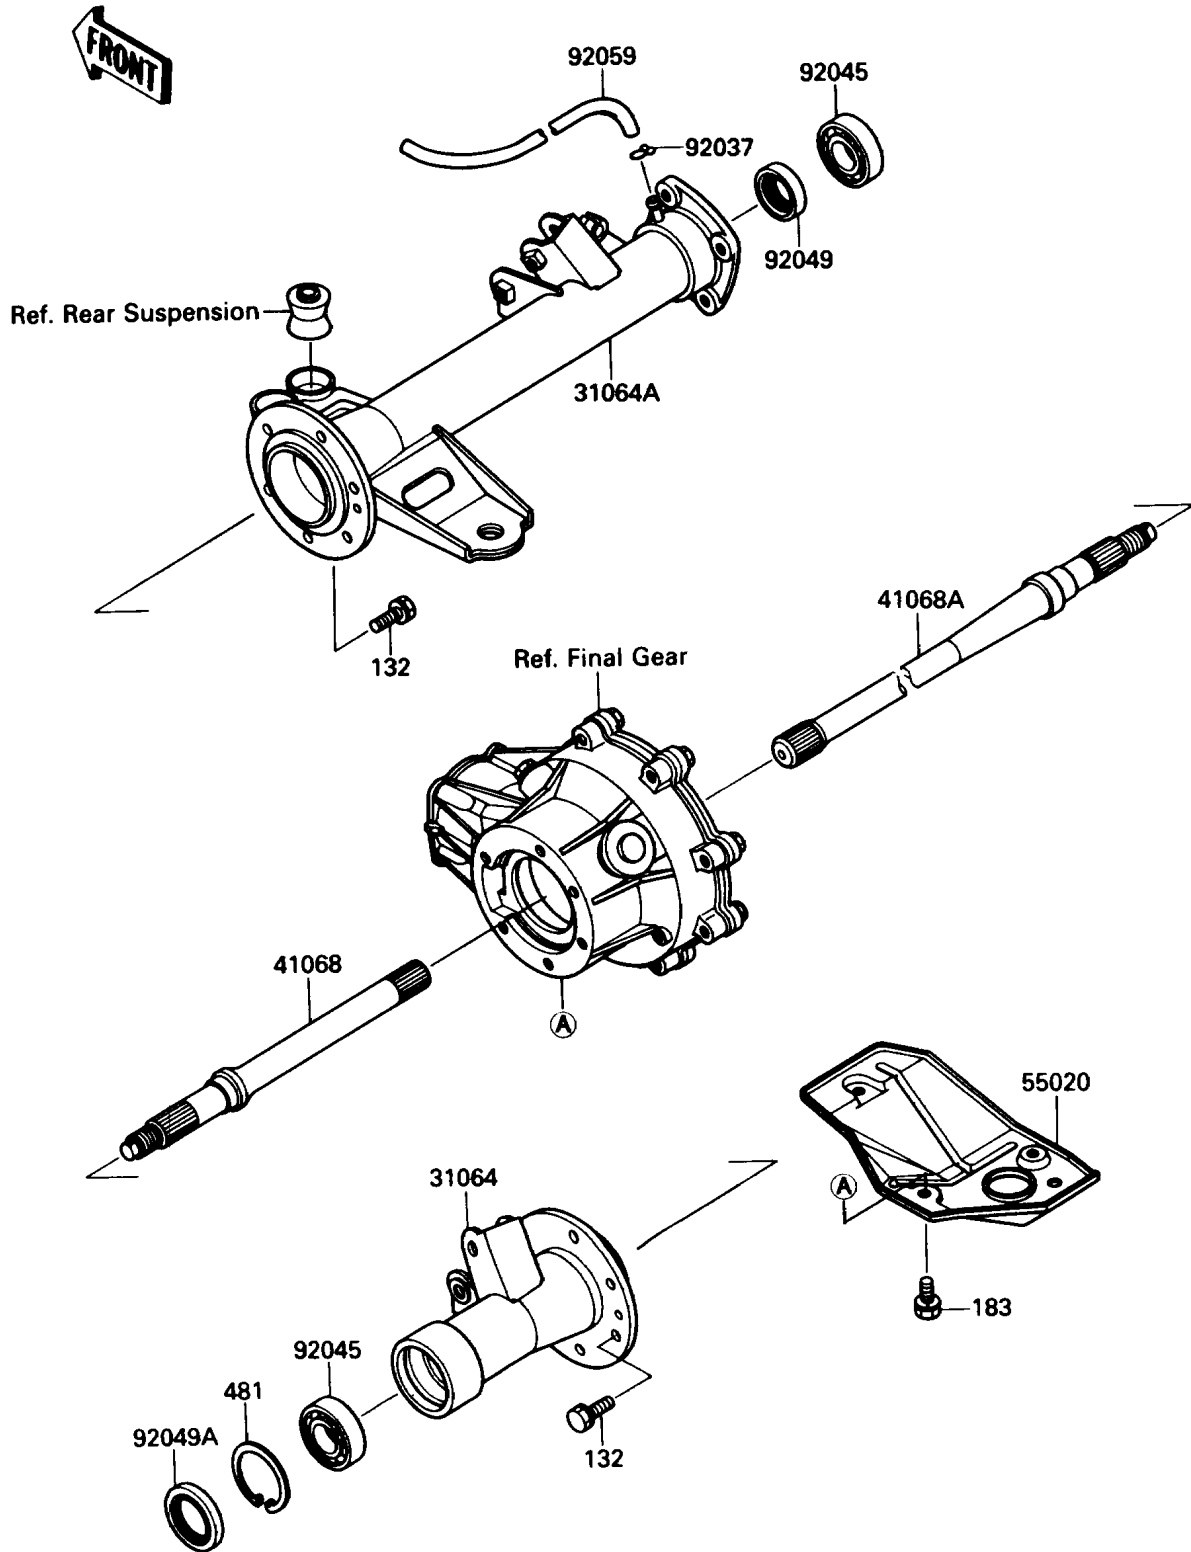

1990 Bayou 220 PARTS DIAGRAM

Rear Axle

E3133-0002

1990 Bayou 220 PARTS LIST

Rear Axle

ITEM NAME	PART NUMBER	QUANTITY
BOLT-FLANGED-SMALL (Ref # 132)	132J0820	12
BOLT-UPSET-WS-SMALL (Ref # 183)	183H0814	3
CIRCLIP (Ref # 481)	481J5200	1
PIPE-COMP,LH (Ref # 31064)	31064-1088	1
PIPE-COMP,RH (Ref # 31064A)	31064-1089	1
AXLE,LH (Ref # 41068)	41068-1244	1
AXLE,RH (Ref # 41068A)	41068-1245	1
GUARD (Ref # 55020)	55020-1276	1
CLAMP,TUBE (Ref # 92037)	92037-147	1
BEARING-BALL,6205DDU (Ref # 92045)	92045-1229	2
SEAL-OIL,S030428 (Ref # 92049)	92049-1236	1
SEAL-OIL (Ref # 92049A)	92049-1287	1
TUBE,4.7X9.5X1240 (Ref # 92059)	92059-1968	1