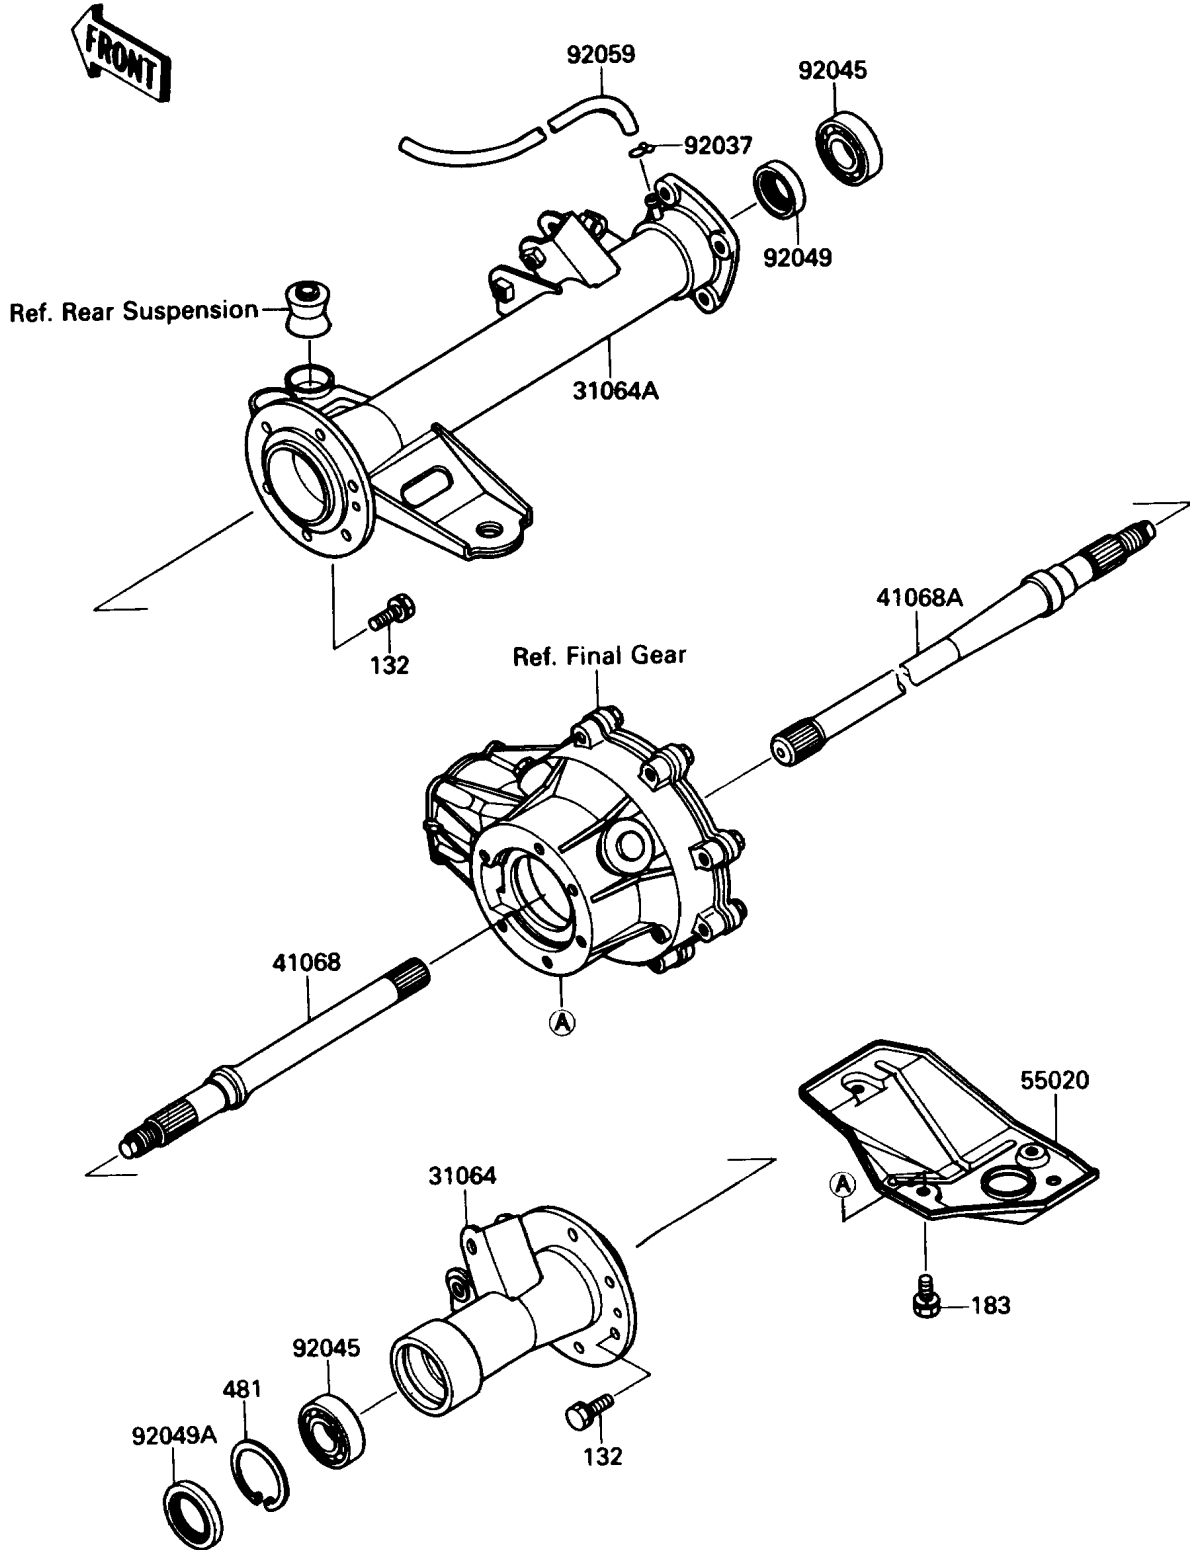

1991 Bayou 220 PARTS DIAGRAM

Rear Axle

E3133-0002

1991 Bayou 220 PARTS LIST

Rear Axle

ITEM NAME	PART NUMBER	QUANTITY
BOLT-FLANGED-SMALL (Ref # 132)	132J0820	12
BOLT-UPSET-WS-SMALL (Ref # 183)	183H0814	3
CIRCLIP (Ref # 481)	481J5200	1
PIPE-COMP,LH (Ref # 31064)	31064-1088	1
PIPE-COMP,RH (Ref # 31064A)	31064-1089	1
AXLE,LH (Ref # 41068)	41068-1244	1
AXLE,RH (Ref # 41068A)	41068-1245	1
GUARD (Ref # 55020)	55020-1276	1
CLAMP,TUBE (Ref # 92037)	92037-147	1
BEARING-BALL,6205DDU (Ref # 92045)	92045-1229	2
SEAL-OIL,S030428 (Ref # 92049)	92049-1236	1
SEAL-OIL (Ref # 92049A)	92049-1287	1
TUBE,4.7X9.5X1240 (Ref # 92059)	92059-1968	1