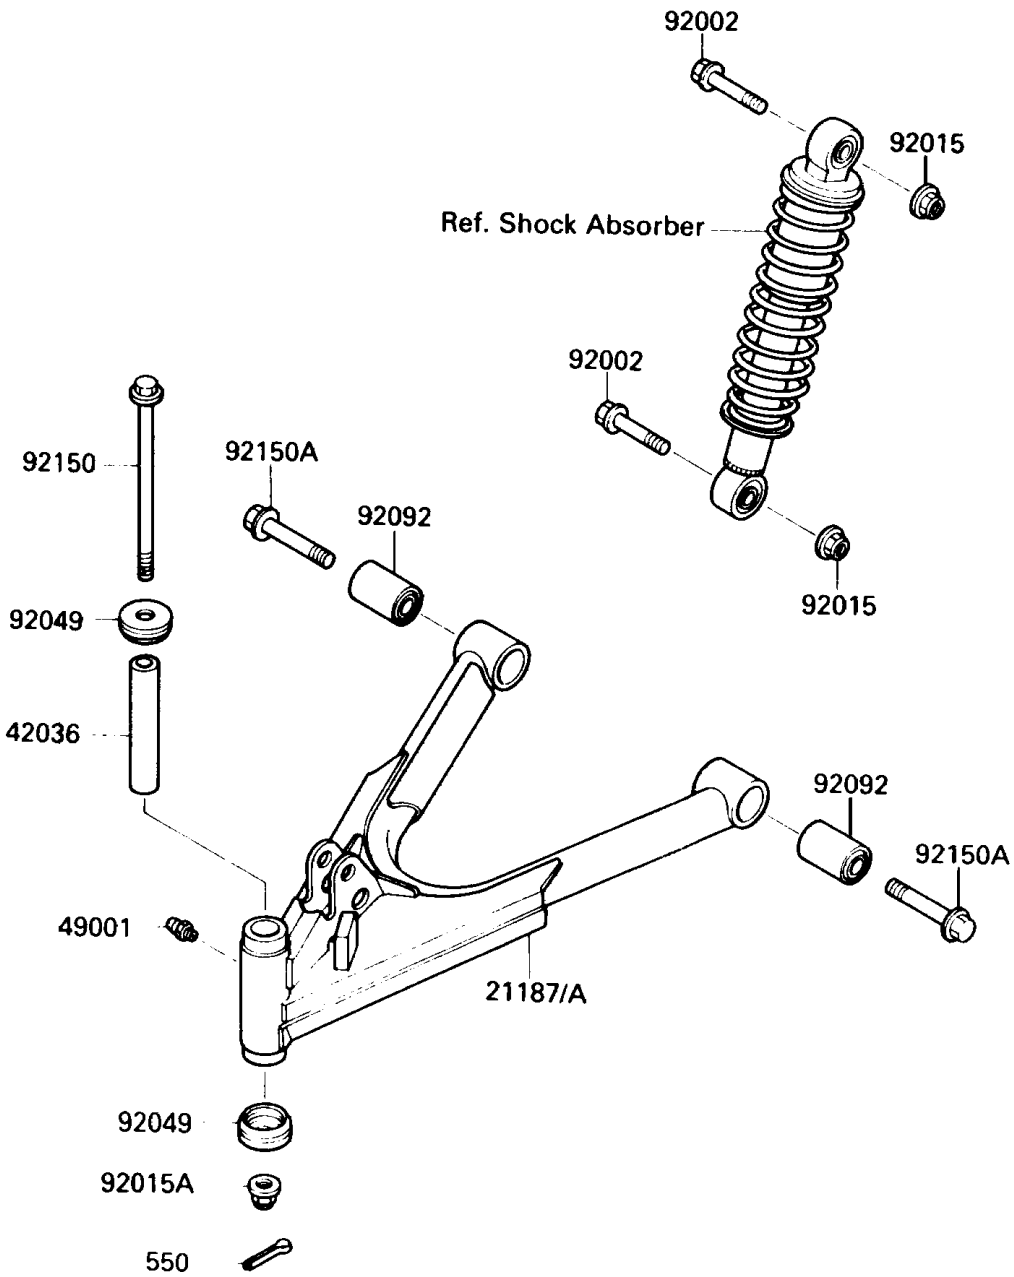

1991 Bayou 220 PARTS DIAGRAM

Front Suspension

F2152

1991 Bayou 220 PARTS LIST

Front Suspension

ITEM NAME	PART NUMBER	QUANTITY
PIN-COTTER,2.0X15 (Ref # 550)	550D2015	2
ARM-ASSY,SUSPENSION,FR,LH (Ref # 21187)	21187-1065	1
ARM-ASSY,SUSPENSION,FR,RH (Ref # 21187A)	21187-1066	1
SLEEVE,KNUCKLE,L=99.6 (Ref # 42036)	42036-1141	2
NIPPLE-GREASE (Ref # 49001)	49001-1051	2
BOLT,FLANGED,10X42 (Ref # 92002)	92002-1545	4
NUT,LOCK,10MM (Ref # 92015)	92015-1597	4
NUT,LOCK,FLANGED,10MM (Ref # 92015A)	92015-1717	2
SEAL-OIL (Ref # 92049)	92049-1285	4
BUSHING-RUBBER (Ref # 92092)	92092-005	4
BOLT,FLANGED,10X142 (Ref # 92150)	92002-1956	2
BOLT,FLANGED,12X58 (Ref # 92150A)	92150-1022	4