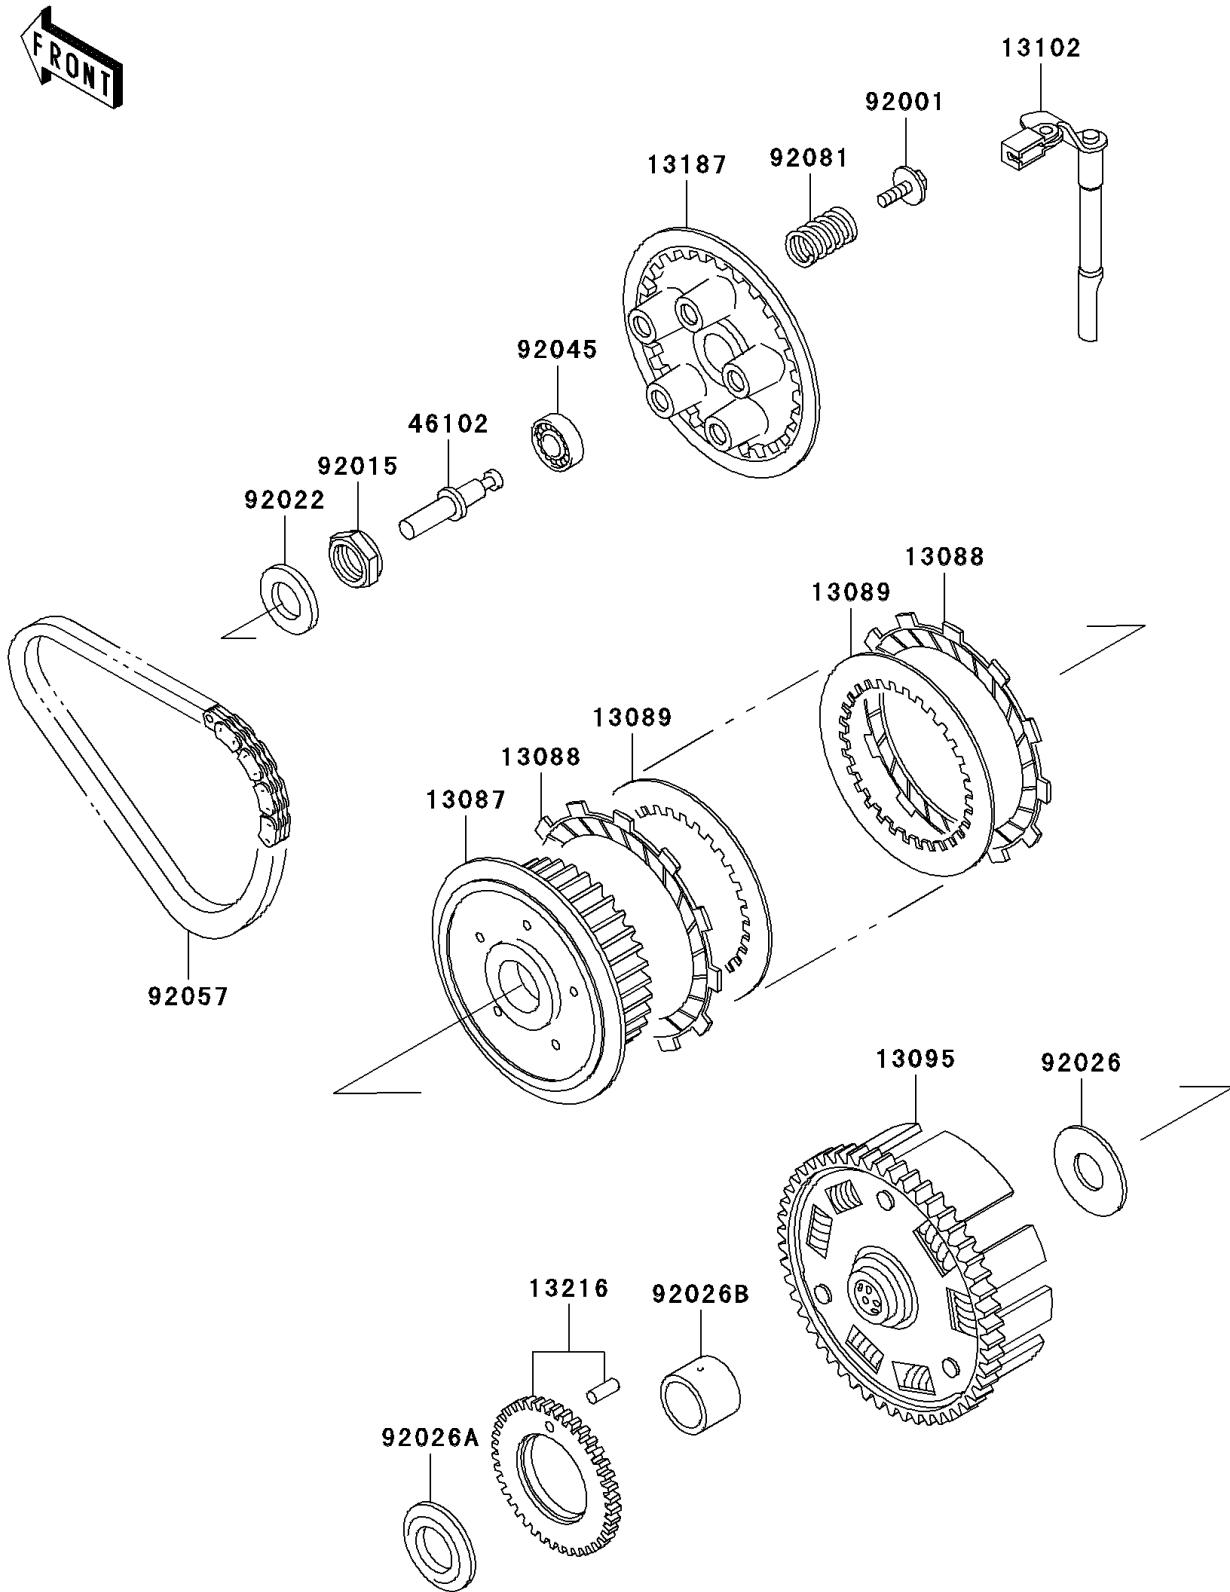

2006 Ninja® 500R PARTS DIAGRAM

Clutch

E1350

2006 Ninja® 500R PARTS LIST

Clutch

ITEM NAME	PART NUMBER	QUANTITY
HUB-CLUTCH (Ref # 13087)	13087-1162	1
PLATE-FRICTION (Ref # 13088)	13088-1013	7
PLATE-CLUTCH,T=2.0 (Ref # 13089)	13089-026	6
HOUSING-COMP-CLUTCH (Ref # 13095)	13095-1158	1
RELEASE-COMP-CLUTCH (Ref # 13102)	13102-1087	1
PLATE-CLUTCH OPERATING (Ref # 13187)	13187-0014	1
GEAR-COMP,40T (Ref # 13216)	13216-1066	1
ROD,CLUTCH (Ref # 46102)	46102-1134	1
BOLT,FLANGED,6X18 (Ref # 92001)	92001-1066	5
NUT,20MM (Ref # 92015)	92015-1555	1
WASHER,20.3X36X2.3 (Ref # 92022)	92022-1116	1
SPACER,25.5X47X2.5 (Ref # 92026)	92026-022	1
SPACER,25X47X4 (Ref # 92026A)	92026-1242	1
SPACER,25X30X23.5 (Ref # 92026B)	92026-1243	1
BEARING-BALL,6001C3ML01 (Ref # 92045)	92045-1235	1
CHAIN,PRIMARY (Ref # 92057)	92057-1229	1
SPRING,CLUTCH (Ref # 92081)	92081-1864	5