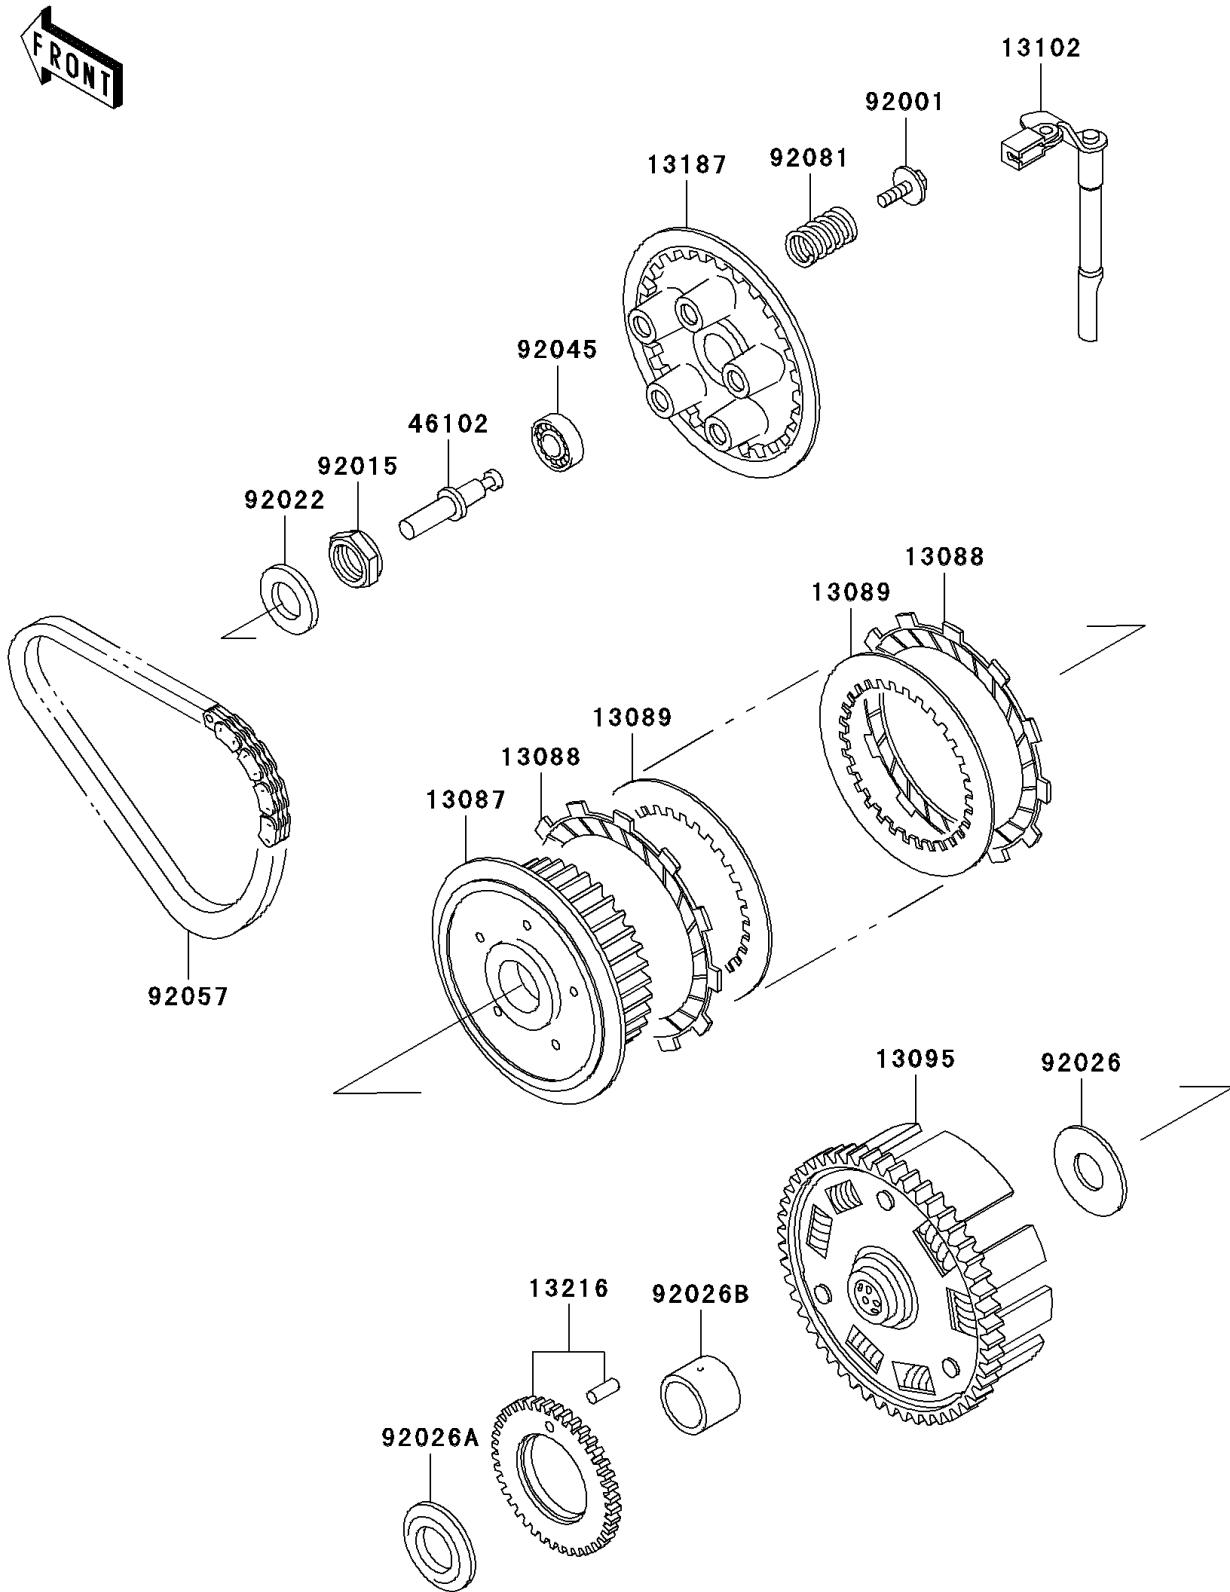

2007 Ninja® 500R PARTS DIAGRAM

Clutch

E1350

2007 Ninja® 500R PARTS LIST

Clutch

ITEM NAME	PART NUMBER	QUANTITY
HUB-CLUTCH (Ref # 13087)	13087-1162	1
PLATE-FRICTION (Ref # 13088)	13088-1013	7
PLATE-CLUTCH,T=2.0 (Ref # 13089)	13089-026	6
HOUSING-COMP-CLUTCH (Ref # 13095)	13095-1158	1
RELEASE-COMP-CLUTCH (Ref # 13102)	13102-1087	1
PLATE-CLUTCH OPERATING (Ref # 13187)	13187-0014	1
GEAR-COMP,40T (Ref # 13216)	13216-1066	1
ROD,CLUTCH (Ref # 46102)	46102-1134	1
BOLT,FLANGED,6X18 (Ref # 92001)	92001-1066	5
NUT,20MM (Ref # 92015)	92015-1555	1
WASHER,20.3X36X2.3 (Ref # 92022)	92022-1116	1
SPACER,25.5X47X2.5 (Ref # 92026)	92026-022	1
SPACER,25X47X4 (Ref # 92026A)	92026-1242	1
SPACER,25X30X23.5 (Ref # 92026B)	92026-1243	1
BEARING-BALL,6001C3ML01 (Ref # 92045)	92045-1235	1
CHAIN,PRIMARY (Ref # 92057)	92057-1229	1
SPRING,CLUTCH (Ref # 92081)	92081-1864	5