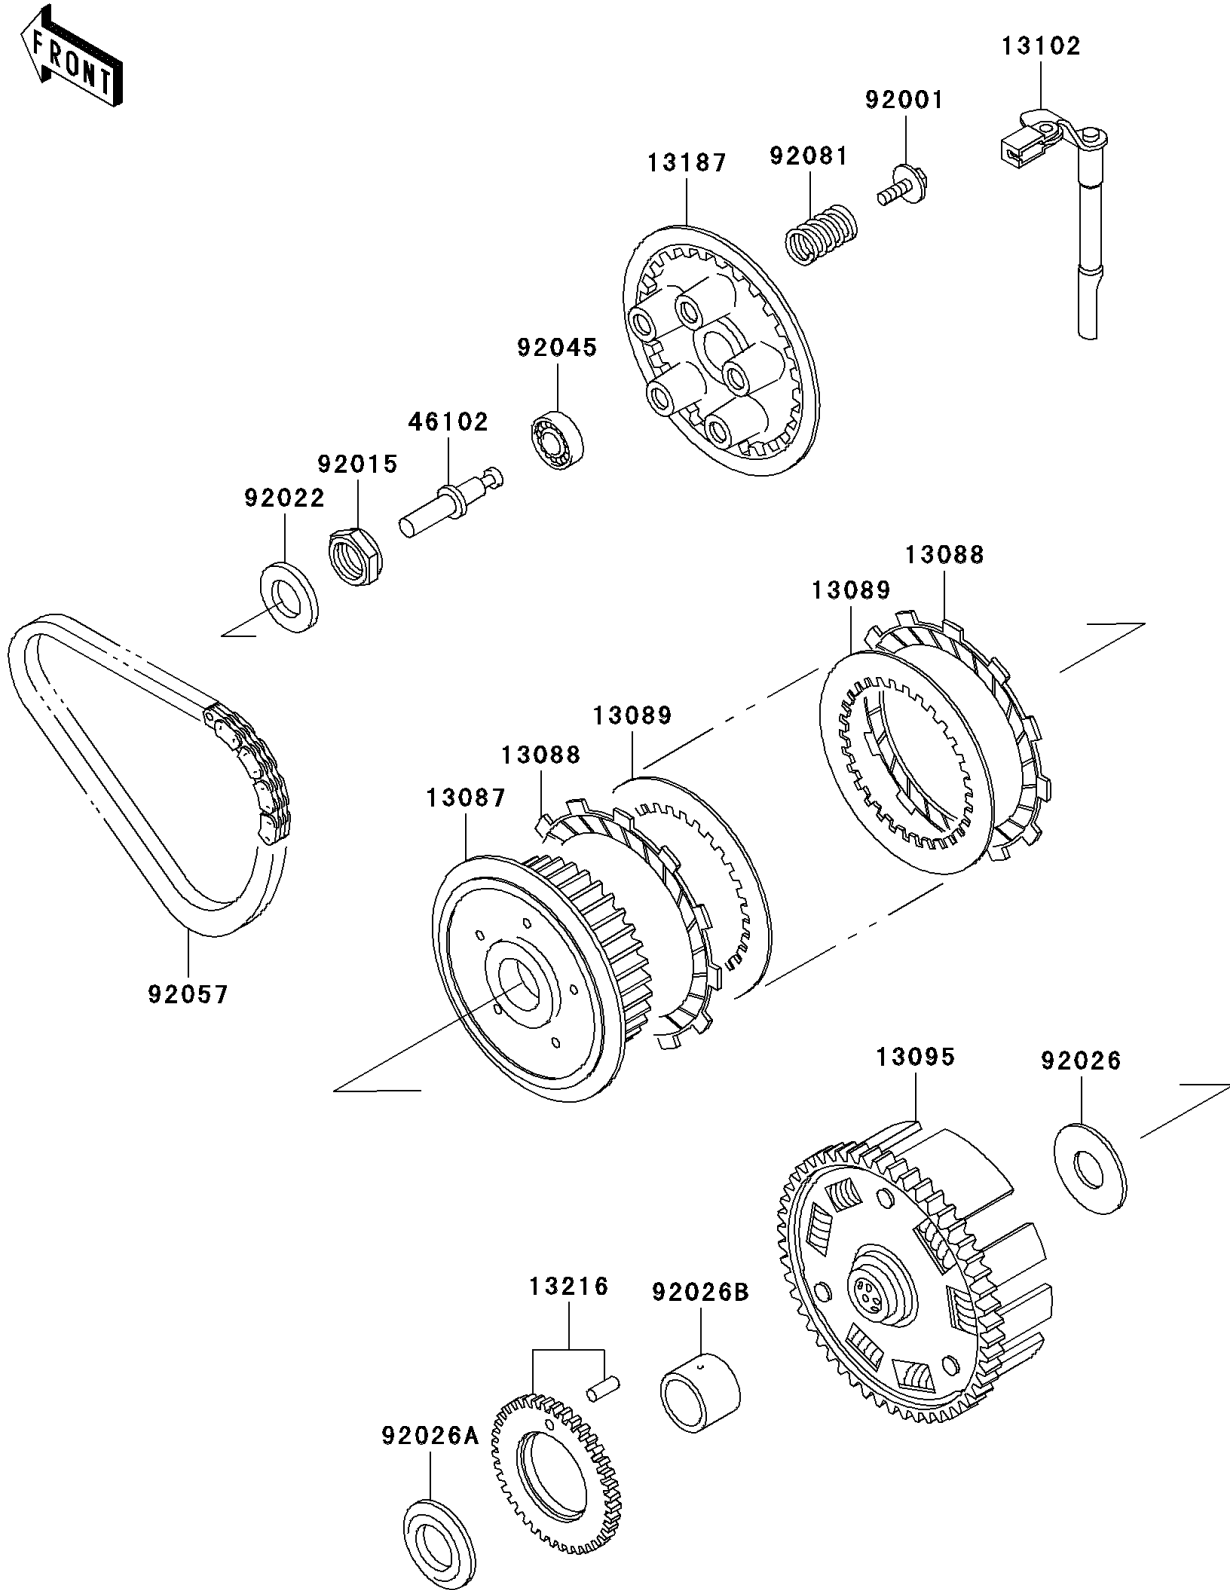

2008 Ninja® 500R PARTS DIAGRAM

Clutch

E1350

2008 Ninja® 500R PARTS LIST

Clutch

ITEM NAME	PART NUMBER	QUANTITY
HUB-CLUTCH (Ref # 13087)	13087-1162	1
PLATE-FRICTION (Ref # 13088)	13088-1013	7
PLATE-CLUTCH,T=2.0 (Ref # 13089)	13089-026	6
HOUSING-COMP-CLUTCH (Ref # 13095)	13095-1158	1
RELEASE-COMP-CLUTCH (Ref # 13102)	13102-1087	1
PLATE-CLUTCH OPERATING (Ref # 13187)	13187-0014	1
GEAR-COMP,40T (Ref # 13216)	13216-1066	1
ROD,CLUTCH (Ref # 46102)	46102-1134	1
BOLT,FLANGED,6X18 (Ref # 92001)	92001-1066	5
NUT,20MM (Ref # 92015)	92015-1555	1
WASHER,20.3X36X2.3 (Ref # 92022)	92022-1116	1
SPACER,25.5X47X2.5 (Ref # 92026)	92026-022	1
SPACER,25X47X4 (Ref # 92026A)	92026-1242	1
SPACER,25X30X23.5 (Ref # 92026B)	92026-1243	1
BEARING-BALL,6001C3ML01 (Ref # 92045)	92045-1235	1
CHAIN,PRIMARY (Ref # 92057)	92057-1229	1
SPRING,CLUTCH (Ref # 92081)	92081-1864	5