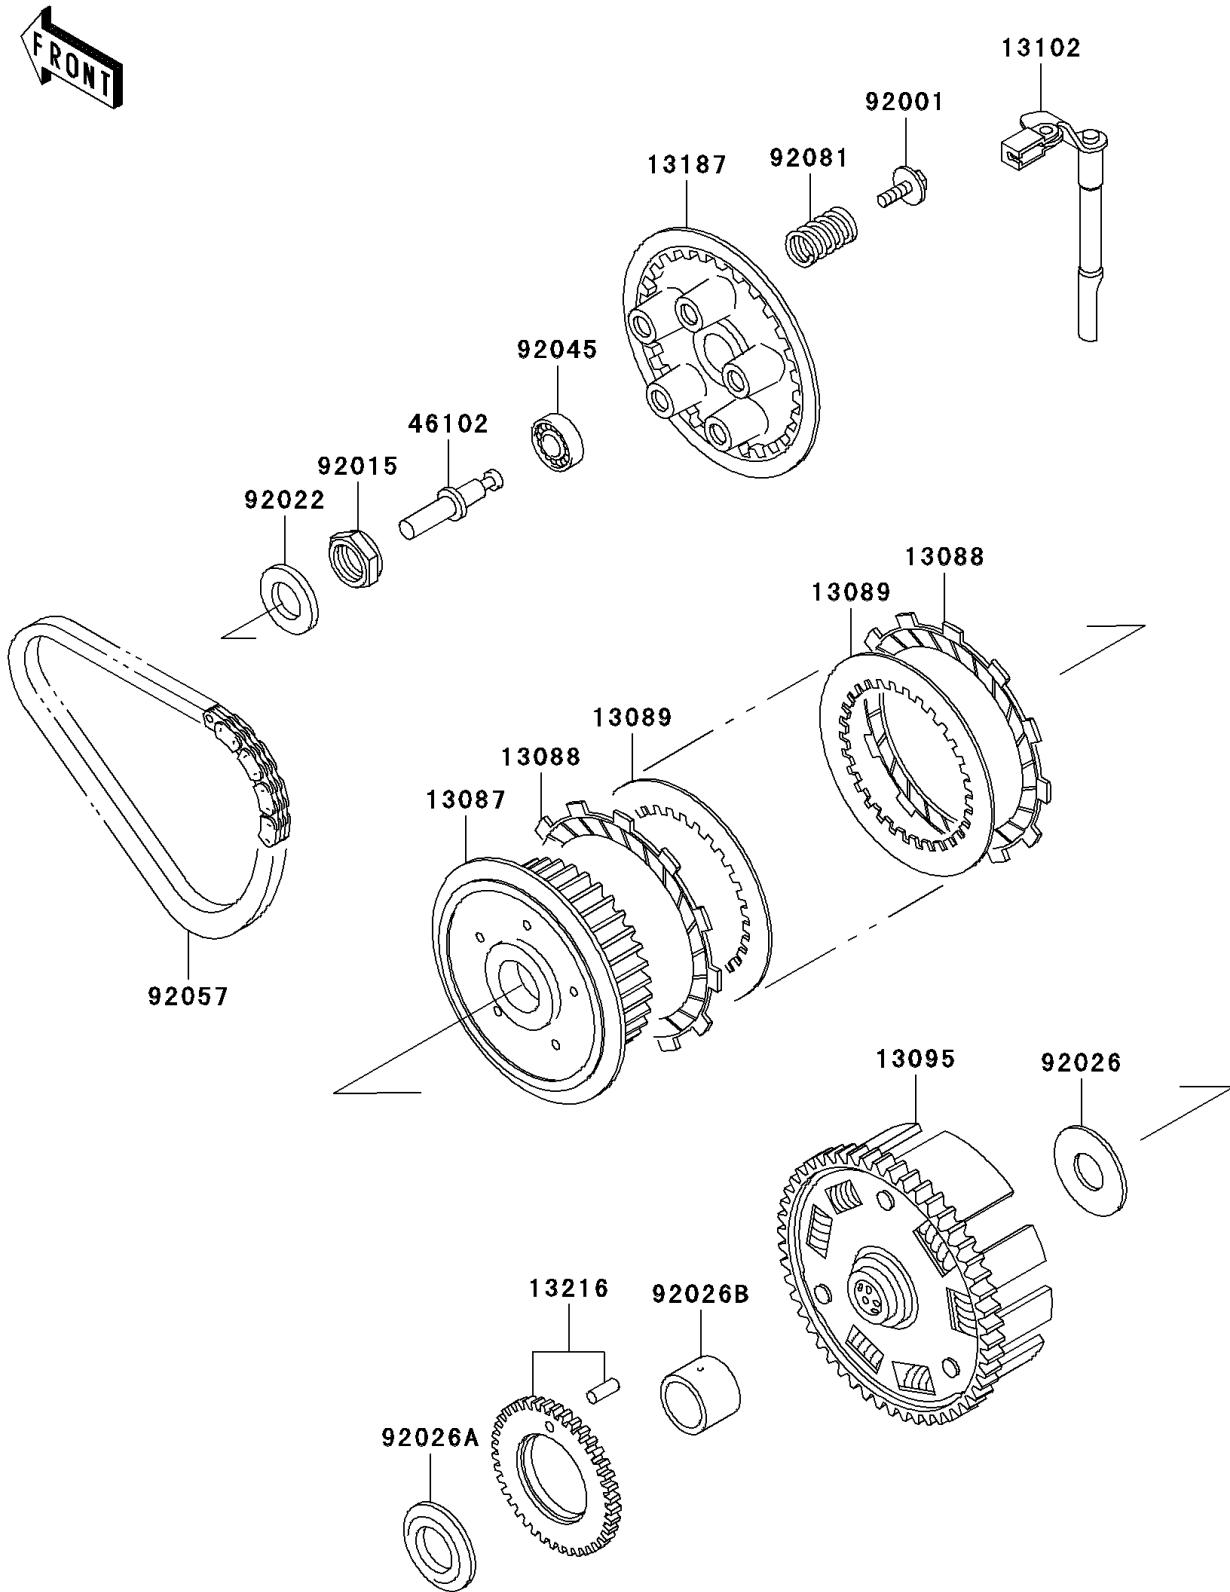

2009 Ninja® 500R PARTS DIAGRAM

Clutch

E1350

2009 Ninja® 500R PARTS LIST

Clutch

ITEM NAME	PART NUMBER	QUANTITY
HUB-CLUTCH (Ref # 13087)	13087-1162	1
PLATE-FRICTION (Ref # 13088)	13088-1013	7
PLATE-CLUTCH,T=2.0 (Ref # 13089)	13089-026	6
HOUSING-COMP-CLUTCH (Ref # 13095)	13095-1158	1
RELEASE-COMP-CLUTCH (Ref # 13102)	13102-1087	1
PLATE-CLUTCH OPERATING (Ref # 13187)	13187-0014	1
GEAR-COMP,40T (Ref # 13216)	13216-1066	1
ROD,CLUTCH (Ref # 46102)	46102-1134	1
BOLT,FLANGED,6X18 (Ref # 92001)	92001-1066	5
NUT,20MM (Ref # 92015)	92015-1555	1
WASHER,20.3X36X2.3 (Ref # 92022)	92022-1116	1
SPACER,25.5X47X2.5 (Ref # 92026)	92026-022	1
SPACER,25X47X4 (Ref # 92026A)	92026-1242	1
SPACER,25X30X23.5 (Ref # 92026B)	92026-1243	1
BEARING-BALL,6001C3ML01 (Ref # 92045)	92045-1235	1
CHAIN,PRIMARY (Ref # 92057)	92057-1229	1
SPRING,CLUTCH (Ref # 92081)	92081-1864	5