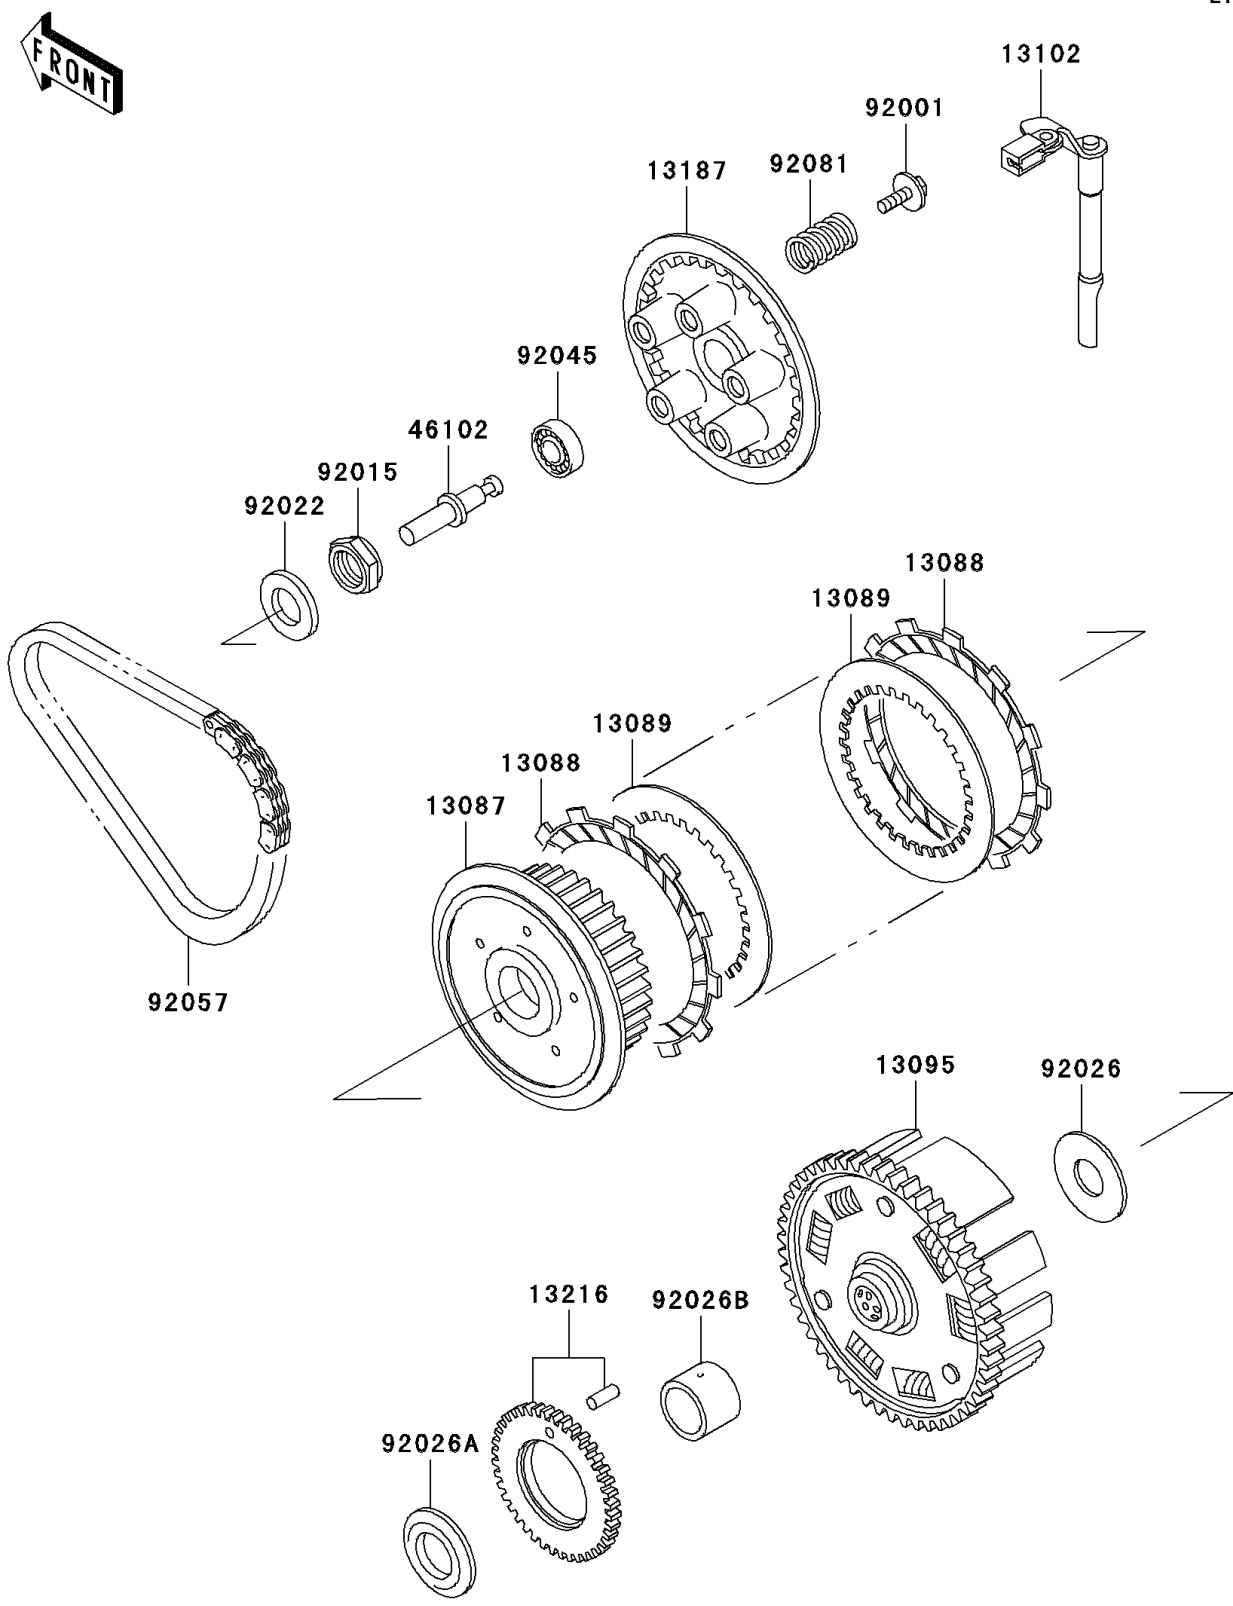

2009 Ninja® 500R PARTS DIAGRAM

Clutch

E1350

2009 Ninja® 500R PARTS LIST

Clutch

ITEM NAME	PART NUMBER	QUANTITY
HUB-CLUTCH (Ref # 13087)	13087-1162	1
PLATE-FRICTION (Ref # 13088)	13088-1013	7
PLATE-CLUTCH,T=2.0 (Ref # 13089)	13089-026	6
HOUSING-COMP-CLUTCH (Ref # 13095)	13095-1158	1
RELEASE-COMP-CLUTCH (Ref # 13102)	13102-1087	1
PLATE-CLUTCH OPERATING (Ref # 13187)	13187-0014	1
GEAR-COMP,40T (Ref # 13216)	13216-1066	1
ROD,CLUTCH (Ref # 46102)	46102-1134	1
BOLT,FLANGED,6X18 (Ref # 92001)	92001-1066	5
NUT,20MM (Ref # 92015)	92015-1555	1
WASHER,20.3X36X2.3 (Ref # 92022)	92022-1116	1
SPACER,25.5X47X2.5 (Ref # 92026)	92026-022	1
SPACER,25X47X4 (Ref # 92026A)	92026-1242	1
SPACER,25X30X23.5 (Ref # 92026B)	92026-1243	1
BEARING-BALL,6001C3ML01 (Ref # 92045)	92045-1235	1
CHAIN,PRIMARY (Ref # 92057)	92057-1229	1
SPRING,CLUTCH (Ref # 92081)	92081-1864	5