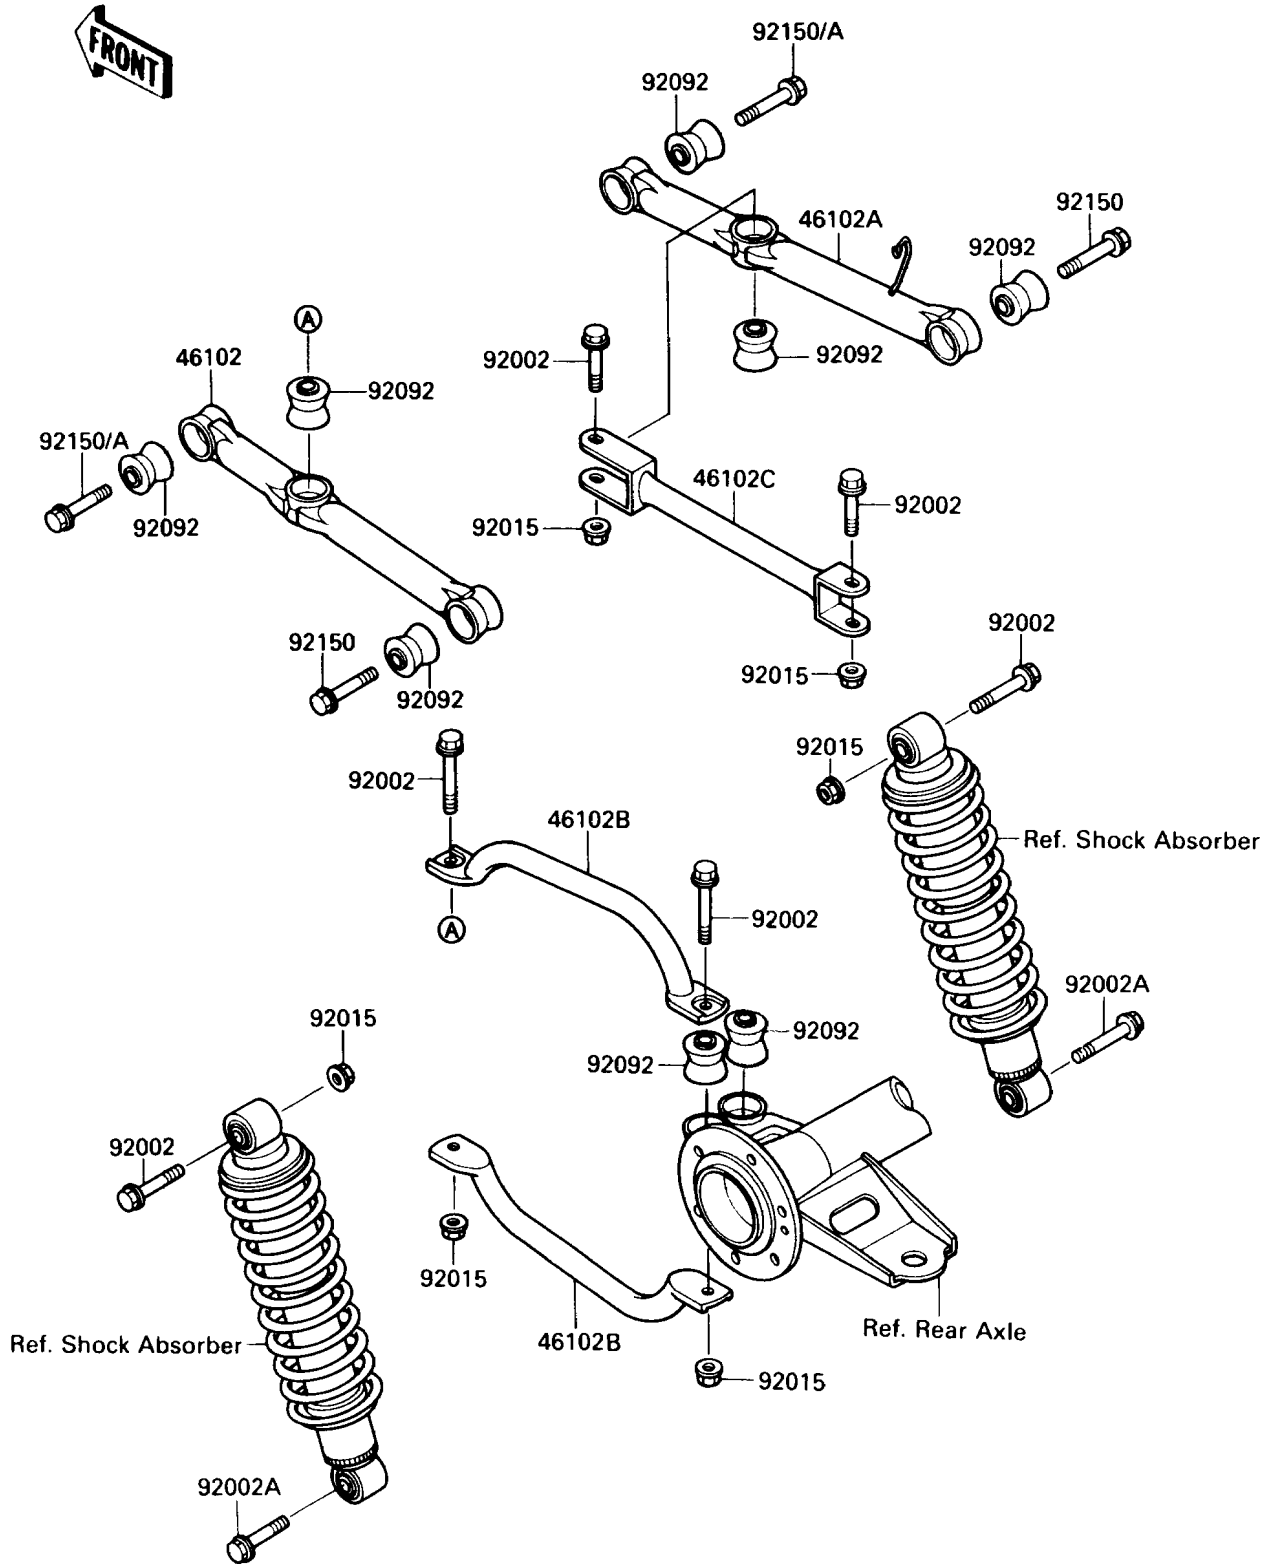

1990 Bayou 220 PARTS DIAGRAM

Rear Suspension

F2153

1990 Bayou 220 PARTS LIST

Rear Suspension

ITEM NAME	PART NUMBER	QUANTITY
ROD,SUSPENSION,RR,LH (Ref # 46102)	46102-1210	1
ROD,SUSPENSION,RR,RH (Ref # 46102A)	46102-1211	1
ROD,SUSPENSION,LEFT CROSS (Ref # 46102B)	46102-1212	2
ROD,SUSPENSION,RIGHT CROSS (Ref # 46102C)	46102-1213	1
BOLT,FLANGED,10X53.5 (Ref # 92002)	92002-1529	6
BOLT,FLANGED,10X49 (Ref # 92002A)	92002-1562	2
NUT,LOCK,10MM (Ref # 92015)	92015-1597	6
BUSHING-RUBBER (Ref # 92092)	92092-1064	8
BOLT,FLANGED,10X49 (Ref # 92150)	92150-1048	2
BOLT,FLANGED,10X52 (Ref # 92150A)	92150-1070	2