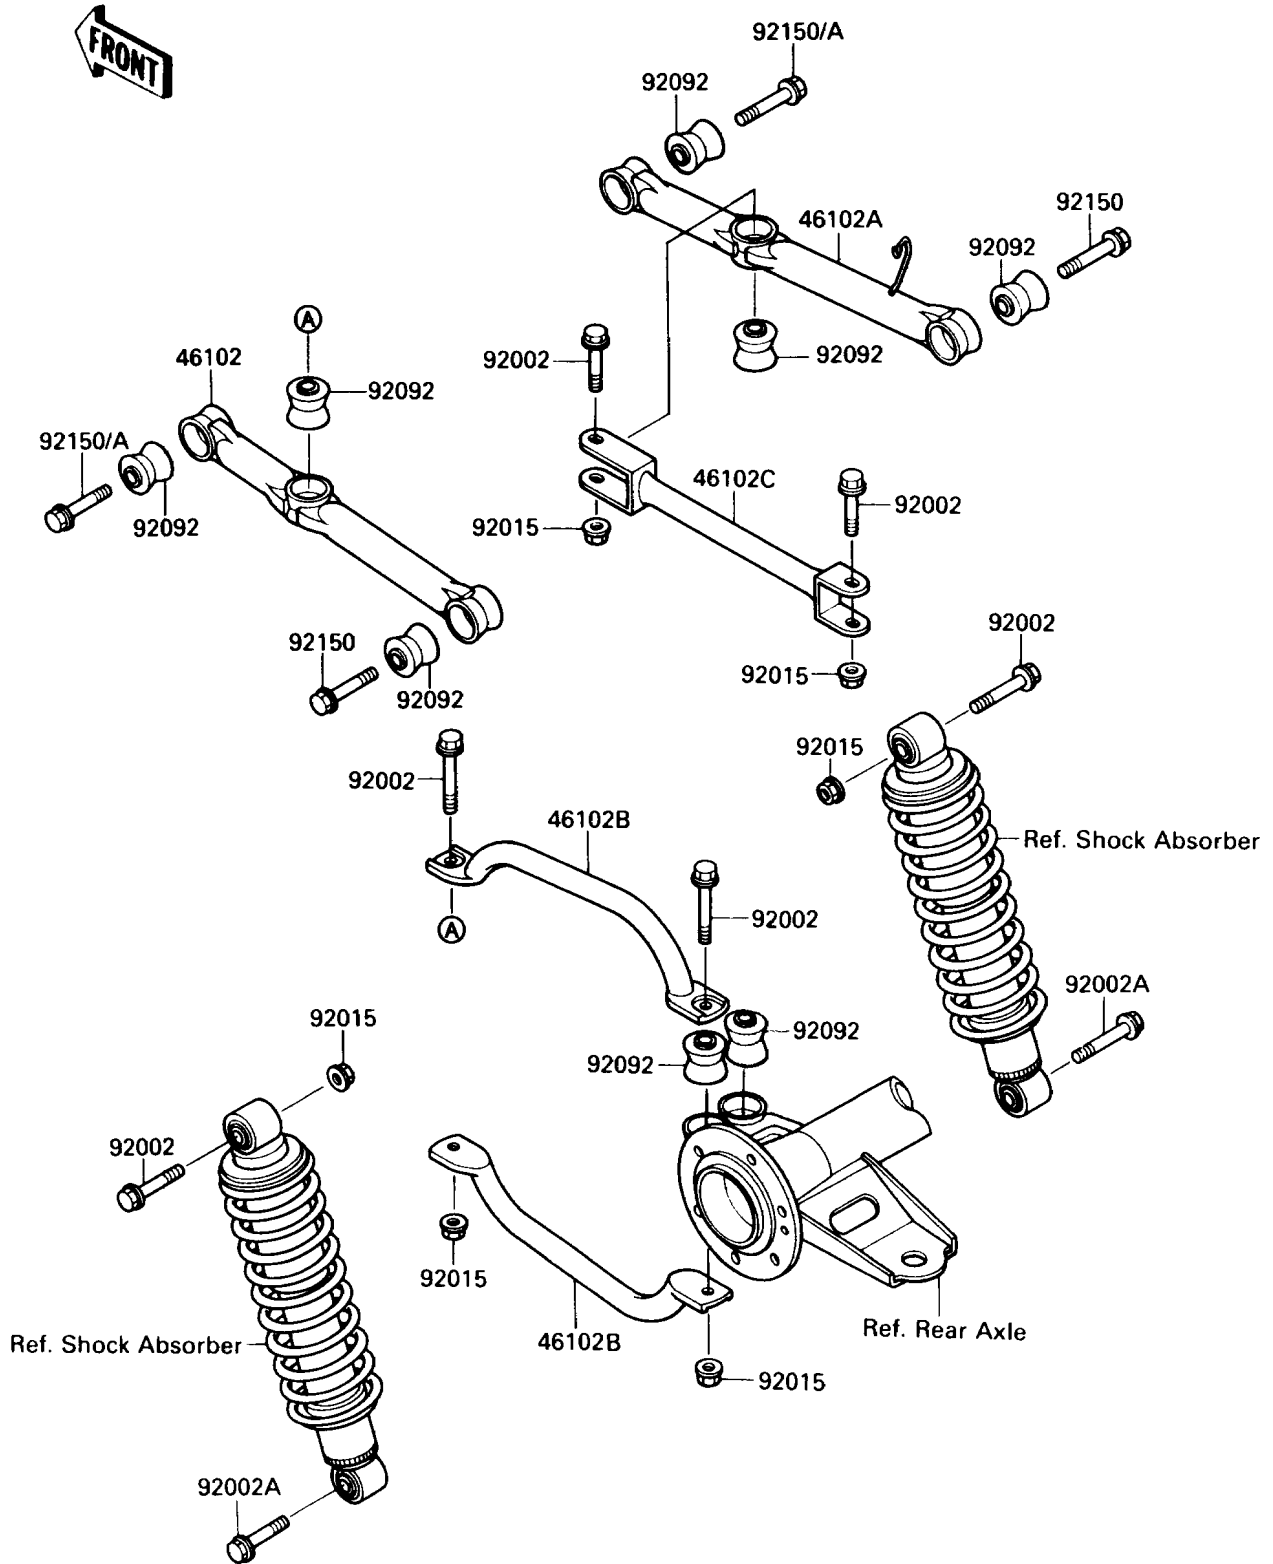

1991 Bayou 220 PARTS DIAGRAM

Rear Suspension

F2153

1991 Bayou 220 PARTS LIST

Rear Suspension

ITEM NAME	PART NUMBER	QUANTITY
ROD,SUSPENSION,RR,LH (Ref # 46102)	46102-1210	1
ROD,SUSPENSION,RR,RH (Ref # 46102A)	46102-1211	1
ROD,SUSPENSION,LEFT CROSS (Ref # 46102B)	46102-1212	2
ROD,SUSPENSION,RIGHT CROSS (Ref # 46102C)	46102-1213	1
BOLT,FLANGED,10X53.5 (Ref # 92002)	92002-1529	6
BOLT,FLANGED,10X49 (Ref # 92002A)	92002-1562	2
NUT,LOCK,10MM (Ref # 92015)	92015-1597	6
BUSHING-RUBBER (Ref # 92092)	92092-1064	8
BOLT,FLANGED,10X49 (Ref # 92150)	92150-1048	2
BOLT,FLANGED,10X52 (Ref # 92150A)	92150-1070	2