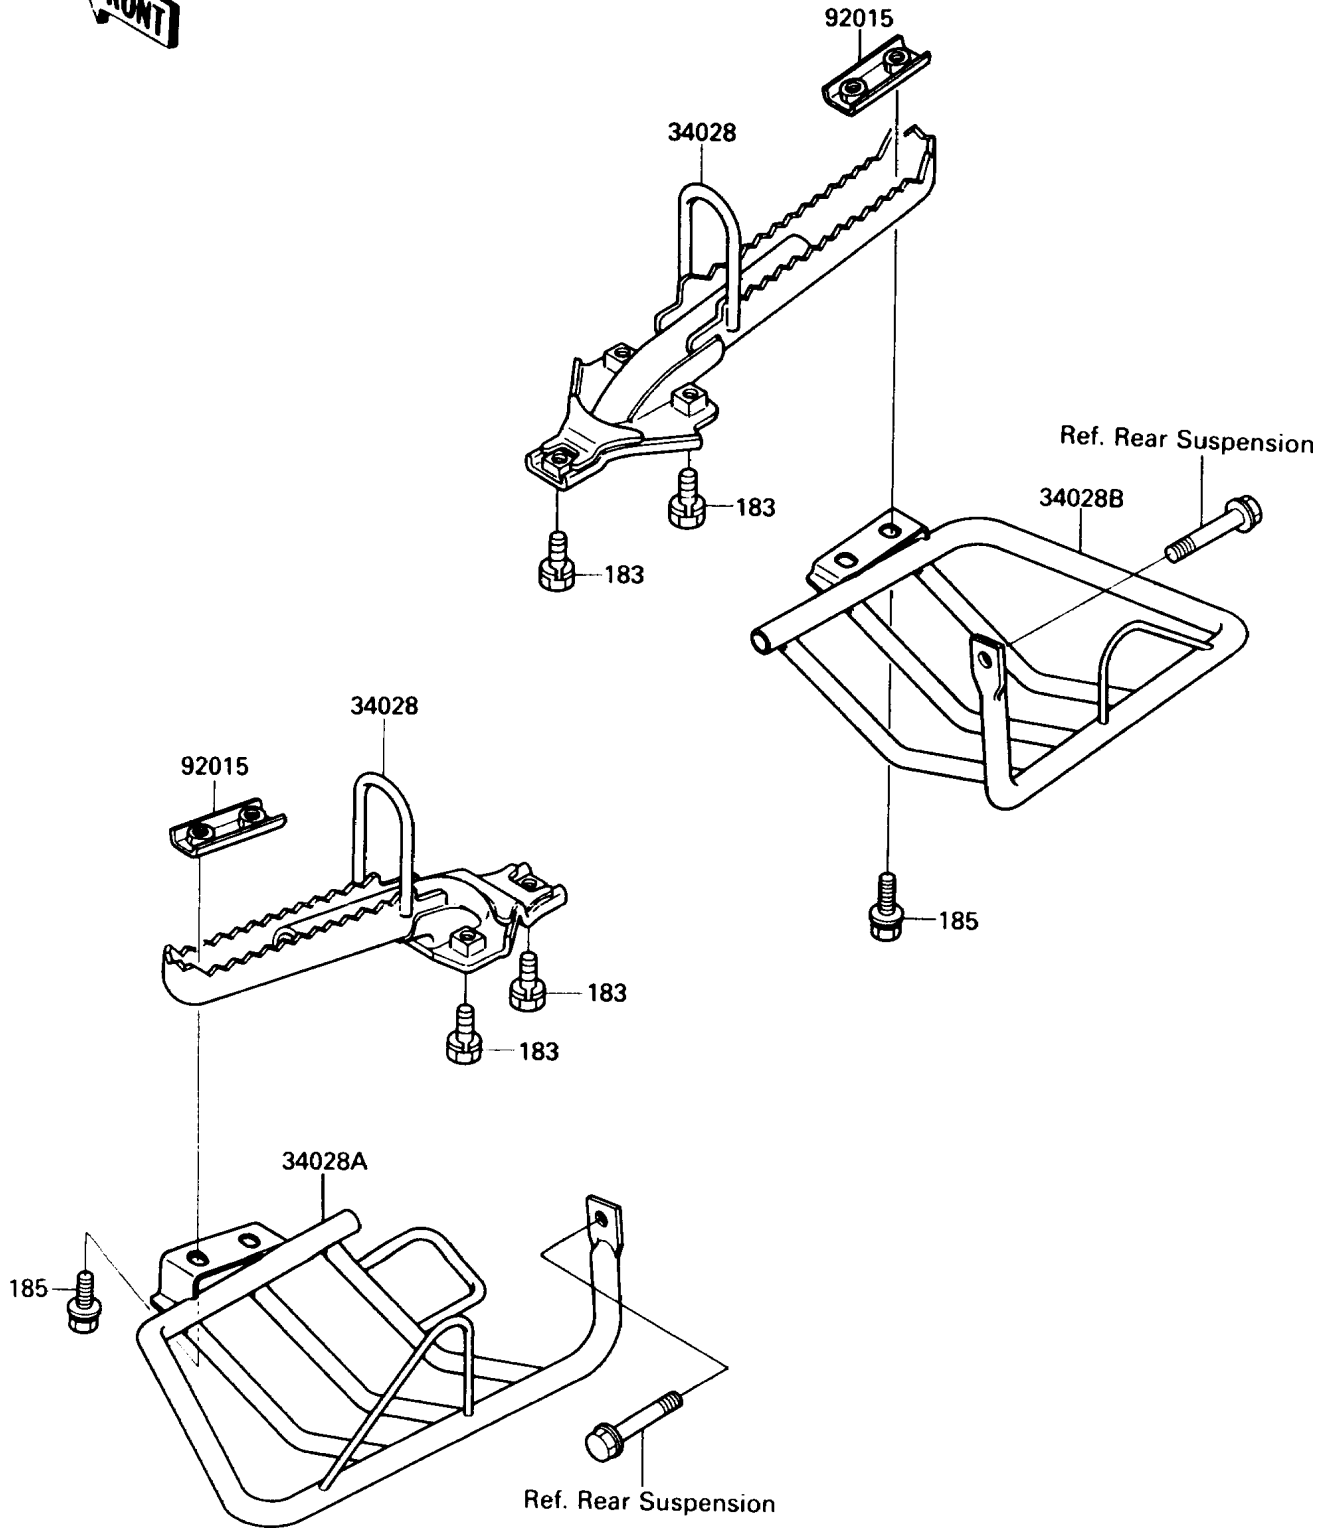

1988 Bayou 220 PARTS DIAGRAM

Step

F2160

1988 Bayou 220 PARTS LIST

Step

ITEM NAME	PART NUMBER	QUANTITY
BOLT-UPSET-WS-SMALL (Ref # 183)	183H0818	6
STEP (Ref # 34028)	34028-1227	2