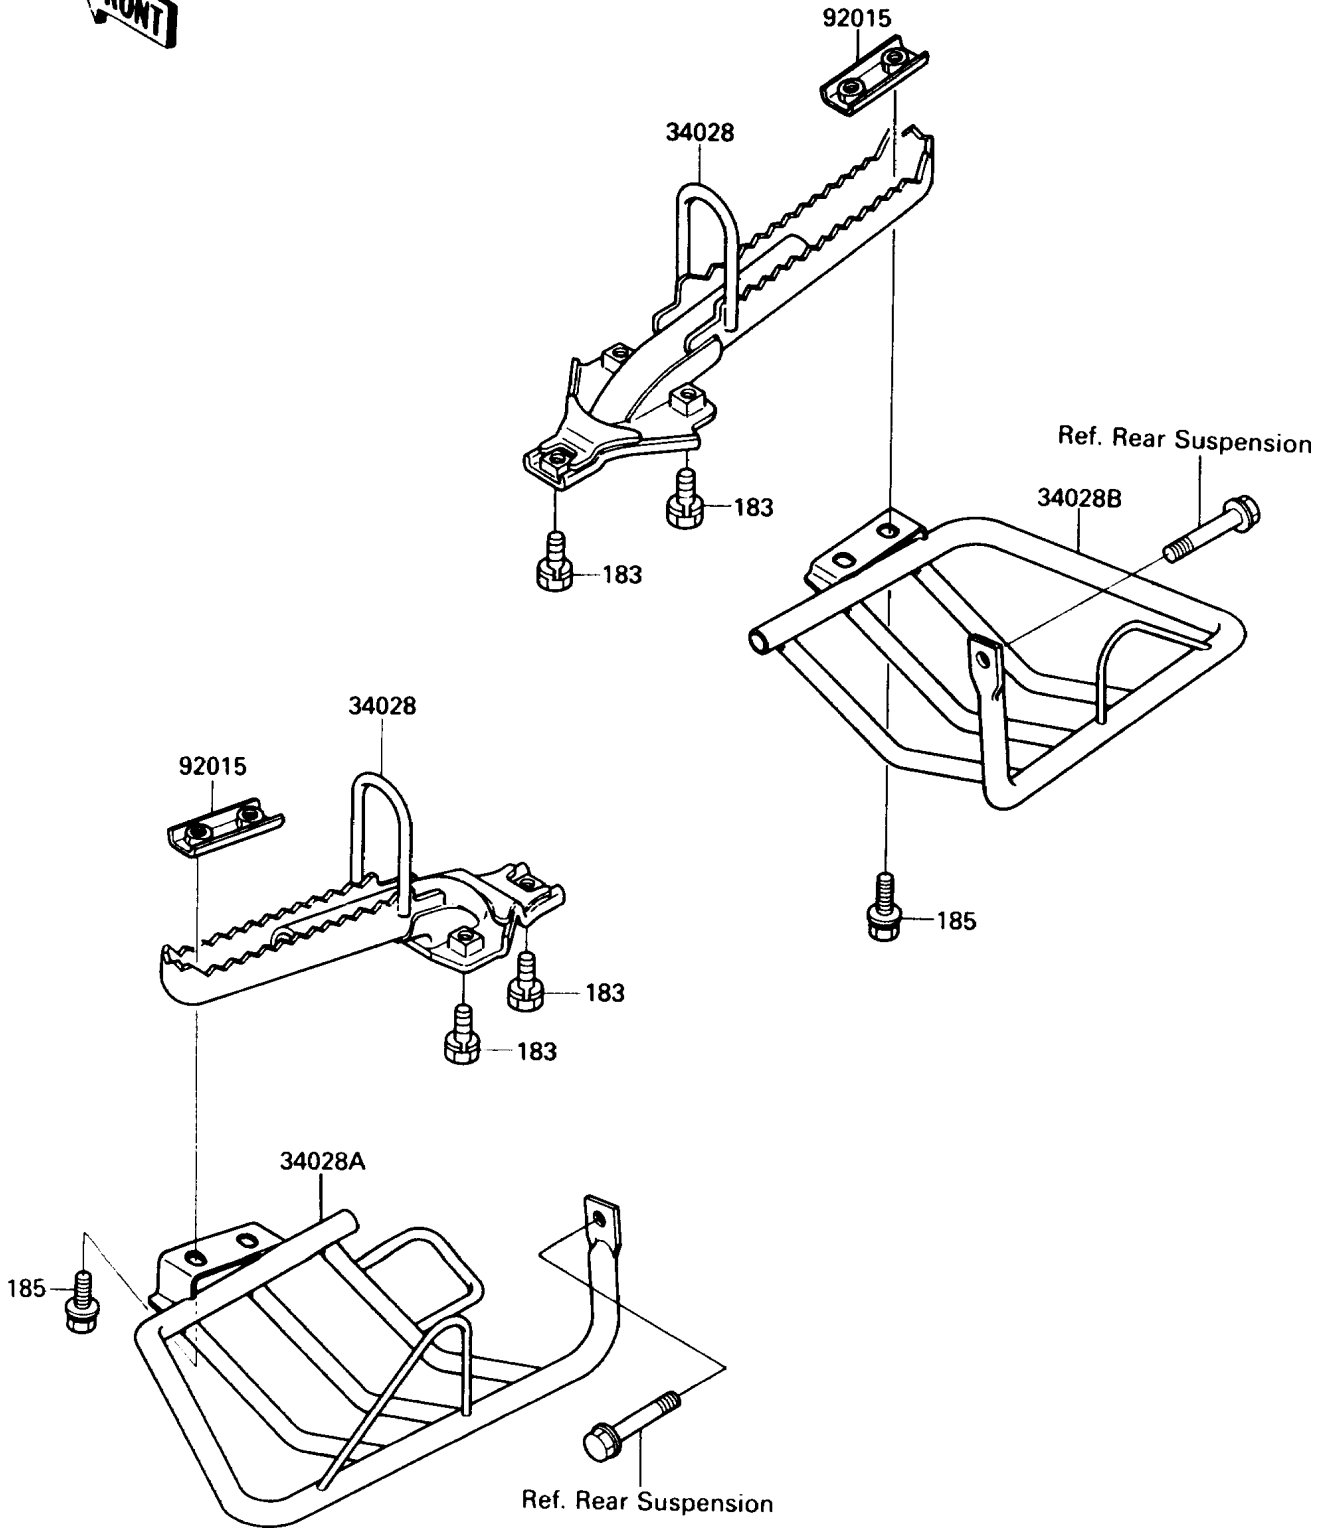

1990 Bayou 220 PARTS DIAGRAM

Step

F2160

1990 Bayou 220 PARTS LIST

Step

ITEM NAME	PART NUMBER	QUANTITY
BOLT-UPSET-WS-SMALL (Ref # 183)	183H0818	6
BOLT-UPSET-WSP-SMALL,8X20 (Ref # 185)	185C0820	4
STEP (Ref # 34028)	34028-1227	2
STEP,FOOT BOARD,LH (Ref # 34028A)	34028-1308	1
STEP,FOOT BOARD,RH (Ref # 34028B)	34028-1309	1
NUT (Ref # 92015)	92015-1732	2