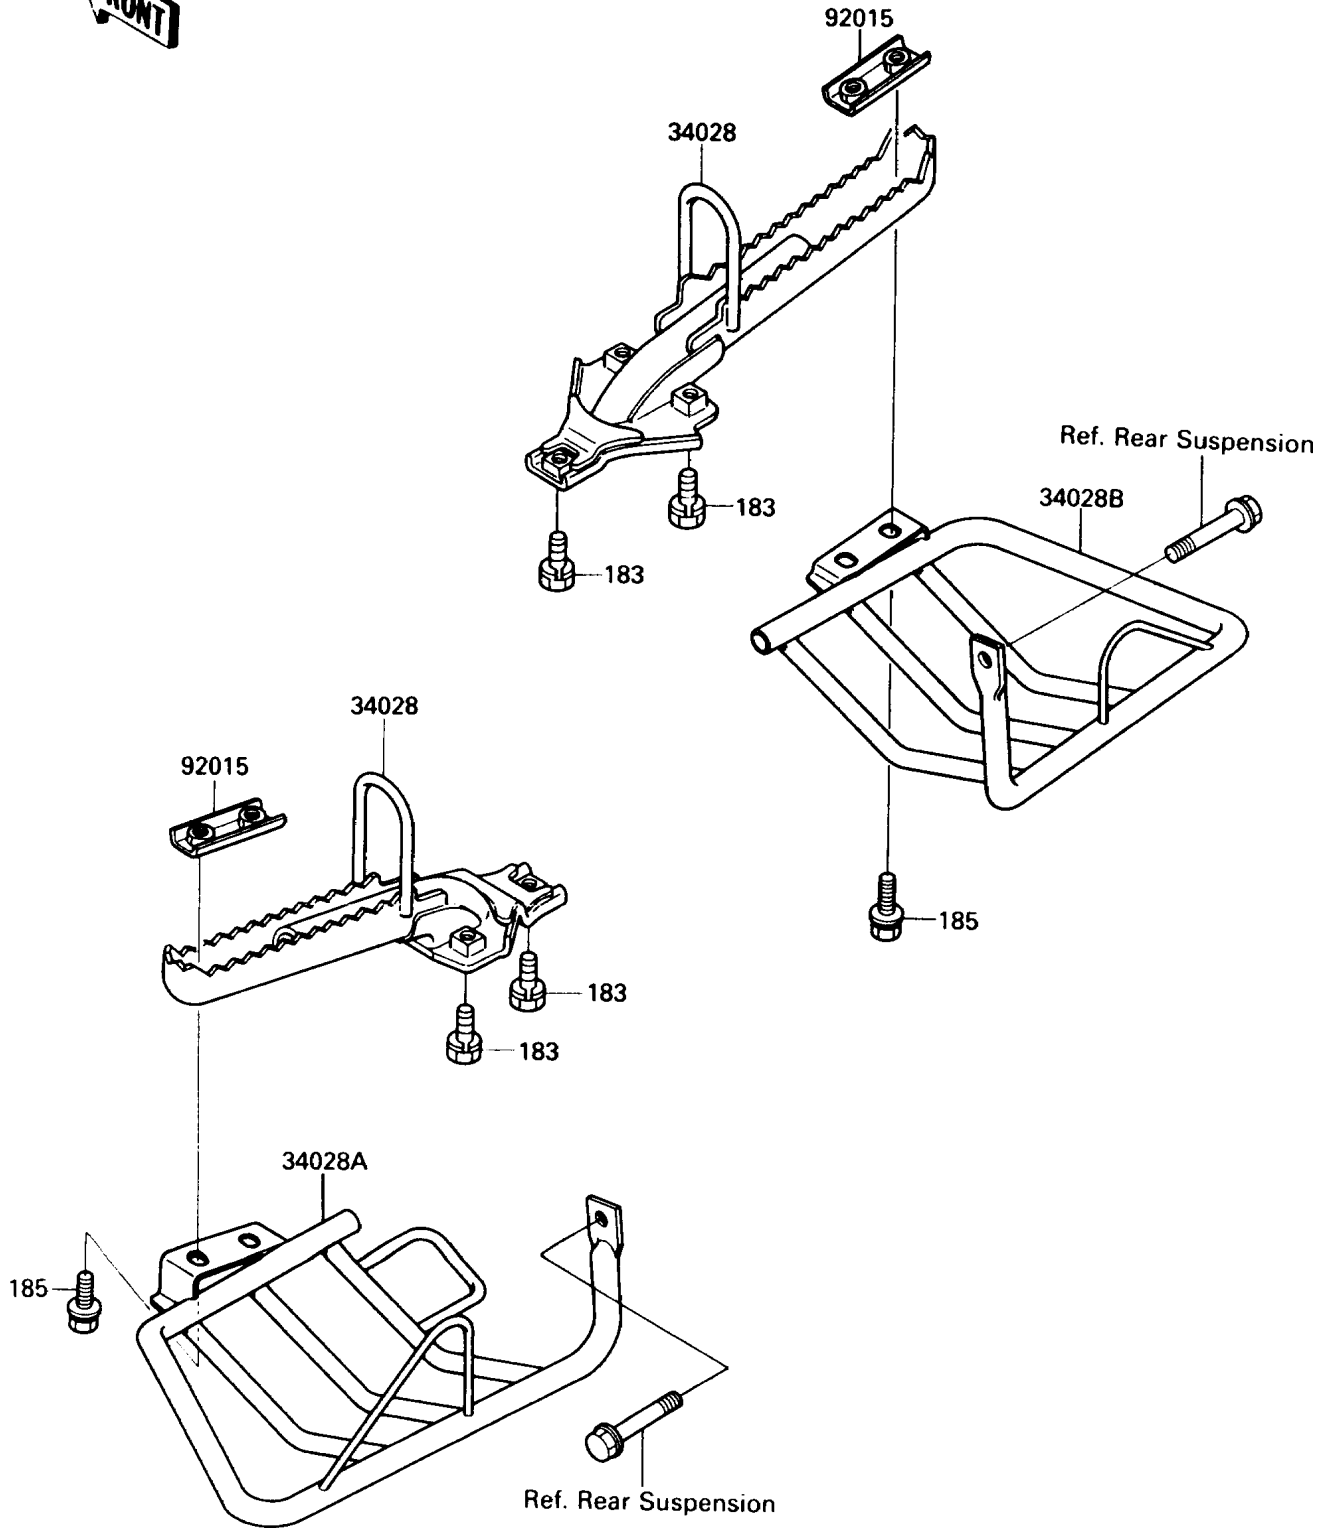

1991 Bayou 220 PARTS DIAGRAM

Step

F2160

1991 Bayou 220 PARTS LIST

Step

ITEM NAME	PART NUMBER	QUANTITY
BOLT-UPSET-WS-SMALL (Ref # 183)	183H0818	6
BOLT-UPSET-WSP-SMALL,8X20 (Ref # 185)	185C0820	4
STEP (Ref # 34028)	34028-1227	2
STEP,FOOT BOARD,LH (Ref # 34028A)	34028-1308	1
STEP,FOOT BOARD,RH (Ref # 34028B)	34028-1309	1
NUT (Ref # 92015)	92015-1732	2